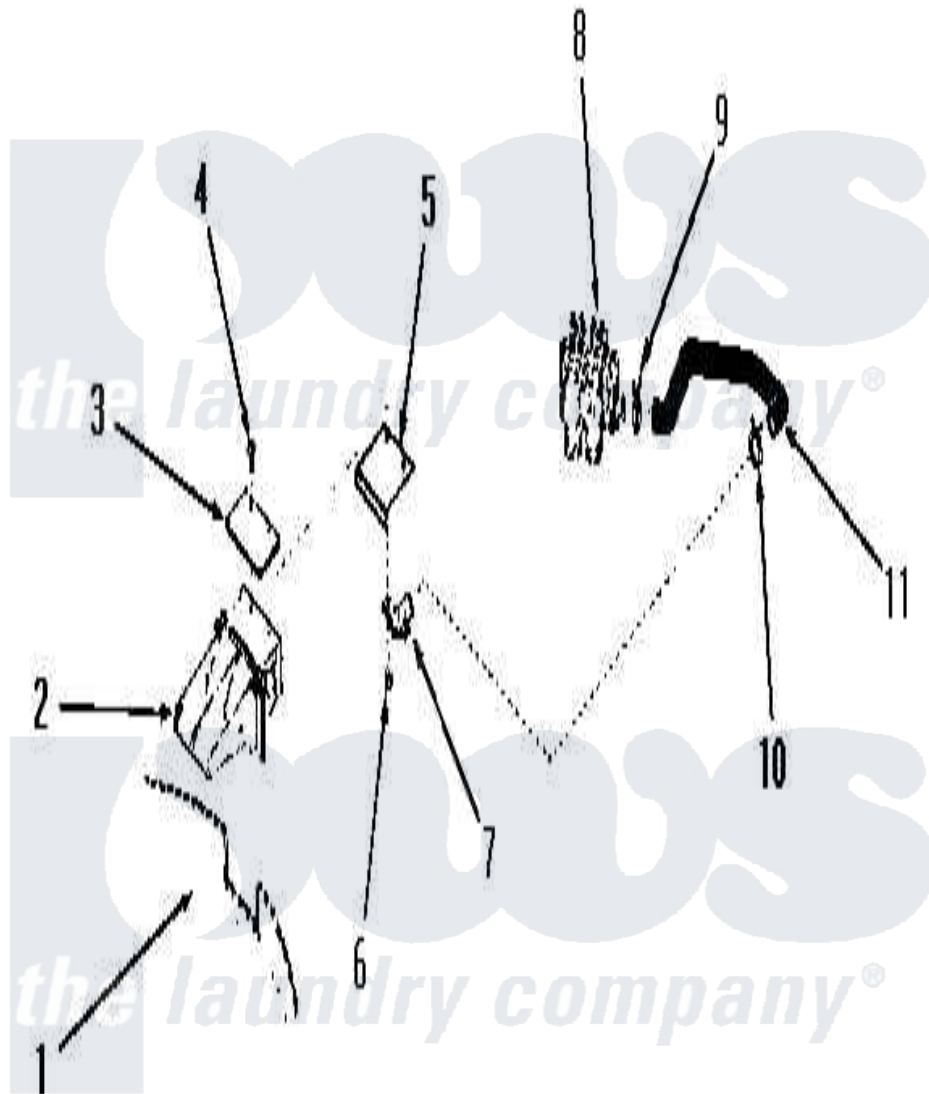

Amana DA1040 22 - WATER INLET AND FILLER HOSE

Amana [Residential Amana DA1040 Washer Parts](#) Parts Diagram 22 - WATER INLET AND FILLER HOSE
 Click on the part number to view part

Item	Original Part Number	Replaced By	Status	Part Description
"	NOTE:		Not Available	USE ON AUTOMATAIC WASHERS, WITH REVERSING MOTORS, THAT ARE LOCATED IN AREAS WHERE LOW VOLTAGE EXISTS. THIS KIT WILL HELP ELIMINATE MOTOR BURN OUTS.
1	Y00000000		Not Available	SEE NOTE DRAIN TUB
2	23480		Not Available	INLET,WATER
3	23474		Not Available	SUPPORT PLATE
4	20375	03203		Screw, 8-32 X 3/8 Round Head
5	23572		Not Available	SCREEN
6	21752			Nut, 8-32 Hex Brilock
7	23477		Not Available	NOZZLE,FILL xREPLACE
8	Y00000000		Not Available	SEE NOTE MIXING VALVE
9	80479		Not Available	HOSE CLAMP
10	23478		Not Available	HOSE CLAMP
11	25824		Not Available	HOSE,FILLER