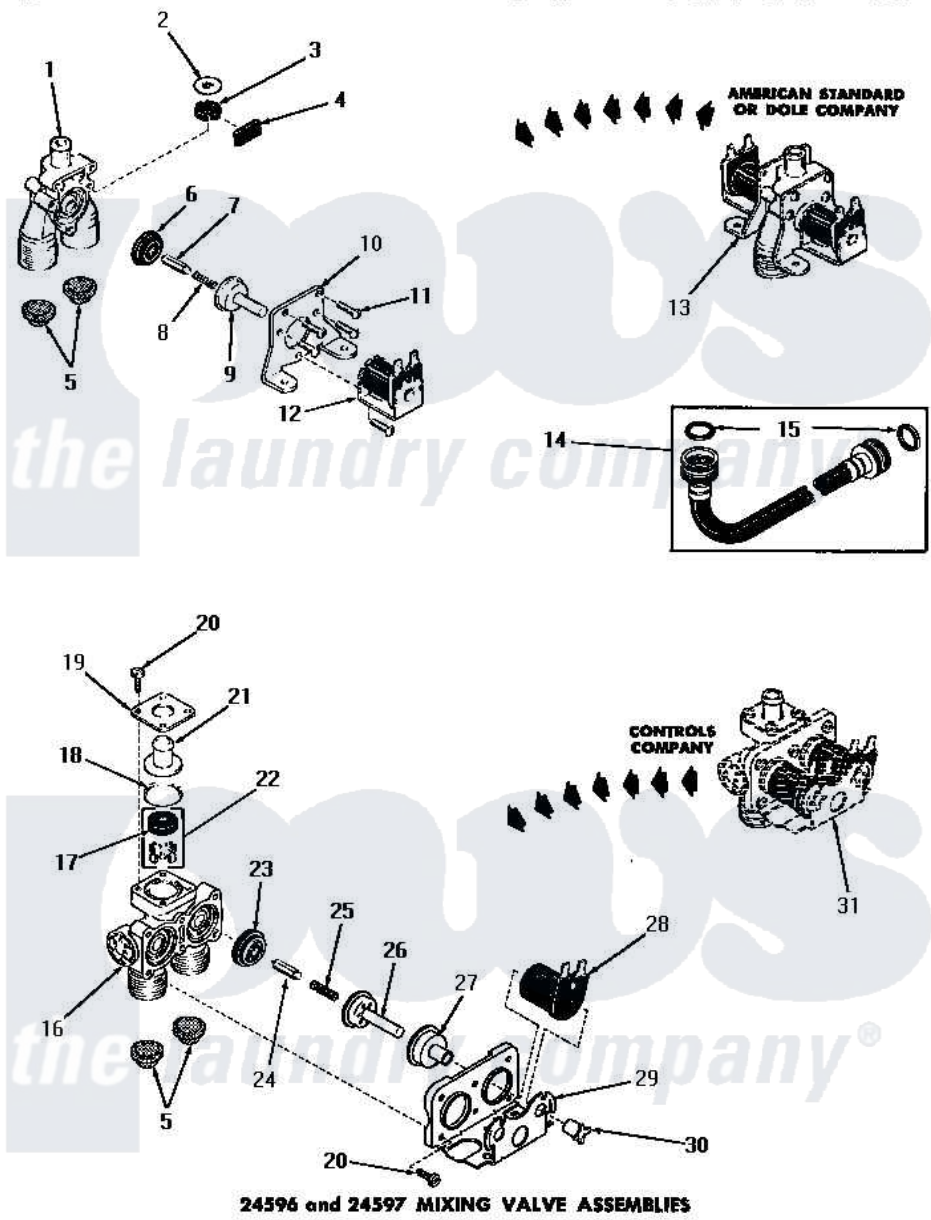

Amana DA3001 01 - 24596 & 24597 MIXING VALVE ASSEMBLIES

24596 and 24597 MIXING VALVE ASSEMBLIES

Amana [Residential Amana DA3001 Washer Parts](#) Parts Diagram 01 - 24596 & 24597 MIXING VALVE ASSEMBLIES
 Click on the part number to view part

Item	Original Part Number	Replaced By	Status	Part Description
1	20678		Not Available	BODY, VALVE
2	23224G		Not Available	DIFFUSER
3	21187C		Not Available	REGULATOR, FLOW
"	23224C			Regulator, Flow
4	21561D		Not Available	PLUG
5	20181-0		Not Available	INLET SCREEN
6	23224F		Not Available	DIAPHRAGM
7	23224D			Armature
8	23224E		Not Available	SPRING
9	23224B		Not Available	GUIDE
10	21561E		Not Available	MOUNTING BRACKET
11	21561G		Not Available	ROUND HEAD SCREW
12	21714A		Not Available	SOLENOID
13	Y00000000		Not Available	SEE NOTE MIXING VALVE ASSEMBLY
14	20241	EZ20241		20 x 24 x 1 Filter 1 Metal Side
15	20290	Y013783		Washer, Inlet Hose

16	24596Q	Not Available	VALVE BODY
17	Y00000000	Not Available	SEE NOTE INSTALL WITH CONCAVE SURFACE DOWN TOWARD VALVE BODY
18	24596L	Not Available	OUTLET FITTING GASKET
19	24596N	Not Available	OUTLET FITTING PLATE
20	24596P	Not Available	SCREW
21	24596M	Not Available	OUTLET FITTING
22	24596J	Not Available	REGULATOR, FLOW
"	24597J	Not Available	FLOW REGULATOR
23	24596H	Not Available	DIAPHRAGM
24	24596G	Not Available	ARMATURE
25	24596F	Not Available	SPRING
26	24596E	Not Available	GUIDE
27	24596D	Not Available	GUIDE SLEEVE
28	24596A	Not Available	SOLENOID
29	24596C	Not Available	MOUNTING BRACKET
30	24596B	Not Available	SOLENOID SLEEVE
31	Y00000000	Not Available	SEE NOTE MIXING VALVE ASSEMBLY