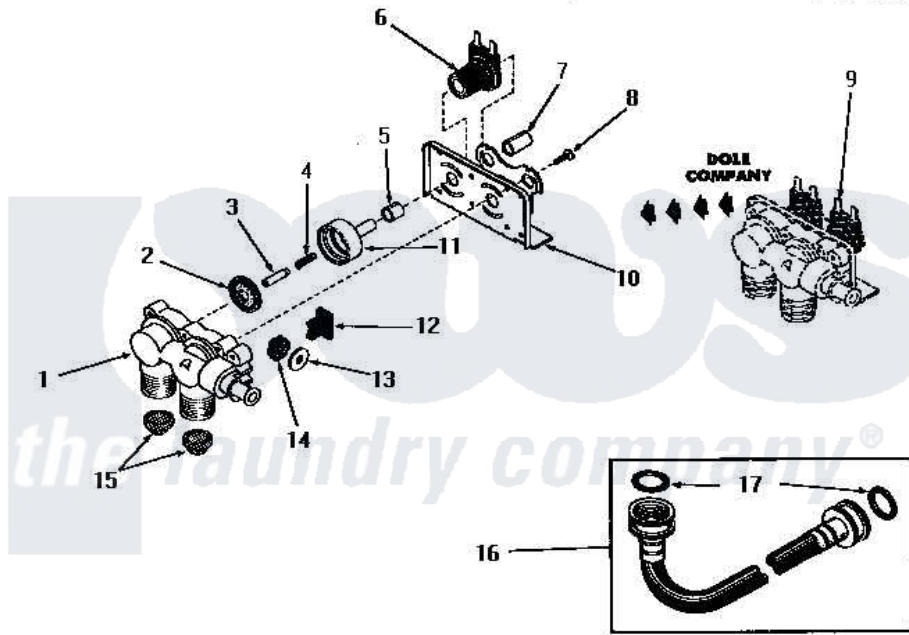

# Amana DA3001 03 - 25832 & 25833 MIXING VALVE ASSEMBLIES

## 25832 and 25833 MIXING VALVE ASSEMBLIES

Amana [Residential Amana DA3001 Washer Parts](#) Parts Diagram 03 - 25832 & 25833 MIXING VALVE ASSEMBLIES  
 Click on the part number to view part

Item	Original Part Number	Replaced By	Status	Part Description
1	<a href="#">24125</a>			Body, Valve
2	24134		Not Available	DIAPHRAGM
3	24132		Not Available	ARMATURE
4	24131		Not Available	SPRING
5	24129		Not Available	SLEEVE, SHORT
6	24126	<a href="#">33930</a>		Valve, Mixing
7	24128		Not Available	SLEEVE, LONG
8	25817C		Not Available	SCREW
9	Y00000000		Not Available	SEE NOTE MIXING VALVE ASSEMBLY
10	Y24127		Not Available	MOUNTING BRACKET
11	<a href="#">24130</a>			Guide, Armature
12	Y24135		Not Available	PLUG, FLOW REGULATOR
13	23224G		Not Available	DIFFUSER
14	<a href="#">23224C</a>			Regulator, Flow
"	21187C		Not Available	REGULATOR, FLOW
15	24122	<a href="#">22002960</a>		Strainer, Washer Inlet

16	20241	<a href="#">EZ20241</a>	20 x 24 x 1 Filter 1 Metal Side
17	20290	<a href="#">Y013783</a>	Washer, Inlet Hose
18	24123	Not Available	VALVE BODY
"	Y24124	Not Available	VALVE BODY
19	25817K	Not Available	DIAPHRAGM
20	25817H	Not Available	ARMATURE
21	25817F	Not Available	ARMATURE GUIDE
22	25817D	Not Available	SLEEVE ADAPTER
23	24596A	Not Available	SOLENOID
24	25817M	Not Available	SOLENOID PLUG
25	25817G	Not Available	SPRING
26	25817E	Not Available	SLEEVE, GUIDE xREPLACE
27	25817B	Not Available	MOUNTING BRACKET
28	Y00000000	Not Available	SEE NOTE MIXING VALVE ASSEMBLY