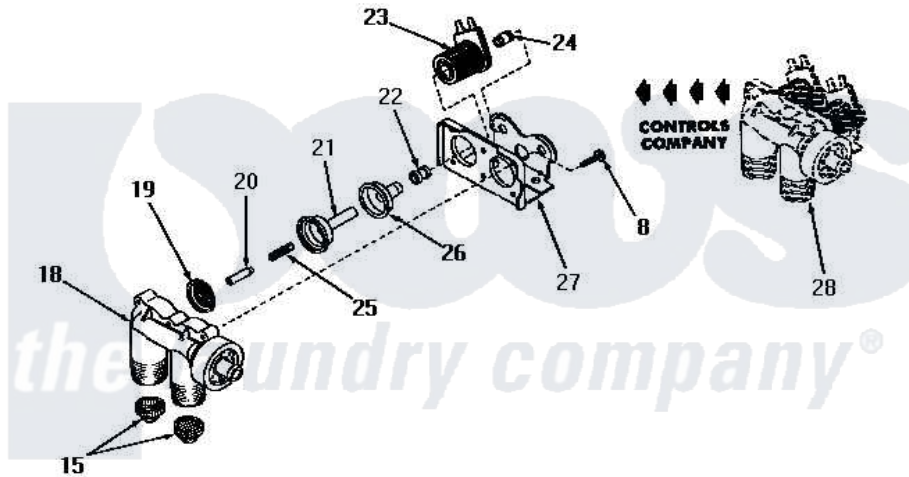

# Amana DA3001 03 - 25832 & 25833 MIXING VALVE ASSEMBLIES

## 25832 and 25833 MIXING VALVE ASSEMBLIES

Amana [Residential Amana DA3001 Washer Parts](#) Parts Diagram 03 - 25832 & 25833 MIXING VALVE ASSEMBLIES  
 Click on the part number to view part

Item	Original Part Number	Replaced By	Status	Part Description
1	<a href="#">24125</a>			Body, Valve
2	24134		Not Available	DIAPHRAGM
3	24132		Not Available	ARMATURE
4	24131		Not Available	SPRING
5	24129		Not Available	SLEEVE, SHORT
6	24126	<a href="#">33930</a>		Valve, Mixing
7	24128		Not Available	SLEEVE, LONG
8	25817C		Not Available	SCREW
9	Y00000000		Not Available	SEE NOTE MIXING VALVE ASSEMBLY
10	Y24127		Not Available	MOUNTING BRACKET
11	<a href="#">24130</a>			Guide, Armature
12	Y24135		Not Available	PLUG, FLOW REGULATOR
13	23224G		Not Available	DIFFUSER
14	<a href="#">23224C</a>			Regulator, Flow
"	21187C		Not Available	REGULATOR, FLOW
15	24122	<a href="#">22002960</a>		Strainer, Washer Inlet

16	20241	<a href="#">EZ20241</a>	20 x 24 x 1 Filter 1 Metal Side
17	20290	<a href="#">Y013783</a>	Washer, Inlet Hose
18	24123	Not Available	VALVE BODY
"	Y24124	Not Available	VALVE BODY
19	25817K	Not Available	DIAPHRAGM
20	25817H	Not Available	ARMATURE
21	25817F	Not Available	ARMATURE GUIDE
22	25817D	Not Available	SLEEVE ADAPTER
23	24596A	Not Available	SOLENOID
24	25817M	Not Available	SOLENOID PLUG
25	25817G	Not Available	SPRING
26	25817E	Not Available	SLEEVE, GUIDE xREPLACE
27	25817B	Not Available	MOUNTING BRACKET
28	Y00000000	Not Available	SEE NOTE MIXING VALVE ASSEMBLY