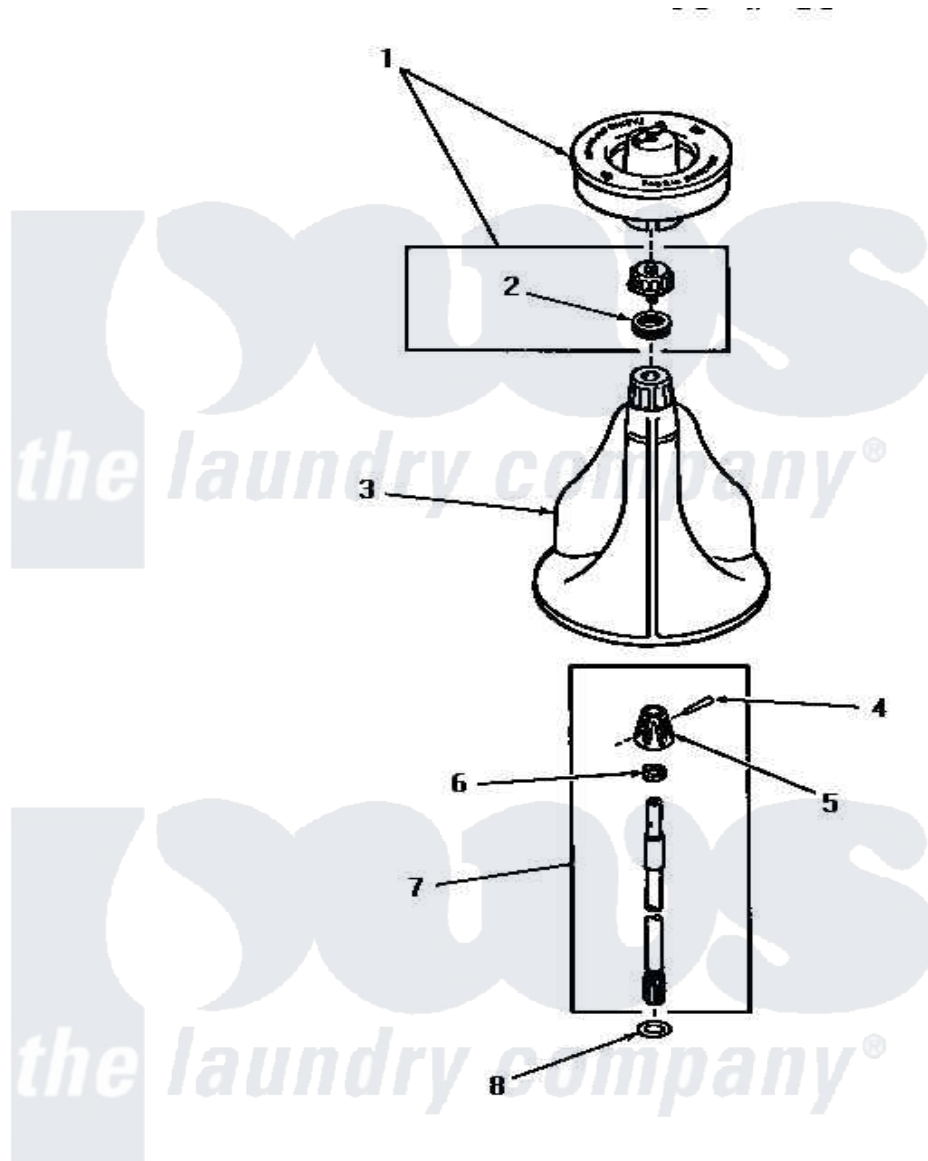

# Amana DA3001 06 - AGITATOR, SHAFT & FABRIC SOFTENER DISP

## AGITATOR, SHAFT AND FABRIC SOFTENER DISPENSER

Amana Residential Amana DA3001 Washer Parts Parts Diagram 06 - AGITATOR, SHAFT & FABRIC SOFTENER DISP  
 Click on the part number to view part

Item	Original Part Number	Replaced By	Status	Part Description
1	<a href="#">26014</a>			Assembly, Cap And Ring-Agitator
2	<a href="#">20136</a>			Ring
3	<a href="#">26006</a>			Assembly, Agitator
4	<a href="#">20243</a>			Pin, Taper
5	20056		Not Available	BLOCK, DRIVE
6	20057	<a href="#">222T017P01</a>		Washer FIB 21/32 ID X 1156 OD X 1/8
7	21751	<a href="#">21751P</a>		Assyshaft
8	<a href="#">22135</a>			Washer