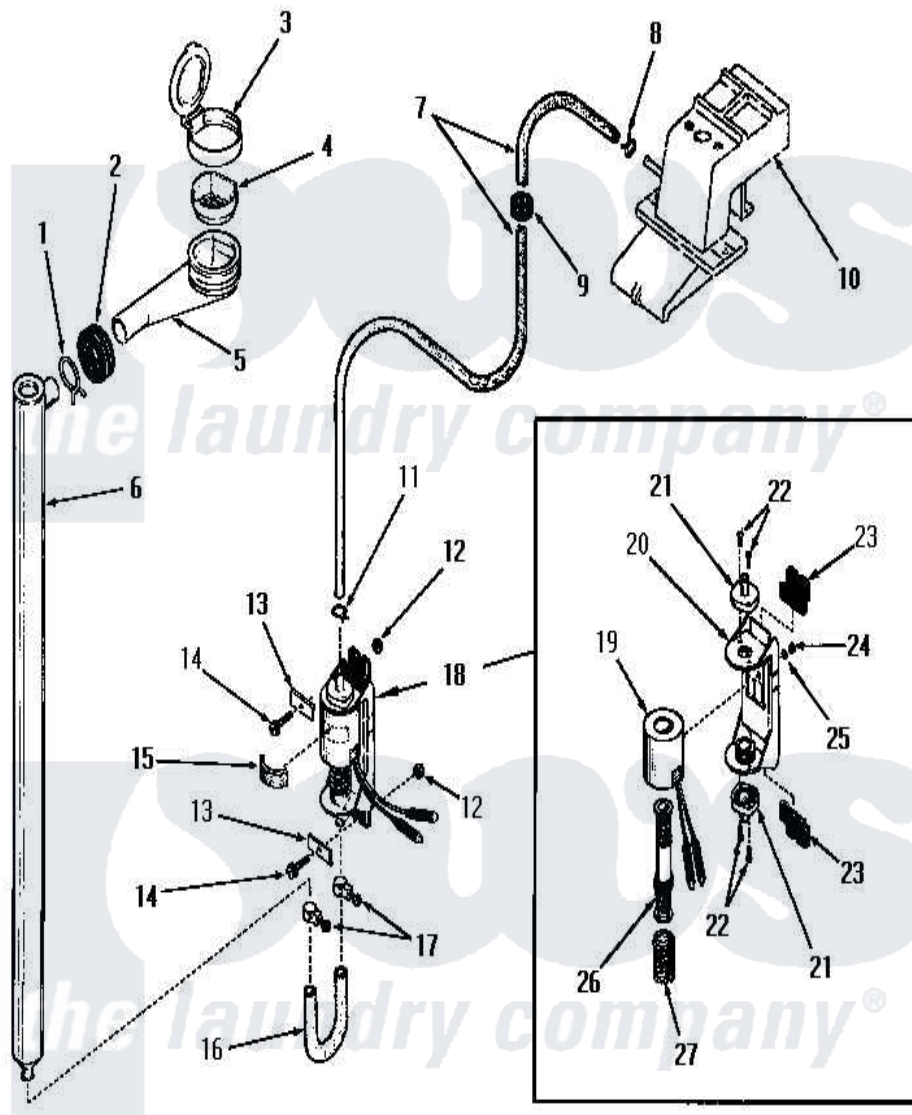

Amana DA3001 07 - BLEACH DISPENSER

BLEACH DISPENSER

Amana [Residential Amana DA3001 Washer Parts](#) Parts Diagram 07 - BLEACH DISPENSER
 Click on the part number to view part

Item	Original Part Number	Replaced By	Status	Part Description
1	Y03640		Not Available	CLAMP
2	20118		Not Available	GROMMET,1982 INV
3	22484		Not Available	BLEACH LID
4	21984			Cover, Dispenser
5	22377		Not Available	DISPENSER xREPLACE
6	22303		Not Available	TUBE,BLEACH
7	22300		Not Available	HOSE
8	23410		Not Available	HOSE CLAMP
9	22299		Not Available	GROMMET
10	Y00000000		Not Available	SEE NOTE WATER INLET
11	22295		Not Available	HOSE CLAMP
12	22001			Nut, 10-24 Nylon Hex BR
13	Y22287		Not Available	BLEACH PUMP BRACKET
14	25989		Not Available	HEX HEAD SCREW
15	25220		Not Available	BUMPER
16	22302		Not Available	HOSE

17	24904	Not Available	CLAMP
18	22337		Pump, Bleach
19	22337B	Not Available	COIL AND FRAME
20	22337A	Not Available	BASE
21	22337E	Not Available	HOSE CONNECTOR
22	51356	Not Available	SCREW,6-32 X 5/16 RD H
23	22337F	Not Available	ISOLATION MOUNT
24	22337G	Not Available	NUT
25	21735	Not Available	LOCKWASHER,No.10 INTSHKP
26	22337C	Not Available	ARMATURE AND VALVE
27	22337D	Not Available	SPRING