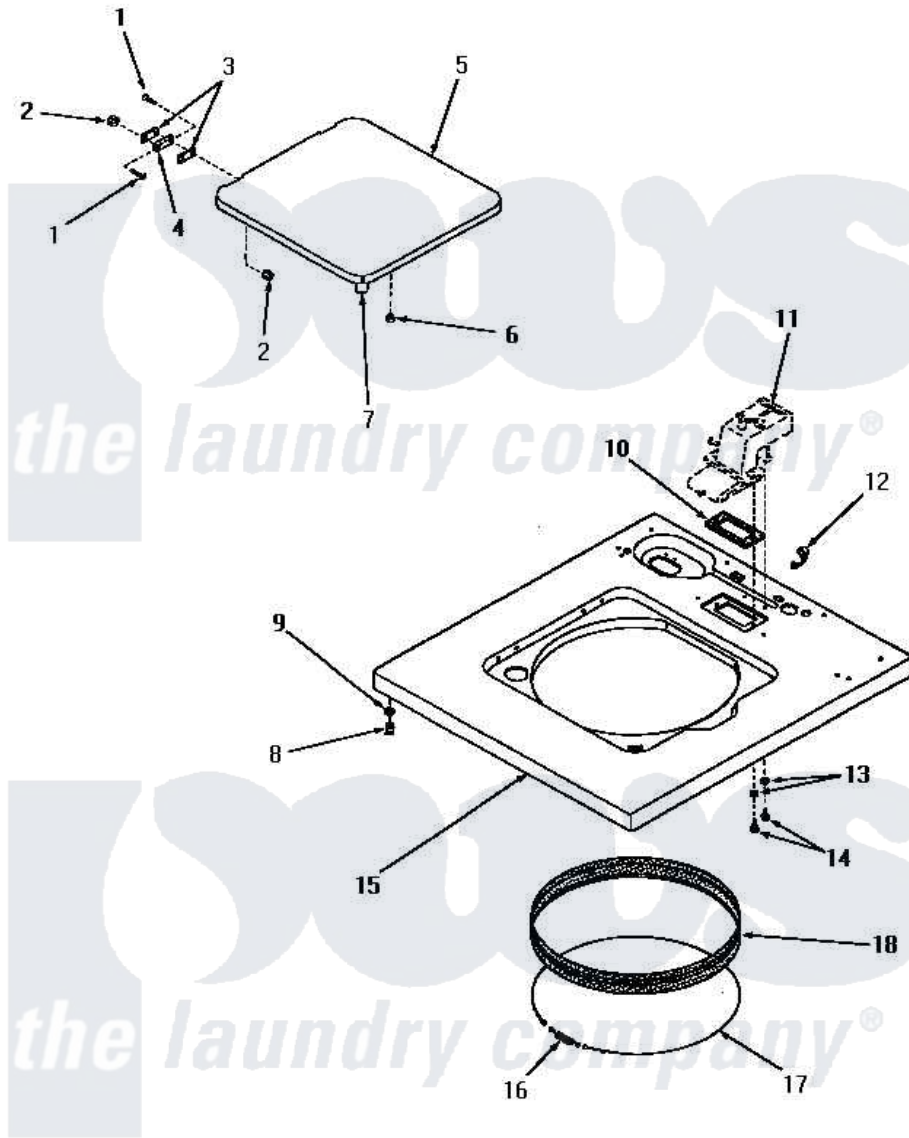

# Amana DA3001 09 - CABINET TOP & LOADING DOOR

## CABINET TOP AND LOADING DOOR

Amana [Residential Amana DA3001 Washer Parts](#) Parts Diagram 09 - CABINET TOP & LOADING DOOR

[Click on the part number to view part](#)

Item	Original Part Number	Replaced By	Status	Part Description
1	<a href="#">22649</a>			Screw, 8-32 X 13/32 FI
2	<a href="#">21752</a>			Nut, 8-32 Hex BriLock
3	<a href="#">21584</a>			Gasket
4	<a href="#">21583</a>			Hinge
5	22271W		Not Available	LOADING DOOR, WHITE
"	22271A		Not Available	LOADING DOOR, AVOCADO
"	22271H		Not Available	LOADING DOOR, HARVEST GOLD
"	22271C		Not Available	LOADING DOOR, COPPERTONE
6	<a href="#">21176</a>			Bumper
7	25217	<a href="#">R0603504</a>		Actuator, Door Switch
8	23007		Not Available	CAGED NUT
9	24861		Not Available	LOCKWASHER, .448X.789SH
10	23255		Not Available	GASKET
11	Y00000000		Not Available	SEE NOTE WATER INLET
12	21603	<a href="#">211881</a>		Grommet, Cord Part Not Used-

12	<a href="#">21903</a>	<a href="#">211001</a>	Gas Models Only
13	<a href="#">20493</a>		Washer, 11/64 ID x 3/8 OD
14	52150	<a href="#">489464</a>	Screw
15	24349A	Not Available	CABINET TOP, AVOCADO
"	25829W	Not Available	CABINET TOP, WHITE
"	24349C	Not Available	CABINET TOP, COPPERTONE
"	25829C	Not Available	CABINET TOP, COPPERTONE
"	25829H	Not Available	CABINET TOP, HARVEST GOLD
"	25829A	Not Available	CABINET TOP, AVOCADO
"	24349W	Not Available	CABINET TOP, W
"	24349H	Not Available	CABINET TOP, HARVEST GOLD
16	20791	Not Available	SPRING
17	22352	Not Available	RETAINER,WIRE
18	<a href="#">25277</a>		Guard, Rim