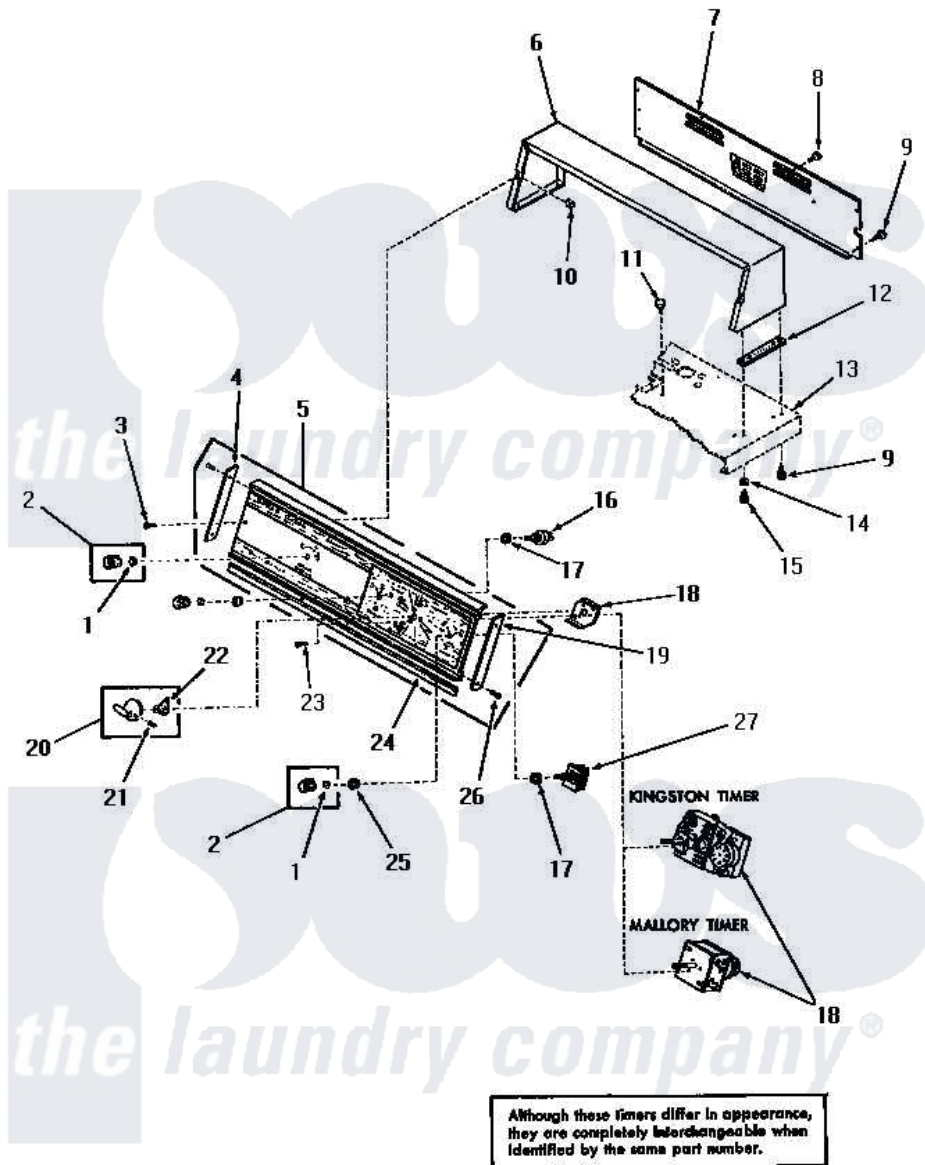

Amana DA3001 10 - CONTROL PANEL, CONTROL HOOD & CONTROLS

CONTROL PANEL, CONTROL HOOD AND CONTROLS

Amana [Residential Amana DA3001 Washer Parts](#) Parts Diagram 10 - CONTROL PANEL, CONTROL HOOD & CONTROLS

[Click on the part number to view part](#)

Item	Original Part Number	Replaced By	Status	Part Description
1	22244		Not Available	CLIP,C xREPLACE
2	22245		Not Available	xREPLACE
3	25232		Not Available	SCREW,8AB-18X7/8 OVAL
4	25072		Not Available	END CAP, LEFT
5	25798		Not Available	CONTROL PANEL ASSEMBLY
6	22881W		Not Available	CONTROL HOOD, WHITE
"	22881H		Not Available	CONTROL HOOD, HARVEST GOLD
"	22881A		Not Available	CONTROL HOOD, AVOCADO
7	22890GR		Not Available	CONTROL HOOD REAR COVER, GRAY
8	23222	3177991		Screw
9	25724		Not Available	HEX HEAD SCREW
10	54038			NUt, Speed U-Type
11	21393	21-393		Piezo Sounder
12	23028		Not Available	GASKET,CONTROL BOX

12	25028	Not Available	END
13	Y00000000	Not Available	SEE NOTE CABINET TOP
14	20493		Washer, 11/64 ID x 3/8 OD
15	52150	489464	Screw
17	91176		Lockwasher, 3/8 Intshkp
18	24828	Not Available	TIMER
"	25966	Not Available	SPACER,TIMER
19	25073	Not Available	END CAP, RIGHT
20	24858	Not Available	ASSY,KNOB-TIMER
21	25285	Not Available	SETSCREW
22	24857	Not Available	INDICATOR
23	20272	Not Available	PHILLIPS HEAD SCREW
24	25071	Not Available	GASKET
25	24205		Nut, Knurled 3/8-24
26	52864	500226	Screw, 8b-16 x 5/8 Tap