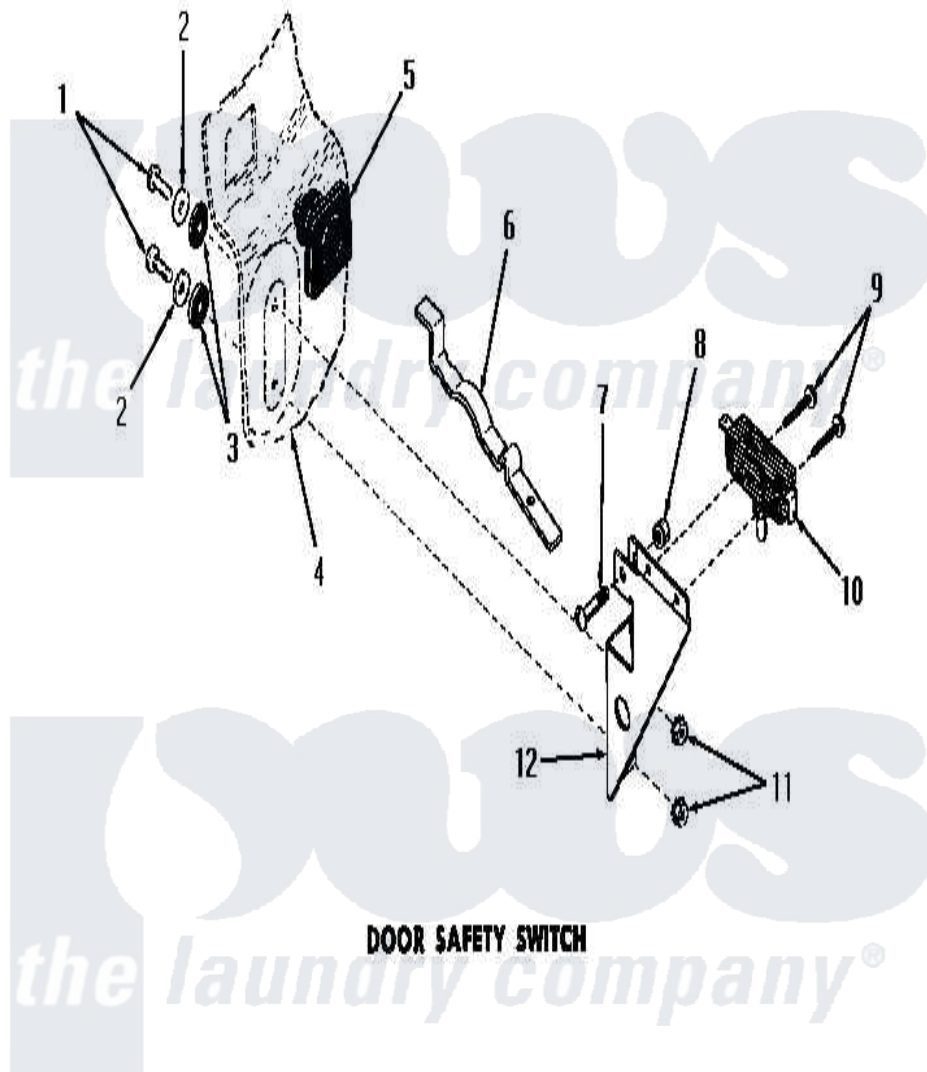

# Amana DA3001 12 - DOOR SAFETY SWITCH

**DOOR SAFETY SWITCH**

Amana [Residential Amana DA3001 Washer Parts](#) Parts Diagram 12 - DOOR SAFETY SWITCH  
 Click on the part number to view part

Item	Original Part Number	Replaced By	Status	Part Description
1	<a href="#">21081</a>			Screw, 10-24 X 1/2 RD H
2	20492	<a href="#">M0270504</a>		Washer
3	02928		Not Available	WASHER
4	Y00000000		Not Available	SEE NOTE DRAIN TUB
5	<a href="#">23591</a>			Diaphragm
6	23592		Not Available	ARM
7	Y02370		Not Available	SCREW,10-24X15/16 HEX
8	<a href="#">22001</a>			Nut, 10-24 Nylon Hex BR
9	<a href="#">51783</a>			Screw, 6b-20 X 7/8 HeX
10	23540		Not Available	SWITCH
11	23951	<a href="#">M0282009</a>		Nut
12	22783		Not Available	BRACKET