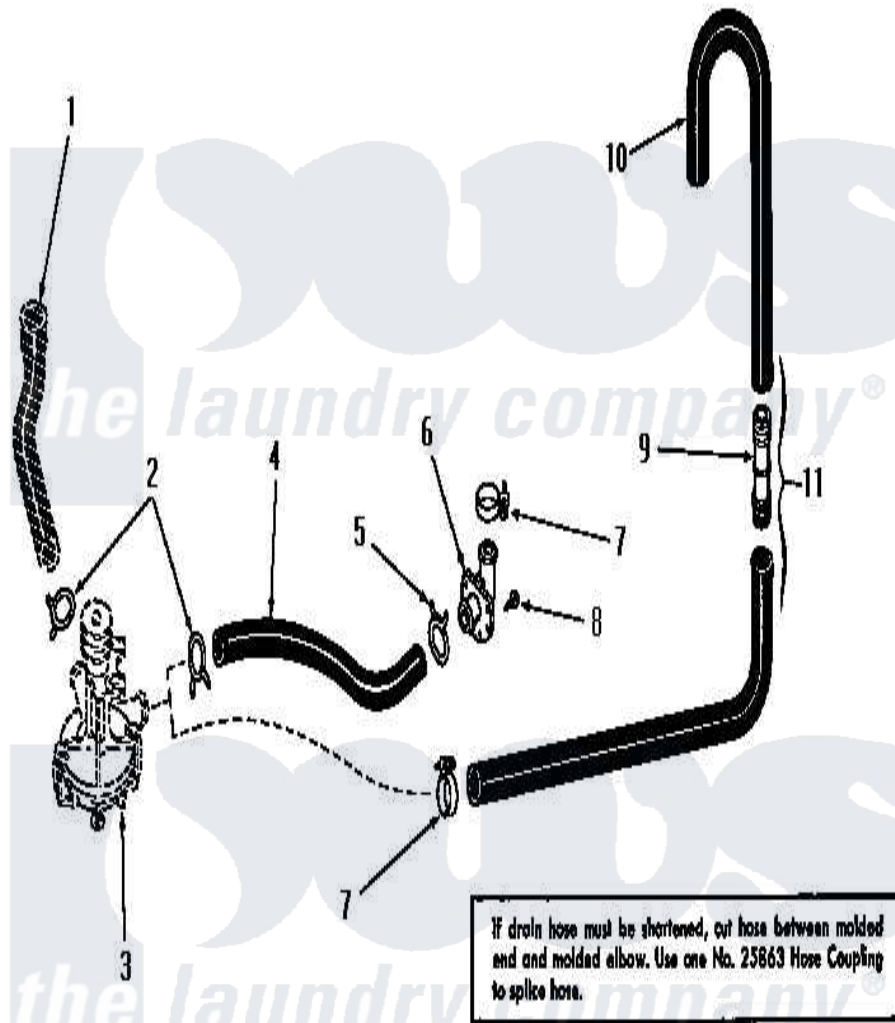

Amana DA3001 13 - DRAIN

DRAIN (Non Suds-Water Saver Models)

Amana [Residential Amana DA3001 Washer Parts](#) Parts Diagram 13 - DRAIN
 Click on the part number to view part

Item	Original Part Number	Replaced By	Status	Part Description
1	Y00000000		Not Available	SEE NOTE DRAIN TUB OUTLET HOSE
2	20210		Not Available	NO LONGER AVAILABLE
3	Y00000000		Not Available	SEE NOTE PUMP ASSEMBLY
4	21254			Hose
5	Y03698		Not Available	CLAMP xREPLACE
6	23553		Not Available	ELBOW,DRAIN HOSE-PLAST
7	20211	285655		Clamp, Hose
8	51784		Not Available	SCREW,10B-16 X 1/2 HEX
9	25863	16272		Connector, Straight
10	25182		Not Available	DRAIN HOSE
11	Y00000000		Not Available	SEE NOTE DRAIN HOSE AND HOSE COUPLING -- (SEE NOTE)