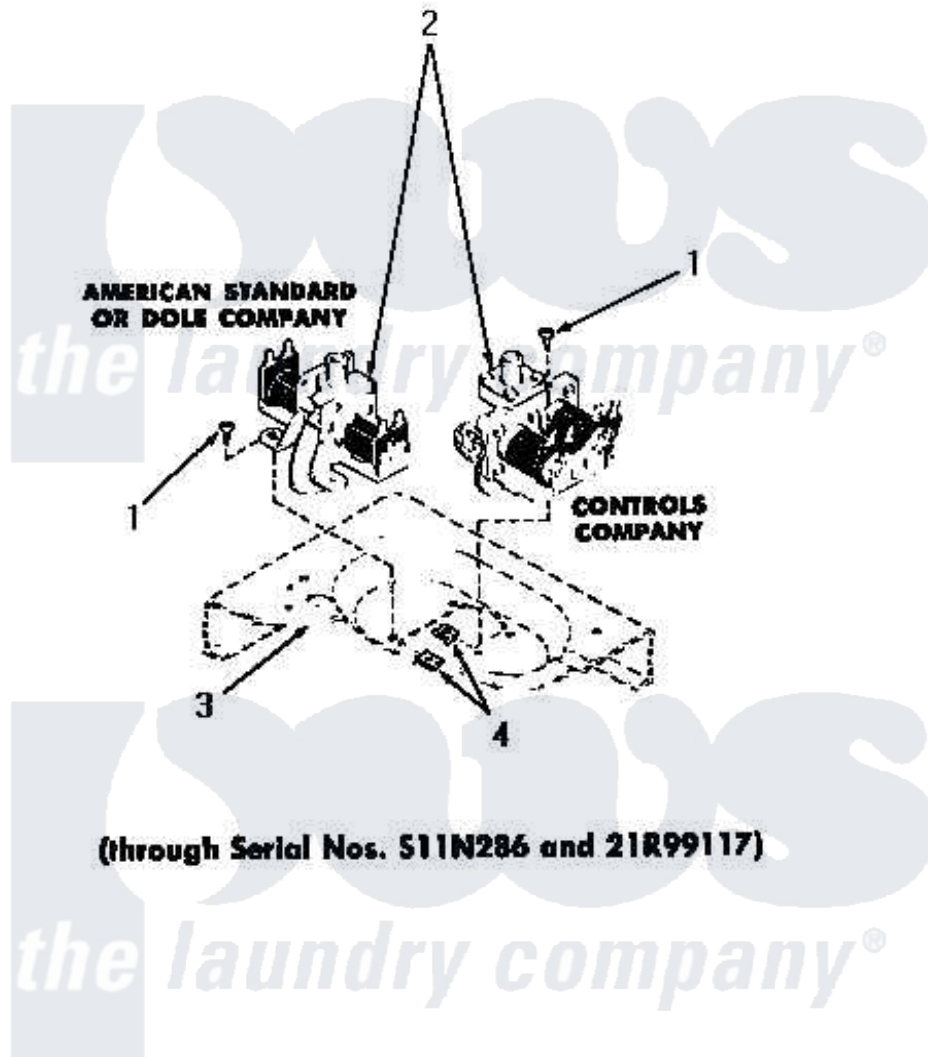

# Amana DA3001 15 - MIXING VALVES

Amana [Residential Amana DA3001 Washer Parts](#) Parts Diagram 15 - MIXING VALVES  
 Click on the part number to view part

Item	Original Part Number	Replaced By	Status	Part Description
1	<a href="#">51778</a>			Screw, 8b-18 X 1/2 RD H
2	24596		Not Available	VALVE,MIXING
3	Y00000000		Not Available	SEE NOTE CABINET TOP
4	23277		Not Available	NUT,SPEED