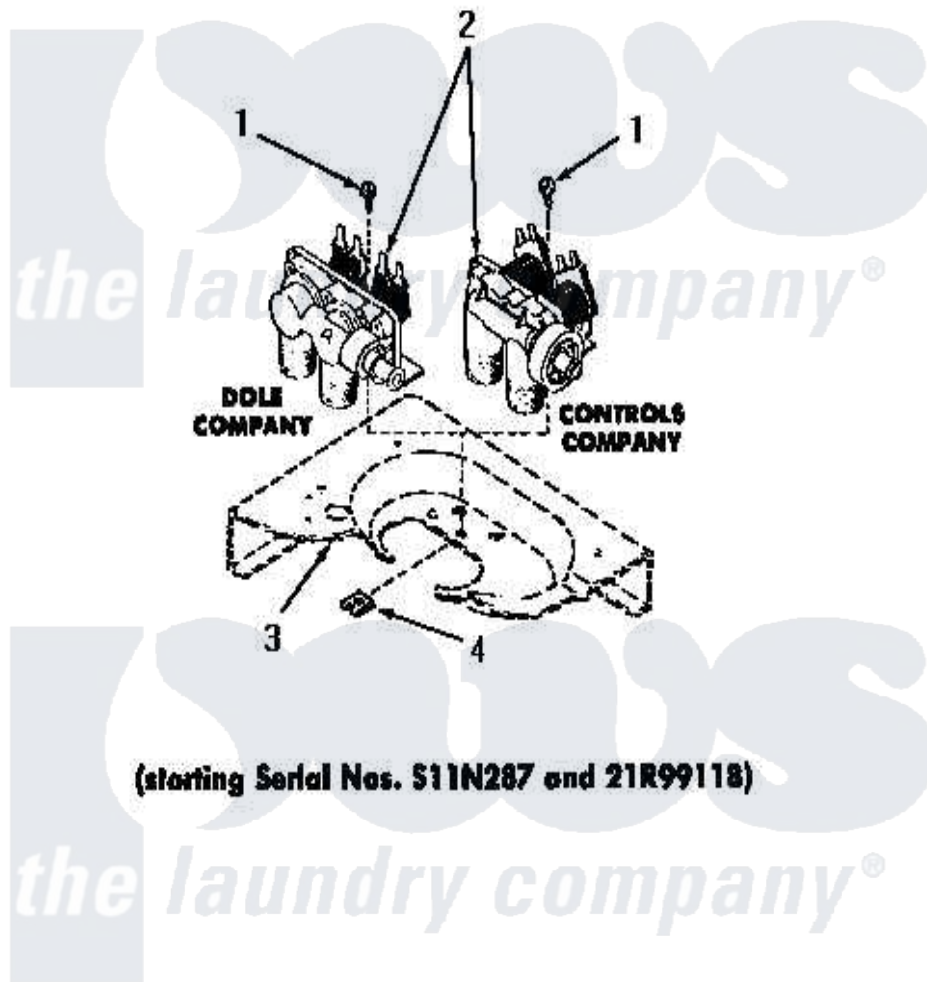

Amana DA3001 16 - MIXING VALVES

(starting Serial Nos. S11N287 and 21R99118)

Amana [Residential Amana DA3001 Washer Parts](#) Parts Diagram 16 - MIXING VALVES
 Click on the part number to view part

Item	Original Part Number	Replaced By	Status	Part Description
1	23962	W10116760		Screw
2	25833			Valve, Mixing
3	Y00000000		Not Available	SEE NOTE CABINET TOP
4	23277		Not Available	NUT,SPEED