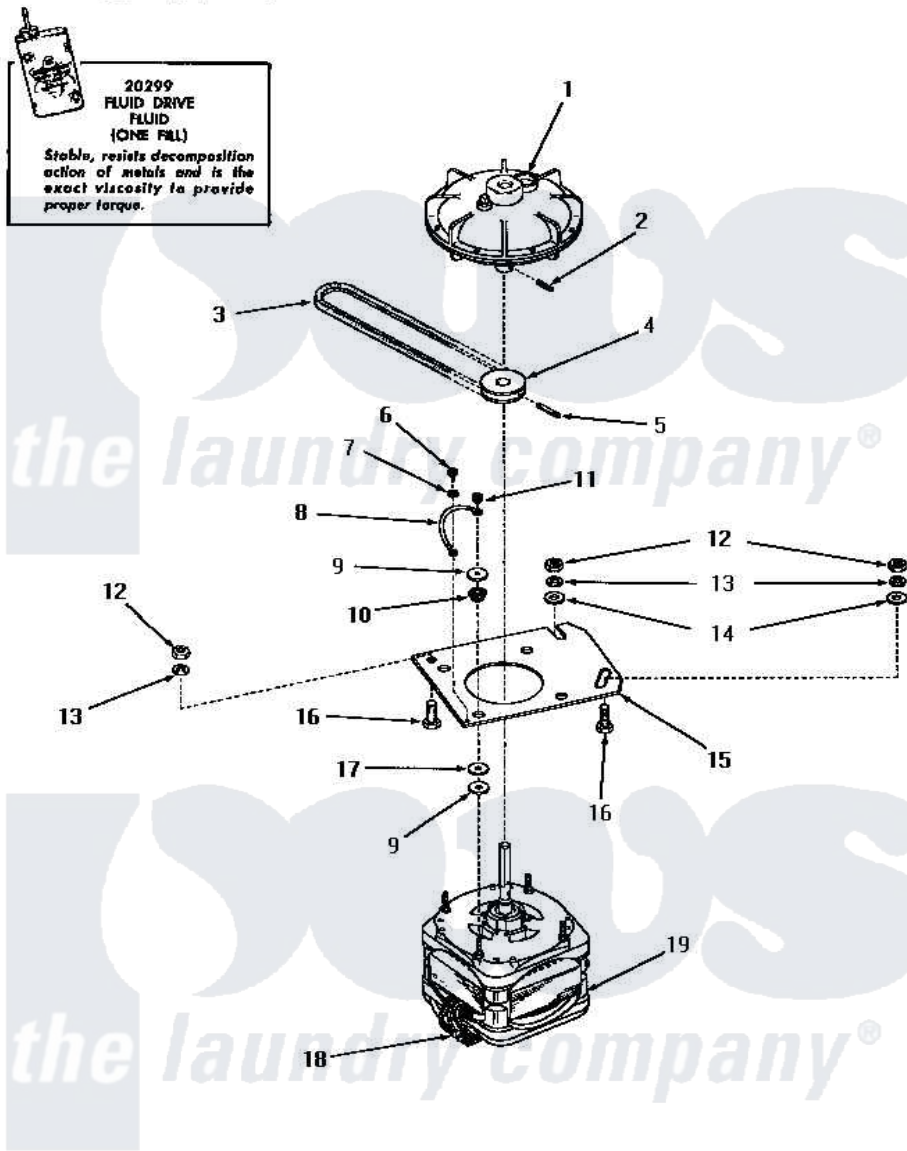

Amana DA3001 17 - MOTOR & FLUID DRIVE

MOTOR AND FLUID DRIVE

Amana [Residential Amana DA3001 Washer Parts](#) Parts Diagram 17 - MOTOR & FLUID DRIVE
 Click on the part number to view part

Item	Original Part Number	Replaced By	Status	Part Description
1	24706			Assembly, Fluid Drive
2	24703		Not Available	PIN,ROLL
3	23759		Not Available	BELT
4	24691		Not Available	PULLEY,MOTOR
5	23750			Pin, Roll
6	20530			Screw, 10-24 x 3/8 Hex
7	21735		Not Available	LOCKWASHER,No.10 INTSHKP
8	25484		Not Available	GROUND WIRE
9	20103	M0270519		Washer
10	20102		Not Available	WASHER
11	23604			Nut, Hex 10-32 Lock
12	20274	62739		Nut, Lock
13	20277			Lockwasher, 3/8 Std X 3
14	20279			Washer, 13/32 ID x 13/16 OD
15	23769		Not Available	PLATE,MOUNTING
16	20255		Not Available	SCREW,3/8-16 X 1 HEX H

17	20104		Washer
18	24140	Not Available	SWITCH,MOTOR
19	24725	Not Available	MOTOR, ONE SPEED, 120V, 60 HZ.
NI	20299	Not Available	FLUID DRIVE FLUID-BULK