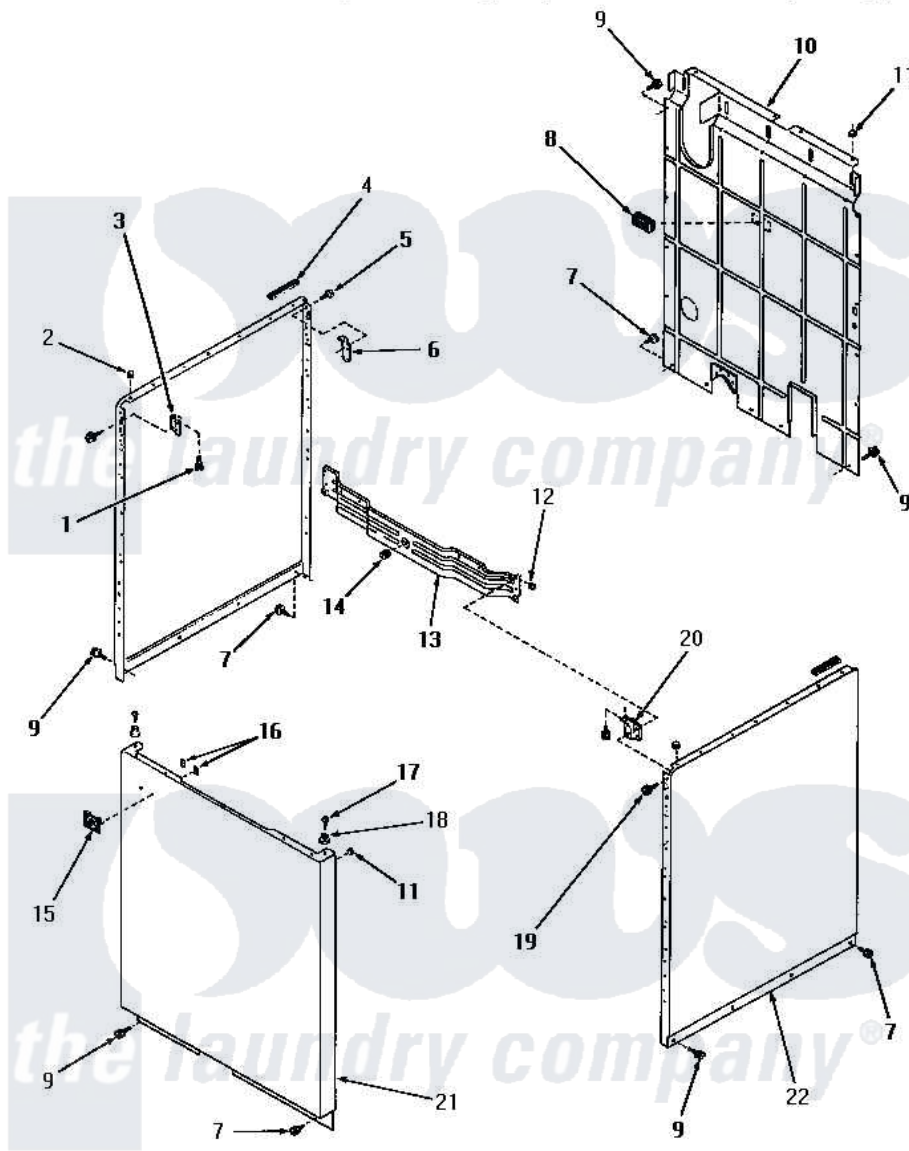

# Amana DA3001 18 - PANELS

## PANELS

Amana [Residential Amana DA3001 Washer Parts](#) Parts Diagram 18 - PANELS  
 Click on the part number to view part

Item	Original Part Number	Replaced By	Status	Part Description
1	<a href="#">23008</a>			Screw, 10-24 X 3/4 Sems
2	<a href="#">21176</a>			Bumper
3	22847		Not Available	BRACKET
"	26691		Not Available	BRACKET,HOLD DOWN-L.H.
4	<a href="#">80312</a>			Bumper Pad
5	51784		Not Available	SCREW,10B-16 X 1/2 HEX
6	<a href="#">52487</a>			Lug, Hold-Down
7	26415	<a href="#">27001200</a>		Screw
8	23257		Not Available	PAD,BUMPER
9	26592		Not Available	HEX HEAD SCREW
10	24342GR		Not Available	REAR PANEL, GRAY
11	<a href="#">20387</a>			Bumper
12	25987		Not Available	NUT,SPEED
"	<a href="#">21747</a>			Nut, Speed
13	21262		Not Available	CROSS BRACE, FRONT
14	<a href="#">25959</a>			Grommet

15	22086	Not Available	MONOGRAM
16	22161	Not Available	CLIP
17	Q6535	Not Available	SCREW,10B-16 X 3/4 ROU
18	23020	Not Available	MOUNT,PANEL
19	<a href="#">03814</a>		Screw, 10-24 X 1/2 Roun
"	51784	Not Available	SCREW,10B-16 X 1/2 HEX
20	22846	Not Available	BRACKET
"	26690	Not Available	BRACKET,HOLD DOWN-R.H.
21	24687A	Not Available	FRONT PANEL, AVOCADO
"	24687W	Not Available	FRONT PANEL, WHITE
"	24687H	Not Available	FRONT PANEL, HARVEST GOLD
"	24687C	Not Available	FRONT PANEL, COPPERTONE
22	24336A	Not Available	SIDE PANEL, RIGHT OR LEFT, AVO
"	24336W	Not Available	xREPLACE
"	24336H	Not Available	SIDE PANEL, RIGHT OR LEFT, HAR
"	24336C	Not Available	SIDE PANEL, RIGHT OR LEFT, COP