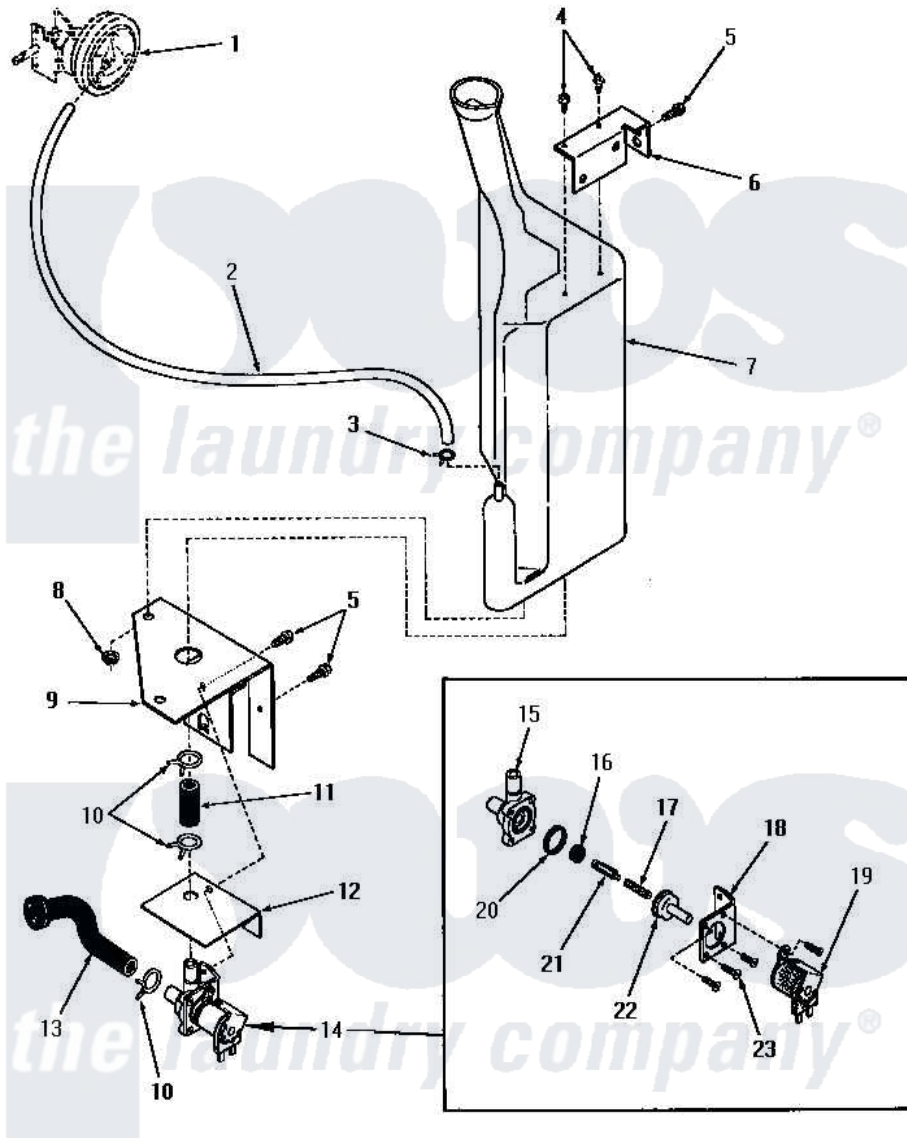

# Amana DA3001 20 - RESERVOIR & DRAIN VALVE

**RESERVOIR AND DRAIN VALVE**  
(Through Serial Nos. 5556D39 and 234J7952)

Amana [Residential Amana DA3001 Washer Parts](#) Parts Diagram 20 - RESERVOIR & DRAIN VALVE  
Click on the part number to view part

Item	Original Part Number	Replaced By	Status	Part Description
1	Y00000000		Not Available	SEE NOTE PRESSURE SWITCH
2	24444		Not Available	NO LONGER AVAILABLE
3	Y22294	<a href="#">596669</a>		Clamp, Manifold
4	52150	<a href="#">489464</a>		Screw
5	51784		Not Available	SCREW,10B-16 X 1/2 HEX
6	24394		Not Available	UPPER BRACKET
7	24430		Not Available	RESERVOIR
8	24441		Not Available	WIRING DIAGRAM
9	24393		Not Available	LOWER BRACKET
10	80479		Not Available	HOSE CLAMP
11	24440		Not Available	CODE J
12	25044		Not Available	SOLENOID SHIELD
13	24437		Not Available	HOSE
14	24438	<a href="#">68136-47</a>		Shelf Trim
15	24438G		Not Available	BODY
16	24438F		Not Available	SEAL

17	24438C	Not Available	SPRING
18	24438H	Not Available	MOUNTING BRACKET
19	24438A	Not Available	SOLENOID
20	24438E	Not Available	GASKET
21	24438D	Not Available	ARMATURE
22	24438B	Not Available	GUIDE,ARMATURE
23	21561G	Not Available	ROUND HEAD SCREW