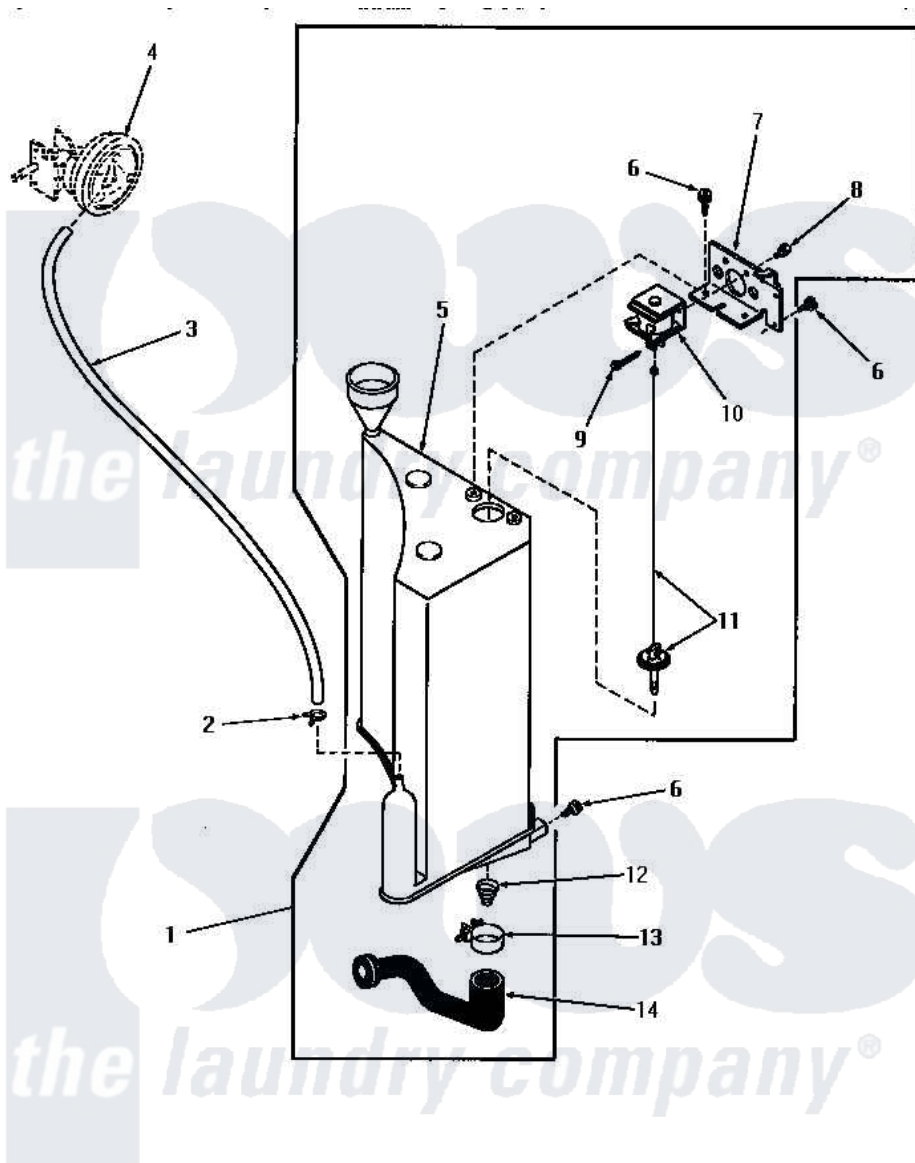

Amana DA3001 21 - RESERVOIR & DRAIN VALVE

RESERVOIR AND DRAIN VALVE (Starting Serial Nos. 5556D40 and 234J7953)

Amana [Residential Amana DA3001 Washer Parts](#) Parts Diagram 21 - RESERVOIR & DRAIN VALVE
Click on the part number to view part

Item	Original Part Number	Replaced By	Status	Part Description
1	26003			Assembly, Pressure Tank-Com
2	Y22294	596669		Clamp, Manifold
3	24444		Not Available	NO LONGER AVAILABLE
4	Y00000000		Not Available	SEE NOTE PRESSURE SWITCH
5	25993		Not Available	RESERVOIR
6	51784		Not Available	SCREW, 10B-16 X 1/2 HEX
7	Y26000		Not Available	BRACKET
8	Y03950			Screw, 10-32 x 5/16 Sems
9	20248			Pin, Cotter
10	25999		Not Available	SOLENOID, DRAIN VALVE
11	26244			Assembly, Plunger-Drain Val
12	25997		Not Available	SPRING, DRAIN VALVE
13	20824		Not Available	HOSE CLAMP
14	25998			Hose, Drain-Pressure Ta