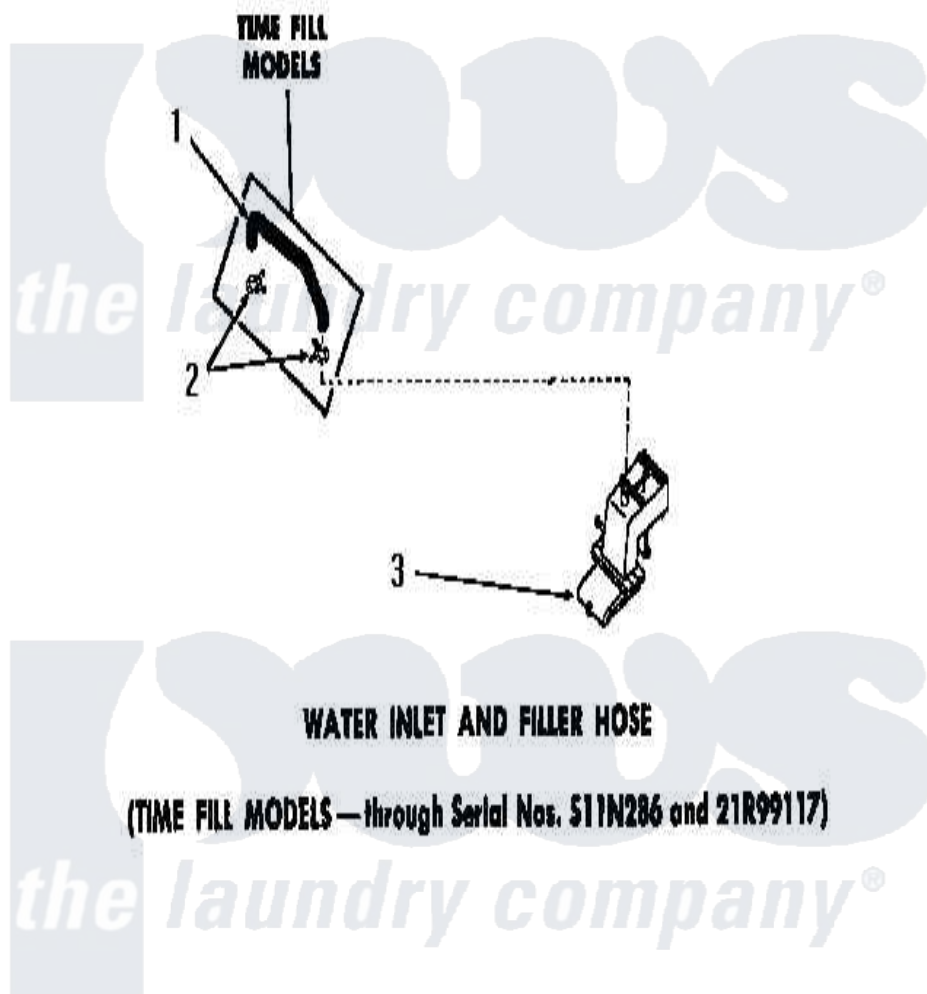

Amana DA3001 23 - WATER INLET & FILLER HOSE

Amana [Residential Amana DA3001 Washer Parts](#) Parts Diagram 23 - WATER INLET & FILLER HOSE
 Click on the part number to view part

Item	Original Part Number	Replaced By	Status	Part Description
"	NOTE:		Not Available	ALTHOUGH THESE MIXING VALVES DIFFER IN APPEARANCE, THEY ARE COMPLETELY INTERCHANGEABLE, AS COMPLETE ASSEMBLIES, WHEN IDENTIFIED BY THE SAME PART NUMBER. USE C
1	23411			Hose, Filler xReplace
2	80479		Not Available	HOSE CLAMP
3	23327			Assembly, Water Inlet