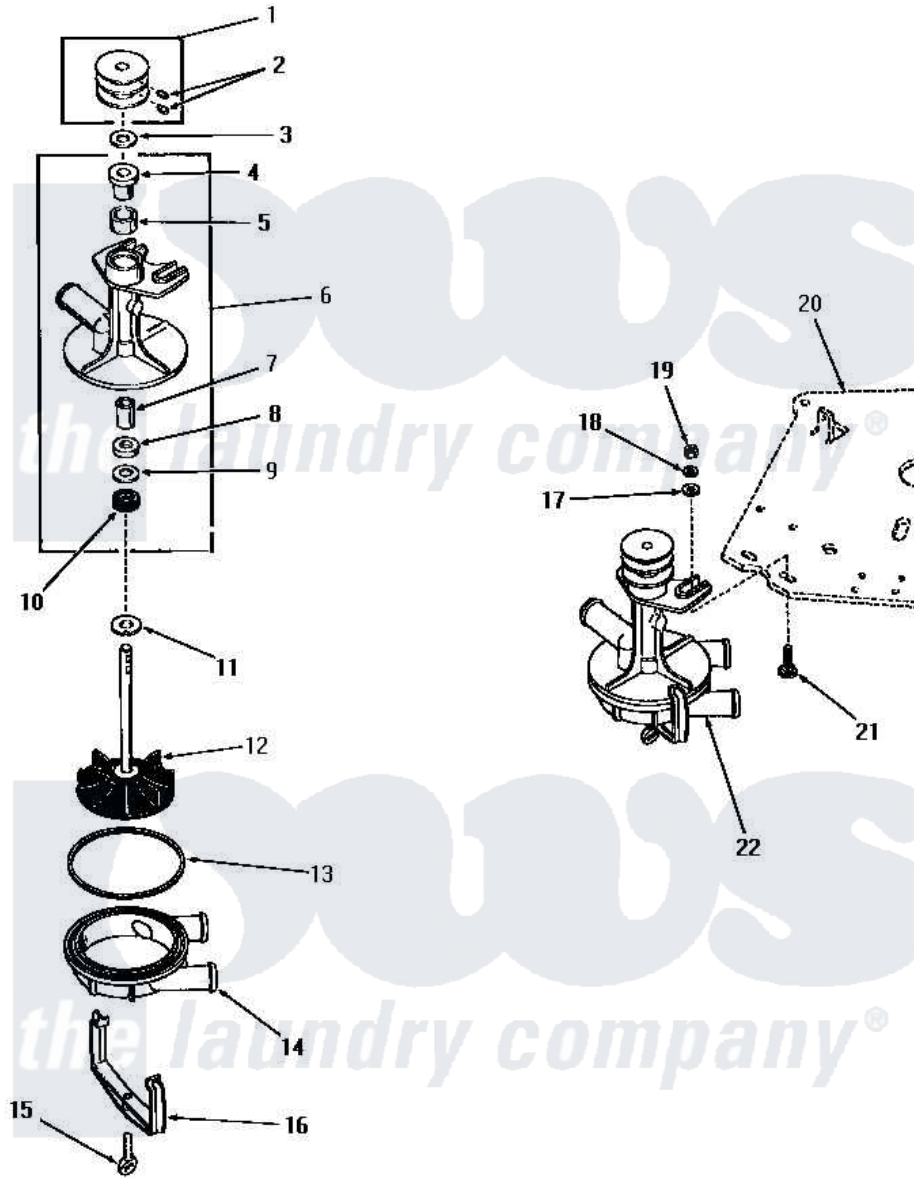

# Amana DA3080 01 - 23907 & 24304 PUMP ASSEMBLIES

Amana [Residential Amana DA3080 Washer Parts](#) Parts Diagram 01 - 23907 & 24304 PUMP ASSEMBLIES  
 Click on the part number to view part

Item	Original Part Number	Replaced By	Status	Part Description
1	23902		Not Available	ASSY,PULLEY
2	23960		Not Available	SCREW,1/4-20 X5/16 HEX
3	23897		Not Available	WASHER,.566IDX1.00ODX1
4	23882		Not Available	BEARING
5	<a href="#">26478</a>			Wick
6	23901		Not Available	ASSY,PUMP BODY
7	23883		Not Available	BEARING
8	23885		Not Available	WASHER,8/16IDX1.00ODX.
9	23887		Not Available	WASHER,37/64IDX63/64OD
10	<a href="#">23900</a>			Seal
11	23886		Not Available	WASHER,.578IDX1.25ODX1
12	<a href="#">23898</a>			Assembly, Impeller
13	23892		Not Available	GASKET
14	23877		Not Available	BOTTOM,PUMP
15	<a href="#">20161</a>			Screw, 5/16-18 X 1-1/16
16	<a href="#">23879</a>			Clamp, Pump

17	<a href="#">20176</a>		Washer, .2656 ID x 9/16 OD
18	<a href="#">03189</a>		LoCkwasher, 1/4 Std-C P
19	20275	<a href="#">27001225</a>	Nut, Jam Mid Lock 1/4-20
20	Y00000000	Not Available	SEE NOTE MOUNTING PLATE
21	<a href="#">24390</a>		Bolt
22	23907	Not Available	ASSY,PUMP
NI	<a href="#">211P3</a>		Kit, Pump Repair