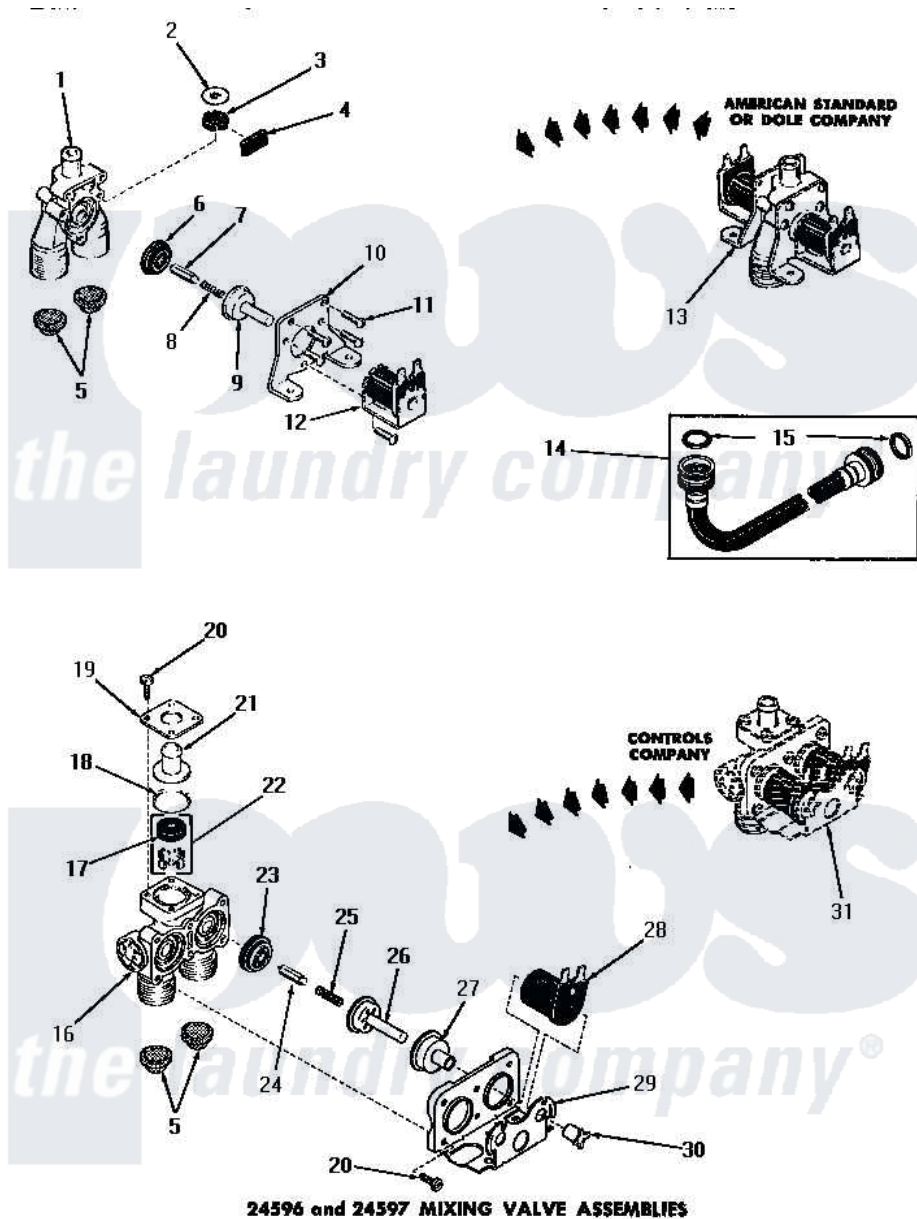

Amana DA3080 02 - 24596 & 24597 MIXING VALVE ASSEMBLIES

24596 and 24597 MIXING VALVE ASSEMBLIES

Amana [Residential Amana DA3080 Washer Parts](#) Parts Diagram 02 - 24596 & 24597 MIXING VALVE ASSEMBLIES
 Click on the part number to view part

Item	Original Part Number	Replaced By	Status	Part Description
1	20678		Not Available	BODY, VALVE
2	23224G		Not Available	DIFFUSER
3	21187C		Not Available	REGULATOR, FLOW
"	23224C			Regulator, Flow
4	21561D		Not Available	PLUG
5	20181-0		Not Available	INLET SCREEN
6	23224F		Not Available	DIAPHRAGM
7	23224D			Armature
8	23224E		Not Available	SPRING
9	23224B		Not Available	GUIDE
10	21561E		Not Available	MOUNTING BRACKET
11	21561G		Not Available	ROUND HEAD SCREW
12	21714A		Not Available	SOLENOID
13	Y00000000		Not Available	SEE NOTE MIXING VALVE ASSEMBLY
14	20241	EZ20241		20 x 24 x 1 Filter 1 Metal Side
15	20290	Y013783		Washer, Inlet Hose

16	24596Q	Not Available	VALVE BODY
17	Y00000000	Not Available	SEE NOTE INSTALL WITH CONCAVE SURFACE DOWN TOWARD VALVE BODY
18	24596L	Not Available	OUTLET FITTING GASKET
19	24596N	Not Available	OUTLET FITTING PLATE
20	24596P	Not Available	SCREW
21	24596M	Not Available	OUTLET FITTING
22	24596J	Not Available	REGULATOR, FLOW
"	24597J	Not Available	FLOW REGULATOR
23	24596H	Not Available	DIAPHRAGM
24	24596G	Not Available	ARMATURE
25	24596F	Not Available	SPRING
26	24596E	Not Available	GUIDE
27	24596D	Not Available	GUIDE SLEEVE
28	24596A	Not Available	SOLENOID
29	24596C	Not Available	MOUNTING BRACKET
30	24596B	Not Available	SOLENOID SLEEVE
31	Y00000000	Not Available	SEE NOTE MIXING VALVE ASSEMBLY