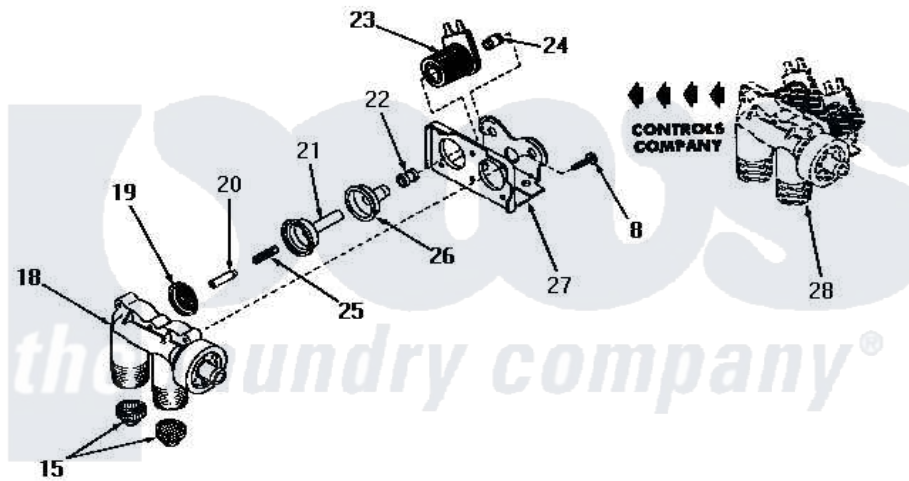

# Amana DA3080 04 - 25832 & 25833 MIXING VALVE ASSEMBLIES

## 25832 and 25833 MIXING VALVE ASSEMBLIES

Amana [Residential Amana DA3080 Washer Parts](#) Parts Diagram 04 - 25832 & 25833 MIXING VALVE ASSEMBLIES  
 Click on the part number to view part

Item	Original Part Number	Replaced By	Status	Part Description
1	<a href="#">24125</a>			Body, Valve
2	24134		Not Available	DIAPHRAGM
3	24132		Not Available	ARMATURE
4	24131		Not Available	SPRING
5	24129		Not Available	SLEEVE, SHORT
6	24126	<a href="#">33930</a>		Valve, Mixing
7	24128		Not Available	SLEEVE, LONG
8	25817C		Not Available	SCREW
9	Y00000000		Not Available	SEE NOTE MIXING VALVE ASSEMBLY
10	Y24127		Not Available	MOUNTING BRACKET
11	<a href="#">24130</a>			Guide, Armature
12	Y24135		Not Available	PLUG, FLOW REGULATOR
13	23224G		Not Available	DIFFUSER
14	<a href="#">23224C</a>			Regulator, Flow
"	21187C		Not Available	REGULATOR, FLOW
15	24122	<a href="#">22002960</a>		Strainer, Washer Inlet

16	20241	<a href="#">EZ20241</a>	20 x 24 x 1 Filter 1 Metal Side
17	20290	<a href="#">Y013783</a>	Washer, Inlet Hose
18	24123	Not Available	VALVE BODY
"	Y24124	Not Available	VALVE BODY
19	25817K	Not Available	DIAPHRAGM
20	25817H	Not Available	ARMATURE
21	25817F	Not Available	ARMATURE GUIDE
22	25817D	Not Available	SLEEVE ADAPTER
23	24596A	Not Available	SOLENOID
24	25817M	Not Available	SOLENOID PLUG
25	25817G	Not Available	SPRING
26	25817E	Not Available	SLEEVE, GUIDE xREPLACE
27	25817B	Not Available	MOUNTING BRACKET
28	Y00000000	Not Available	SEE NOTE MIXING VALVE ASSEMBLY