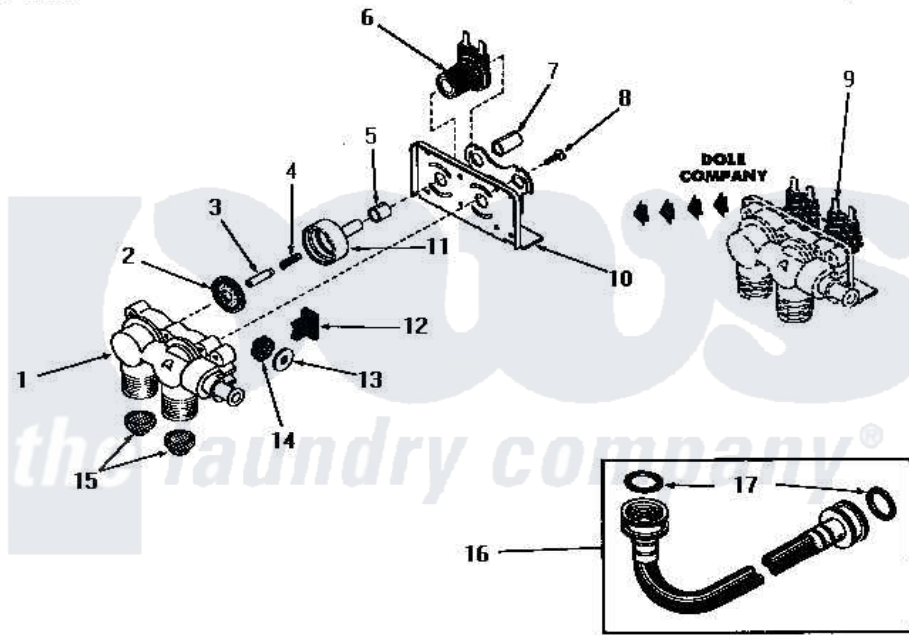

# Amana DA3080 04 - 25832 & 25833 MIXING VALVE ASSEMBLIES

## 25832 and 25833 MIXING VALVE ASSEMBLIES

Amana [Residential Amana DA3080 Washer Parts](#) Parts Diagram 04 - 25832 & 25833 MIXING VALVE ASSEMBLIES  
 Click on the part number to view part

Item	Original Part Number	Replaced By	Status	Part Description
1	<a href="#">24125</a>			Body, Valve
2	24134		Not Available	DIAPHRAGM
3	24132		Not Available	ARMATURE
4	24131		Not Available	SPRING
5	24129		Not Available	SLEEVE, SHORT
6	24126	<a href="#">33930</a>		Valve, Mixing
7	24128		Not Available	SLEEVE, LONG
8	25817C		Not Available	SCREW
9	Y00000000		Not Available	SEE NOTE MIXING VALVE ASSEMBLY
10	Y24127		Not Available	MOUNTING BRACKET
11	<a href="#">24130</a>			Guide, Armature
12	Y24135		Not Available	PLUG, FLOW REGULATOR
13	23224G		Not Available	DIFFUSER
14	<a href="#">23224C</a>			Regulator, Flow
"	21187C		Not Available	REGULATOR, FLOW
15	24122	<a href="#">22002960</a>		Strainer, Washer Inlet

16	20241	<a href="#">EZ20241</a>	20 x 24 x 1 Filter 1 Metal Side
17	20290	<a href="#">Y013783</a>	Washer, Inlet Hose
18	24123	Not Available	VALVE BODY
"	Y24124	Not Available	VALVE BODY
19	25817K	Not Available	DIAPHRAGM
20	25817H	Not Available	ARMATURE
21	25817F	Not Available	ARMATURE GUIDE
22	25817D	Not Available	SLEEVE ADAPTER
23	24596A	Not Available	SOLENOID
24	25817M	Not Available	SOLENOID PLUG
25	25817G	Not Available	SPRING
26	25817E	Not Available	SLEEVE, GUIDE xREPLACE
27	25817B	Not Available	MOUNTING BRACKET
28	Y00000000	Not Available	SEE NOTE MIXING VALVE ASSEMBLY