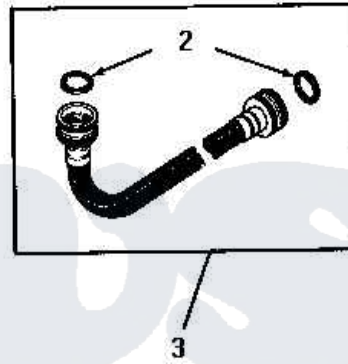

Amana DA3080 05 - ACCESSORIES

258P3 CAPACITOR KIT
 Use on automatic washers, with reversing motors, that are located in areas where low voltage exists. This kit will help eliminate motor burn outs.

Amana [Residential Amana DA3080 Washer Parts](#) Parts Diagram 05 - ACCESSORIES
 Click on the part number to view part

Item	Original Part Number	Replaced By	Status	Part Description
1	20655		Not Available	SADDLE FAUCETS, PAIR
2	20290	Y013783		Washer, Inlet Hose
3	20618	21001467		Hose- 10'
"	20617		Not Available	HOSE, INLET (8 FT)
4	20656		Not Available	90 DEGREE INLET ELBOW
5	20616		Not Available	EXTENSION, DRAIN HOSE (1 FT)
NI	258P3		Not Available	KIT,CAPACITOR