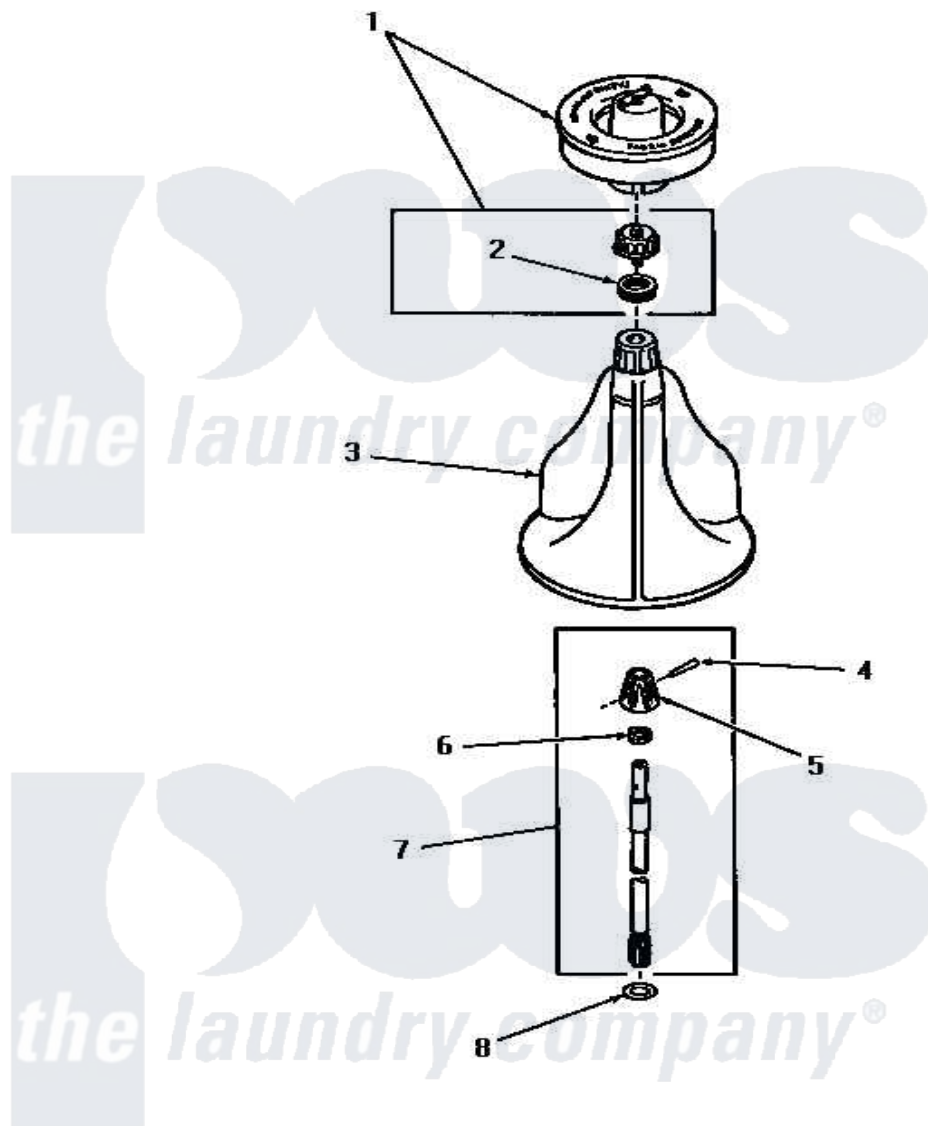

# Amana DA3080 07 - AGITATOR, SHAFT & FABRIC SOFTENER DISP

## AGITATOR, SHAFT AND FABRIC SOFTENER DISPENSER

Amana Residential Amana DA3080 Washer Parts Parts Diagram 07 - AGITATOR, SHAFT & FABRIC SOFTENER DISP  
 Click on the part number to view part

| Item | Original Part Number  | Replaced By                | Status        | Part Description                    |
|------|-----------------------|----------------------------|---------------|-------------------------------------|
| 1    | <a href="#">26014</a> |                            |               | Assembly, Cap And Ring-Agitator     |
| 2    | <a href="#">20136</a> |                            |               | Ring                                |
| 3    | <a href="#">26006</a> |                            |               | Assembly, Agitator                  |
| 4    | <a href="#">20243</a> |                            |               | Pin, Taper                          |
| 5    | 20056                 |                            | Not Available | BLOCK, DRIVE                        |
| 6    | 20057                 | <a href="#">222T017P01</a> |               | Washer FIB 21/32 ID X 1156 OD X 1/8 |
| 7    | 21751                 | <a href="#">21751P</a>     |               | Assyshaft                           |
| 8    | <a href="#">22135</a> |                            |               | Washer                              |