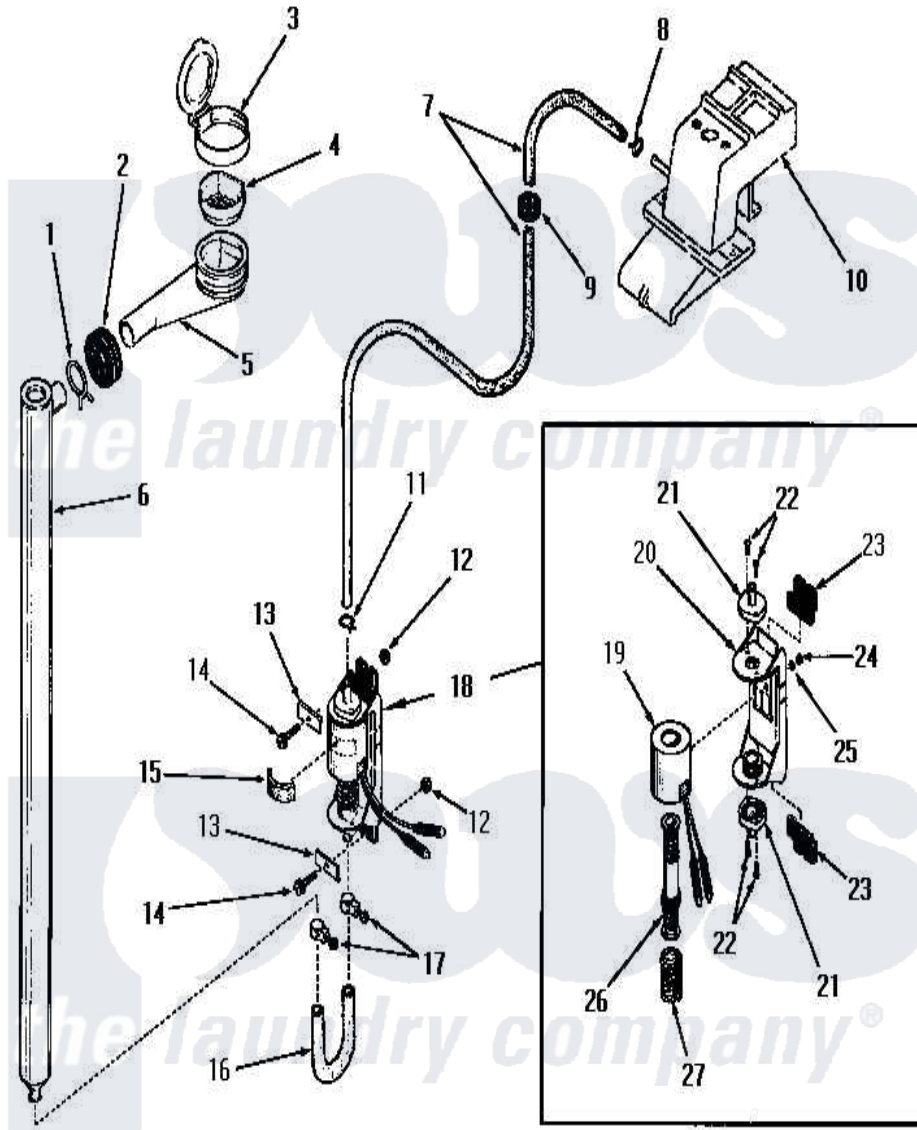

# Amana DA3080 08 - BLEACH DISPENSER

## BLEACH DISPENSER

Amana [Residential Amana DA3080 Washer Parts](#) Parts Diagram 08 - BLEACH DISPENSER  
 Click on the part number to view part

Item	Original Part Number	Replaced By	Status	Part Description
1	Y03640		Not Available	CLAMP
2	20118		Not Available	GROMMET,1982 INV
3	22484		Not Available	BLEACH LID
4	<a href="#">21984</a>			Cover, Dispenser
5	22377		Not Available	DISPENSER xREPLACE
6	22303		Not Available	TUBE,BLEACH
7	22300		Not Available	HOSE
8	23410		Not Available	HOSE CLAMP
9	22299		Not Available	GROMMET
10	Y00000000		Not Available	SEE NOTE WATER INLET
11	22295		Not Available	HOSE CLAMP
12	<a href="#">22001</a>			Nut, 10-24 Nylon Hex BR
13	Y22287		Not Available	BLEACH PUMP BRACKET
14	25989		Not Available	HEX HEAD SCREW
15	25220		Not Available	BUMPER
16	22302		Not Available	HOSE

17	24904	Not Available	CLAMP
18	<a href="#">22337</a>		Pump, Bleach
19	22337B	Not Available	COIL AND FRAME
20	22337A	Not Available	BASE
21	22337E	Not Available	HOSE CONNECTOR
22	51356	Not Available	SCREW,6-32 X 5/16 RD H
23	22337F	Not Available	ISOLATION MOUNT
24	22337G	Not Available	NUT
25	21735	Not Available	LOCKWASHER,No.10 INTSHKP
26	22337C	Not Available	ARMATURE AND VALVE
27	22337D	Not Available	SPRING