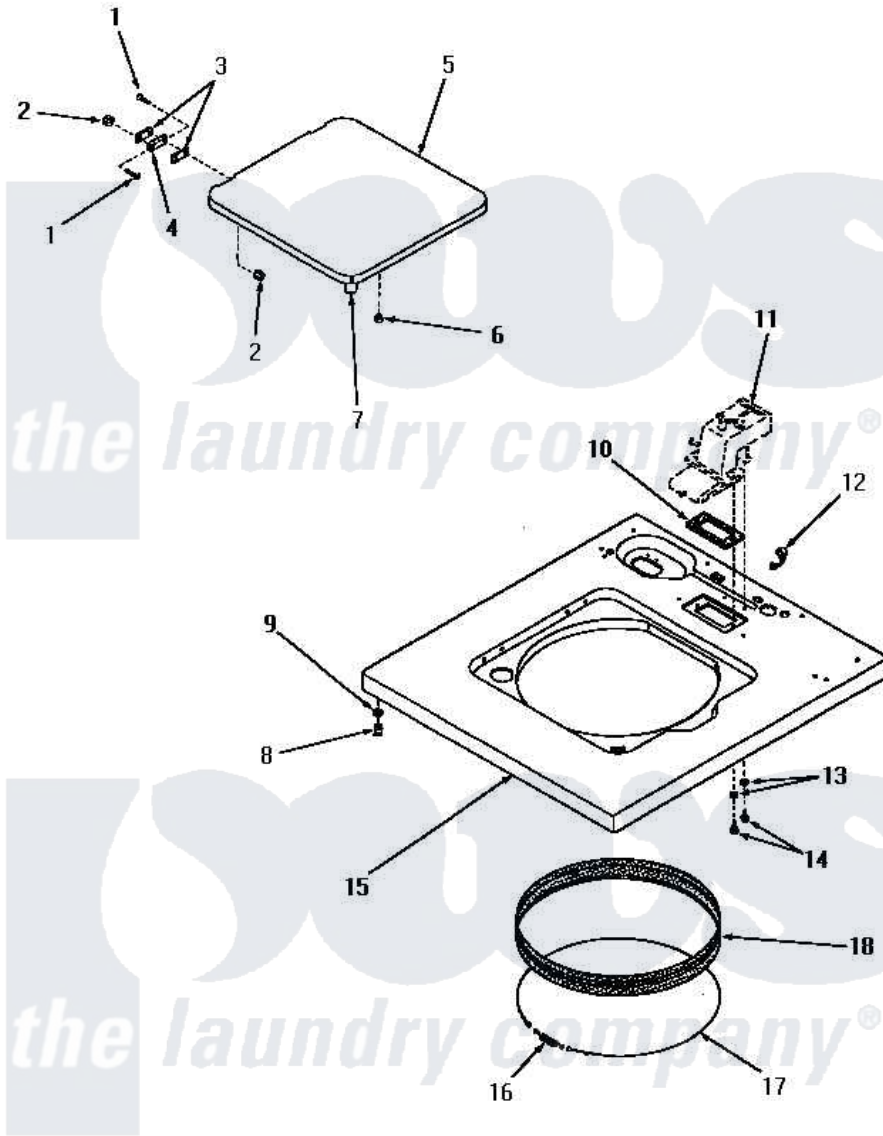

Amana DA3080 10 - CABINET TOP & LOADING DOOR

CABINET TOP AND LOADING DOOR

Amana [Residential Amana DA3080 Washer Parts](#) Parts Diagram 10 - CABINET TOP & LOADING DOOR
 Click on the part number to view part

Item	Original Part Number	Replaced By	Status	Part Description
1	22649			Screw, 8-32 X 13/32 FI
2	21752			Nut, 8-32 Hex BriLock
3	21584			Gasket
4	21583			Hinge
5	22271W		Not Available	LOADING DOOR, WHITE
"	22271A		Not Available	LOADING DOOR, AVOCADO
"	22271H		Not Available	LOADING DOOR, HARVEST GOLD
"	22271C		Not Available	LOADING DOOR, COPPERTONE
6	21176			Bumper
7	25217	R0603504		Actuator, Door Switch
8	23007		Not Available	CAGED NUT
9	24861		Not Available	LOCKWASHER,.448X.789SH
10	23255		Not Available	GASKET
11	Y00000000		Not Available	SEE NOTE WATER INLET
12	21603	211884		Grommet, Cord Part Not Used-

12	21903	211001	Gas Models Only
13	20493		Washer, 11/64 ID x 3/8 OD
14	52150	489464	Screw
15	24349A	Not Available	CABINET TOP, AVOCADO
"	25829W	Not Available	CABINET TOP, WHITE
"	24349C	Not Available	CABINET TOP, COPPERTONE
"	25829C	Not Available	CABINET TOP, COPPERTONE
"	25829H	Not Available	CABINET TOP, HARVEST GOLD
"	25829A	Not Available	CABINET TOP, AVOCADO
"	24349W	Not Available	CABINET TOP, W
"	24349H	Not Available	CABINET TOP, HARVEST GOLD
16	20791	Not Available	SPRING
17	22352	Not Available	RETAINER,WIRE
18	25277		Guard, Rim