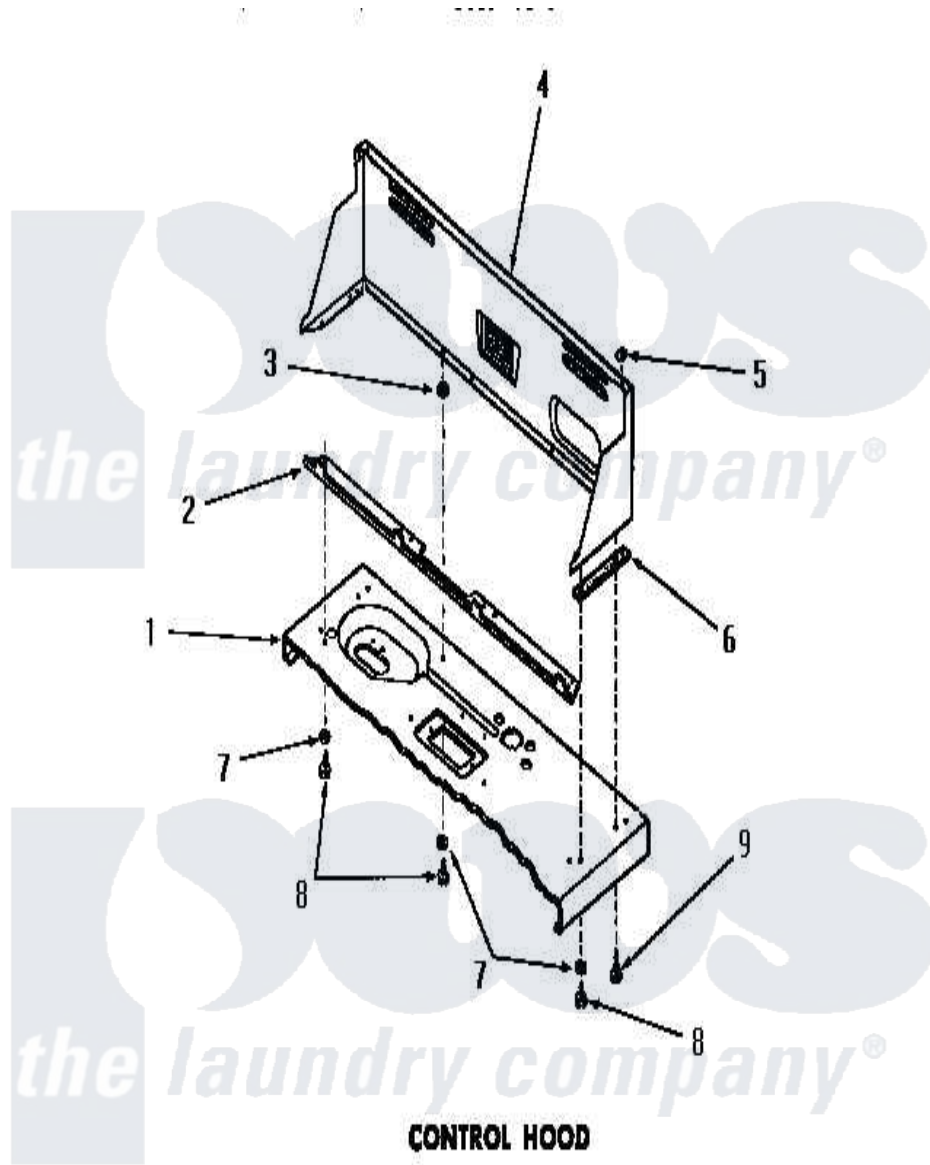

Amana DA3080 11 - CONTROL HOOD

Amana [Residential Amana DA3080 Washer Parts](#) Parts Diagram 11 - CONTROL HOOD
 Click on the part number to view part

Item	Original Part Number	Replaced By	Status	Part Description
1	Y00000000		Not Available	SEE NOTE CABINET TOP
2	23360		Not Available	ANGLE
3	23425		Not Available	WASHER,7/32IDX7/16ODX.
4	24330W		Not Available	CONTROL HOOD, WHITE
"	24330C		Not Available	CONTROL HOOD, COPPERTONE
"	24330H		Not Available	CONTROL HOOD, HARVEST GOLD
"	24330A		Not Available	CONTROL HOOD, AVOCADO
5	24522			Nut, Speed-8ab-18 C1995
6	23028		Not Available	GASKET,CONTROL BOX END
7	20493			Washer, 11/64 ID x 3/8 OD
8	52150	489464		Screw
9	25724		Not Available	HEX HEAD SCREW