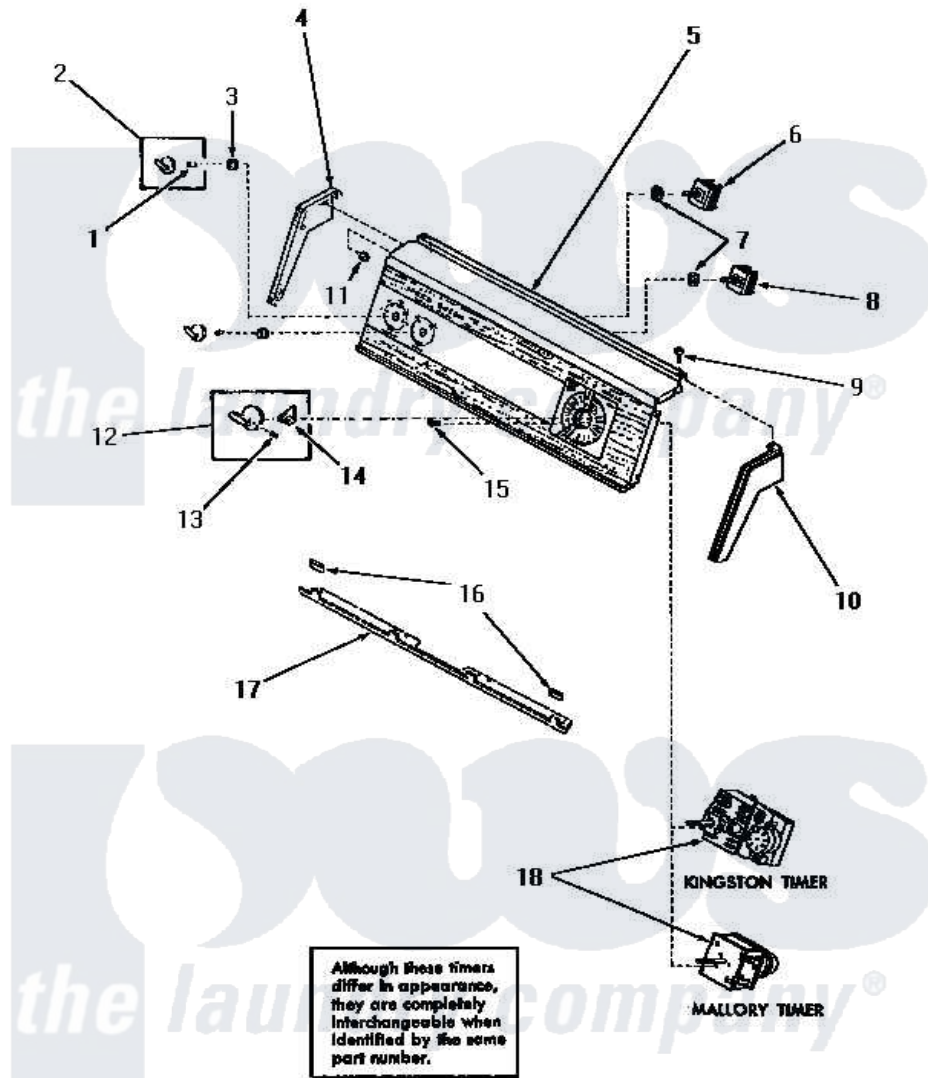

Amana DA3080 12 - CONTROL PANEL, CONTROL HOOD & CONTROLS

CONTROL PANEL, CONTROL HOOD AND CONTROLS

Amana [Residential Amana DA3080 Washer Parts](#) Parts Diagram 12 - CONTROL PANEL, CONTROL HOOD & CONTROLS

[Click on the part number to view part](#)

Item	Original Part Number	Replaced By	Status	Part Description
1	22244		Not Available	CLIP,C xREPLACE
2	22245		Not Available	xREPLACE
3	24205			Nut, Knurled 3/8-24
4	25124		Not Available	CONTROL HOOD END, LEFT
5	24846		Not Available	CONTROL PANEL
6	24392		Not Available	SWITCH TEMP
7	91176			Lockwasher, 3/8 Intshkp
8	21302			Switch, Motor-2SP
9	25232		Not Available	SCREW,8AB-18X7/8 OVAL
10	25123		Not Available	CONTROL HOOD END, RIGHT
11	25126	5303284616		Clip
12	24858		Not Available	ASSY,KNOB-TIMER
13	25285		Not Available	SETSCREW
14	24857		Not Available	INDICATOR
15	70212			Screw, 8-32 X 5/32 RD H

16	24859	Not Available	SLEEVE, SUPPORT ANGLE
17	23360	Not Available	ANGLE
18	24828	Not Available	TIMER