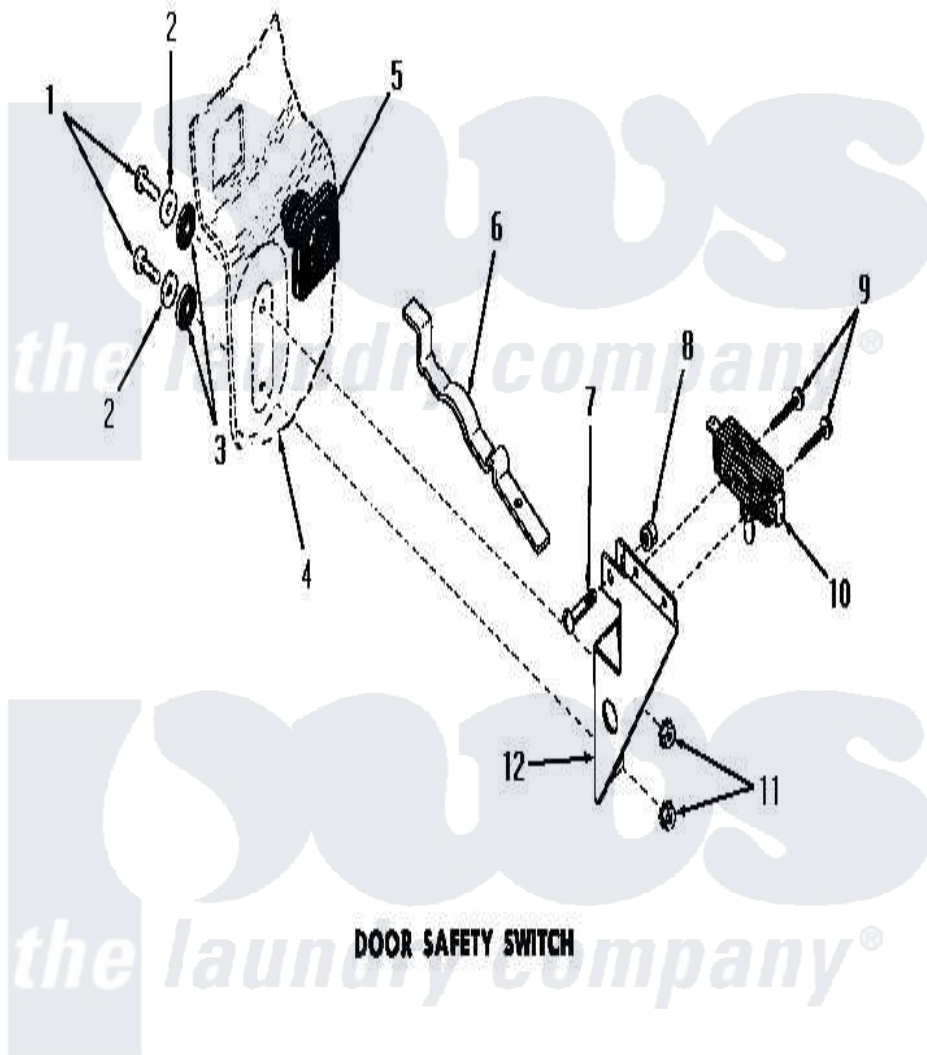

# Amana DA3080 14 - DOOR SAFETY SWITCH

**DOOR SAFETY SWITCH**

Amana [Residential Amana DA3080 Washer Parts](#) Parts Diagram 14 - DOOR SAFETY SWITCH  
 Click on the part number to view part

Item	Original Part Number	Replaced By	Status	Part Description
1	<a href="#">21081</a>			Screw, 10-24 X 1/2 RD H
2	20492	<a href="#">M0270504</a>		Washer
3	02928		Not Available	WASHER
4	Y00000000		Not Available	SEE NOTE DRAIN TUB
5	<a href="#">23591</a>			Diaphragm
6	23592		Not Available	ARM
7	Y02370		Not Available	SCREW, 10-24X15/16 HEX
8	<a href="#">22001</a>			Nut, 10-24 Nylon Hex BR
9	<a href="#">51783</a>			Screw, 6b-20 X 7/8 HeX
10	23540		Not Available	SWITCH
11	23951	<a href="#">M0282009</a>		Nut
12	22783		Not Available	BRACKET