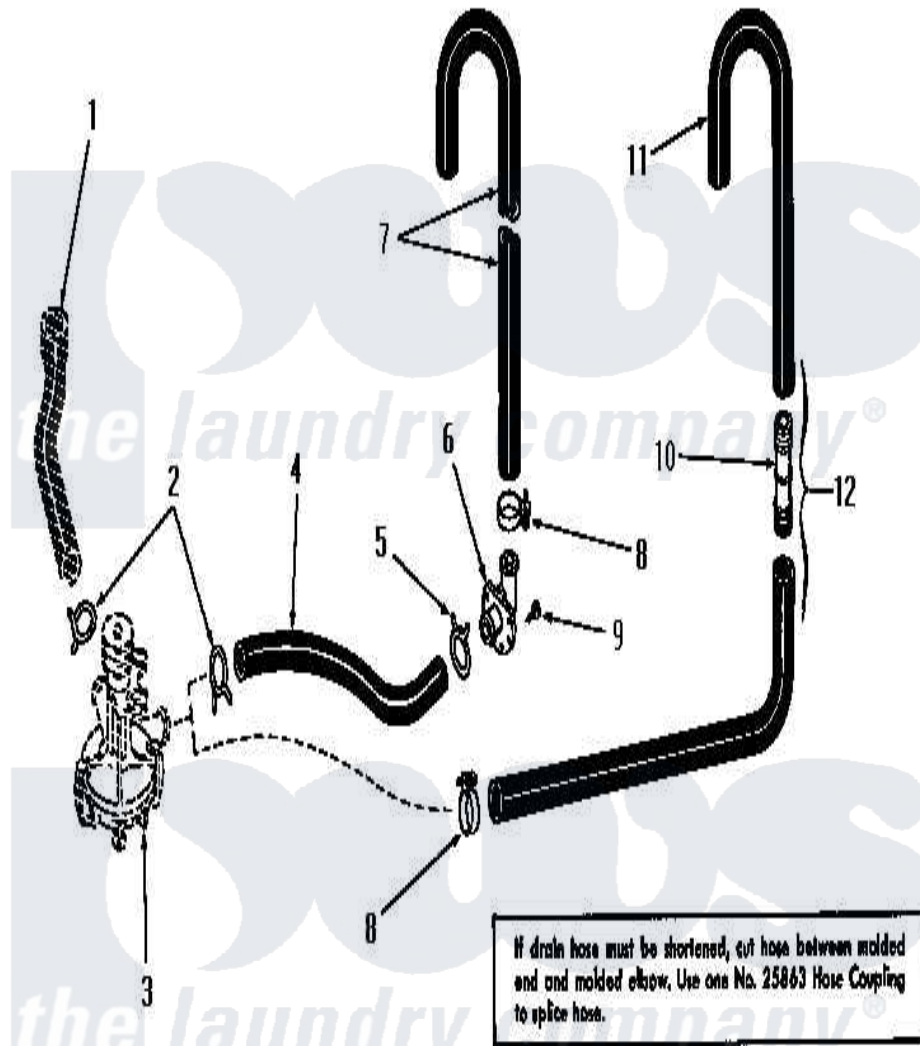

# Amana DA3080 15 - DRAIN

## DRAIN (Non Suds-Water Saver Models)

Amana [Residential Amana DA3080 Washer Parts](#) Parts Diagram 15 - DRAIN  
 Click on the part number to view part

Item	Original Part Number	Replaced By	Status	Part Description
1	Y00000000		Not Available	SEE NOTE DRAIN TUB OUTLET HOSE
2	20210		Not Available	NO LONGER AVAILABLE
3	Y00000000		Not Available	SEE NOTE PUMP ASSEMBLY
4	<a href="#">21254</a>			Hose
5	Y03698		Not Available	CLAMP xREPLACE
6	23553		Not Available	ELBOW,DRAIN HOSE-PLAST
7	<a href="#">20240</a>			Hose, M/F 29219
8	20211	<a href="#">285655</a>		Clamp, Hose
9	51784		Not Available	SCREW,10B-16 X 1/2 HEX
10	25863	<a href="#">16272</a>		Connector, Straight
11	25182		Not Available	DRAIN HOSE
12	Y00000000		Not Available	SEE NOTE DRAIN HOSE AND HOSE COUPLING -- (SEE NOTE)