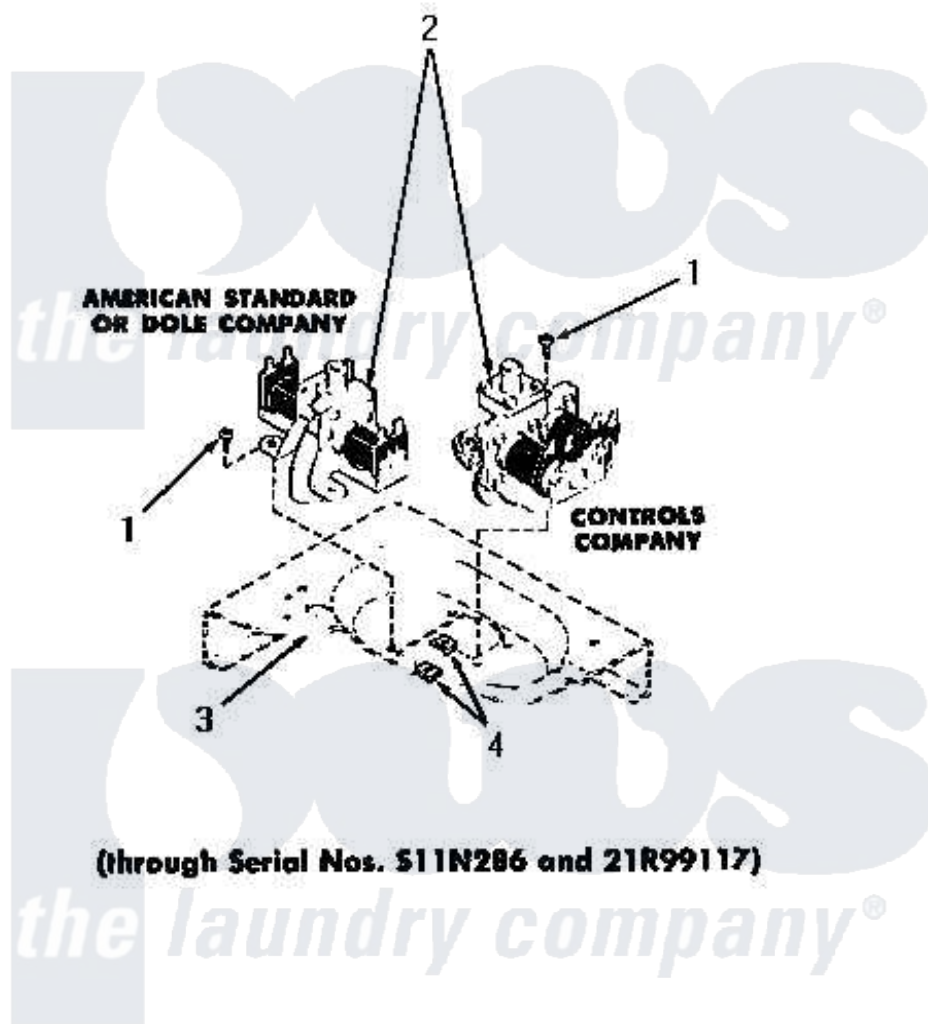

Amana DA3080 17 - MIXING VALVES

Amana [Residential Amana DA3080 Washer Parts](#) Parts Diagram 17 - MIXING VALVES
Click on the part number to view part

Item	Original Part Number	Replaced By	Status	Part Description
1	51778			Screw, 8b-18 X 1/2 RD H
2	24596		Not Available	VALVE,MIXING
3	Y00000000		Not Available	SEE NOTE CABINET TOP
4	23277		Not Available	NUT,SPEED