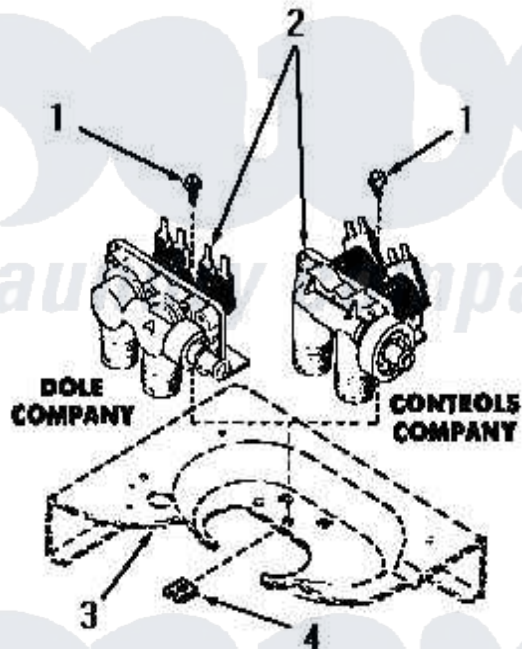

Amana DA3080 18 - MIXING VALVES

(starting Serial Nos. S11N287 and 21R99118)

Amana [Residential Amana DA3080 Washer Parts](#) Parts Diagram 18 - MIXING VALVES
 Click on the part number to view part

Item	Original Part Number	Replaced By	Status	Part Description
1	23962	W10116760		Screw
2	25833			Valve, Mixing
3	Y00000000		Not Available	SEE NOTE CABINET TOP
4	23277		Not Available	NUT,SPEED