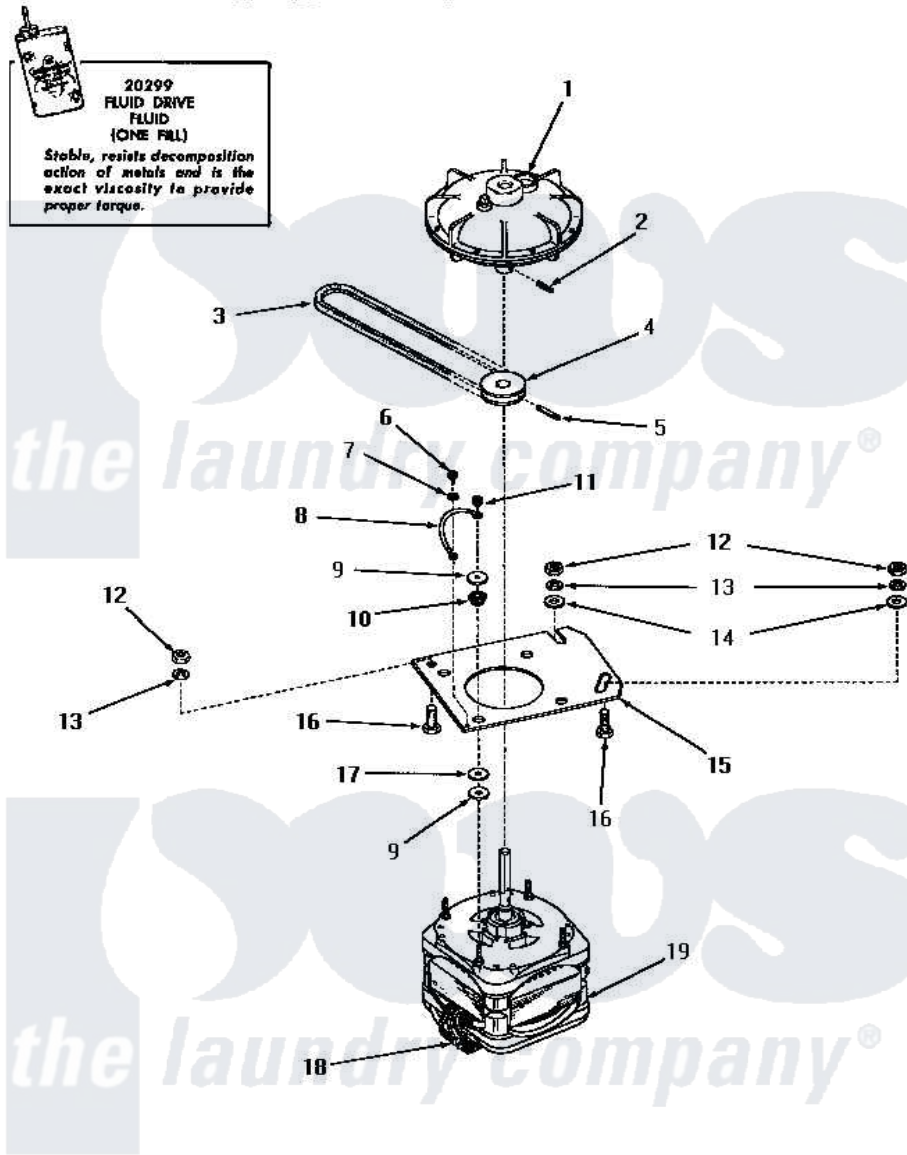

Amana DA3080 19 - MOTOR & FLUID DRIVE

MOTOR AND FLUID DRIVE

Amana [Residential Amana DA3080 Washer Parts](#) Parts Diagram 19 - MOTOR & FLUID DRIVE
 Click on the part number to view part

Item	Original Part Number	Replaced By	Status	Part Description
1	24706			Assembly, Fluid Drive
2	24703		Not Available	PIN,ROLL
3	23759		Not Available	BELT
4	26116			Pulley, Drive
5	23750			Pin, Roll
6	20530			Screw, 10-24 x 3/8 Hex
7	21735		Not Available	LOCKWASHER,No.10 INTSHKP
8	25484		Not Available	GROUND WIRE
9	20103	M0270519		Washer
10	20102		Not Available	WASHER
11	23604			Nut, Hex 10-32 Lock
12	20274	62739		Nut, Lock
13	20277			Lockwasher, 3/8 Std X 3
14	20279			Washer, 13/32 ID x 13/16 OD
15	23769		Not Available	PLATE,MOUNTING
16	20255		Not Available	SCREW,3/8-16 X 1 HEX H

17	20104		Washer
18	24139	Not Available	SWITCH,MOTOR
19	26069		X Assembly, Motor And Pulley
NI	20299	Not Available	FLUID DRIVE FLUID-BULK