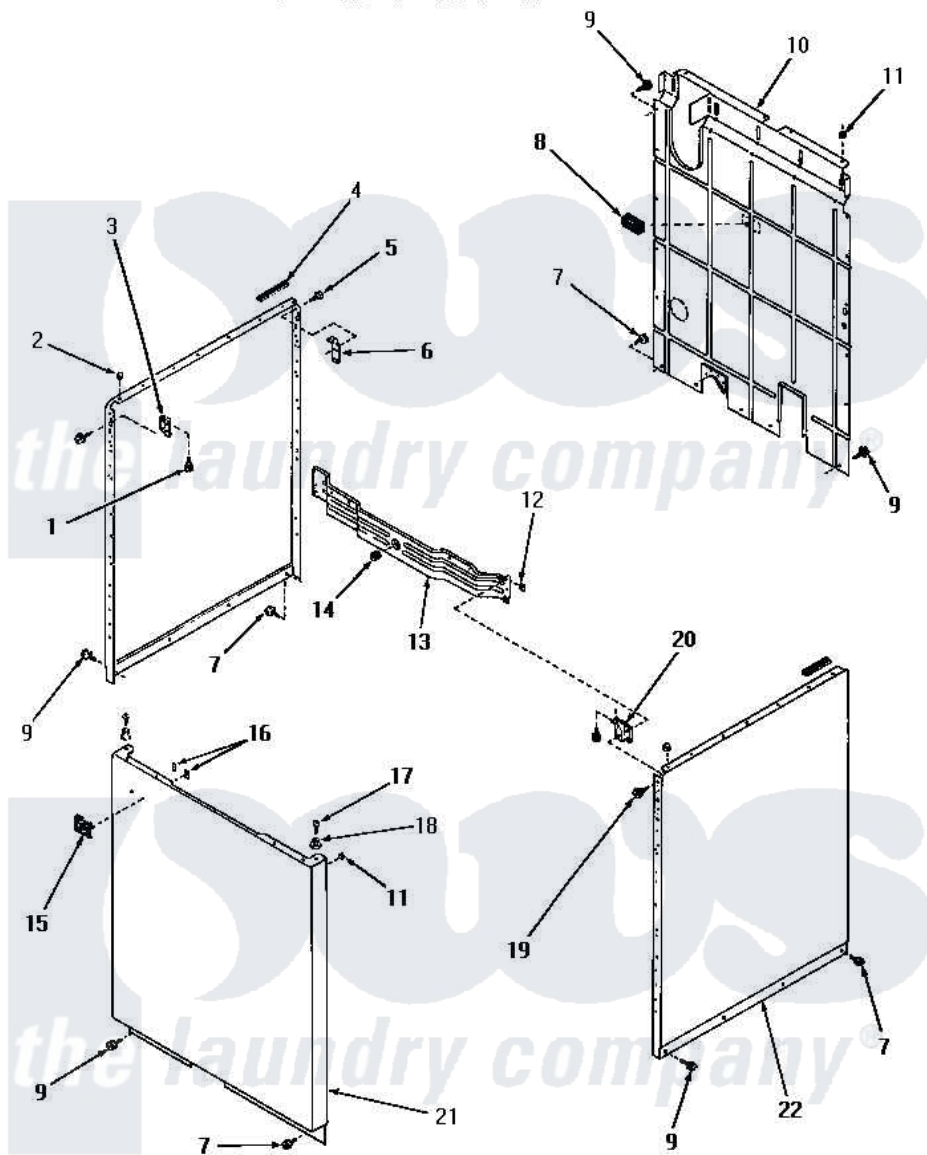

Amana DA3080 20 - PANELS

PANELS

Amana [Residential Amana DA3080 Washer Parts](#) Parts Diagram 20 - PANELS

[Click on the part number to view part](#)

Item	Original Part Number	Replaced By	Status	Part Description
1	23008			Screw, 10-24 X 3/4 Sems
2	21176			Bumper
3	22847		Not Available	BRACKET
"	26691		Not Available	BRACKET,HOLD DOWN-L.H.
4	80312			Bumper Pad
5	51784		Not Available	SCREW,10B-16 X 1/2 HEX
6	52487			Lug, Hold-Down
7	26415	27001200		Screw
8	23257		Not Available	PAD,BUMPER
9	26592		Not Available	HEX HEAD SCREW
10	24342GR		Not Available	REAR PANEL, GRAY
11	20387			Bumper
12	25987		Not Available	NUT,SPEED
"	21747			Nut, Speed
13	21262		Not Available	CROSS BRACE, FRONT
14	25959			Grommet

15	22086	Not Available	MONOGRAM
16	22161	Not Available	CLIP
17	Q6535	Not Available	SCREW,10B-16 X 3/4 ROU
18	23020	Not Available	MOUNT,PANEL
19	03814		Screw, 10-24 X 1/2 Roun
"	51784	Not Available	SCREW,10B-16 X 1/2 HEX
20	22846	Not Available	BRACKET
"	26690	Not Available	BRACKET,HOLD DOWN-R.H.
21	24687A	Not Available	FRONT PANEL, AVOCADO
"	24687W	Not Available	FRONT PANEL, WHITE
"	24687H	Not Available	FRONT PANEL, HARVEST GOLD
"	24687C	Not Available	FRONT PANEL, COPPERTONE
22	24336A	Not Available	SIDE PANEL, RIGHT OR LEFT, AVO
"	24336W	Not Available	xREPLACE
"	24336H	Not Available	SIDE PANEL, RIGHT OR LEFT, HAR
"	24336C	Not Available	SIDE PANEL, RIGHT OR LEFT, COP