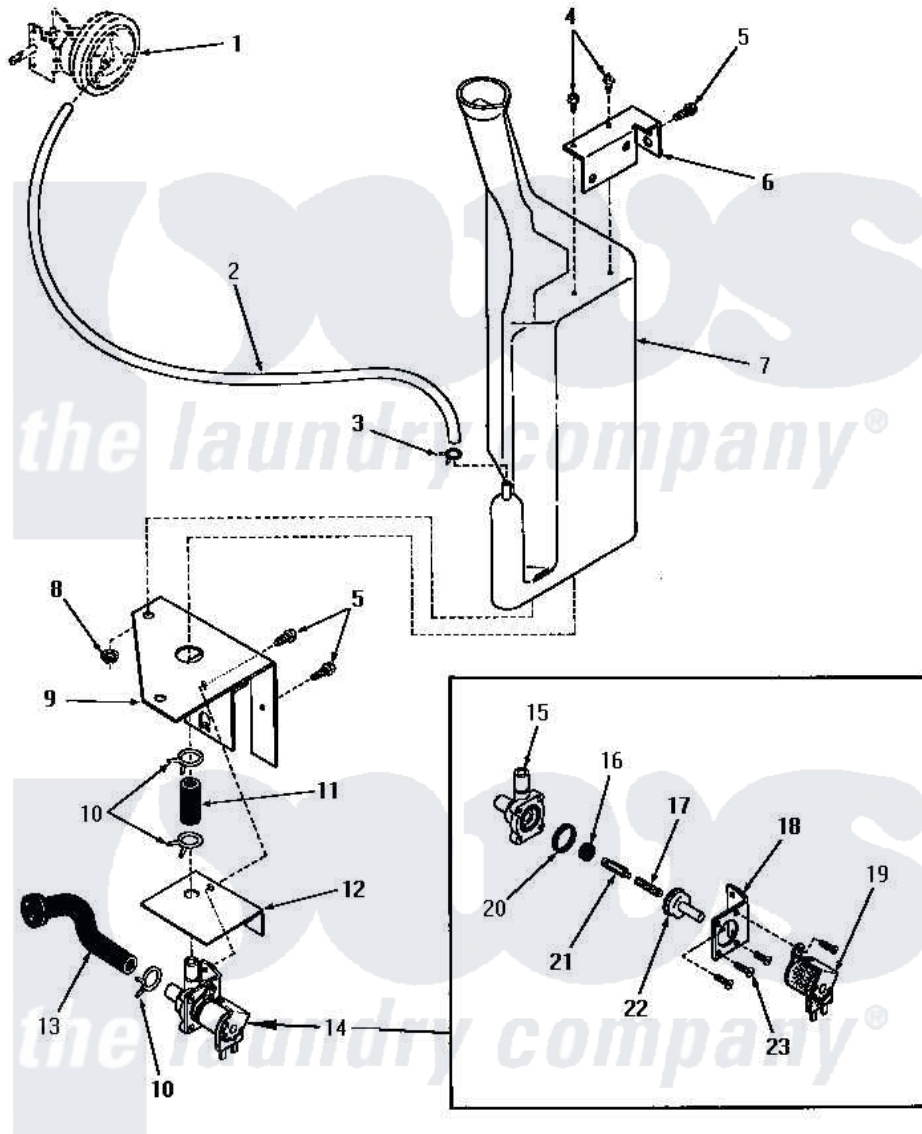

Amana DA3080 22 - RESERVOIR & DRAIN VALVE

RESERVOIR AND DRAIN VALVE (Through Serial Nos. 5556D39 and 234J952)

Amana [Residential Amana DA3080 Washer Parts](#) Parts Diagram 22 - RESERVOIR & DRAIN VALVE
Click on the part number to view part

Item	Original Part Number	Replaced By	Status	Part Description
1	Y00000000		Not Available	SEE NOTE PRESSURE SWITCH
2	24444		Not Available	NO LONGER AVAILABLE
3	Y22294	596669		Clamp, Manifold
4	52150	489464		Screw
5	51784		Not Available	SCREW, 10B-16 X 1/2 HEX
6	24394		Not Available	UPPER BRACKET
7	24430		Not Available	RESERVOIR
8	24441		Not Available	WIRING DIAGRAM
9	24393		Not Available	LOWER BRACKET
10	80479		Not Available	HOSE CLAMP
11	24440		Not Available	CODE J
12	25044		Not Available	SOLENOID SHIELD
13	24437		Not Available	HOSE
14	24438	68136-47		Shelf Trim
15	24438G		Not Available	BODY
16	24438F		Not Available	SEAL

17	24438C	Not Available	SPRING
18	24438H	Not Available	MOUNTING BRACKET
19	24438A	Not Available	SOLENOID
20	24438E	Not Available	GASKET
21	24438D	Not Available	ARMATURE
22	24438B	Not Available	GUIDE,ARMATURE
23	21561G	Not Available	ROUND HEAD SCREW