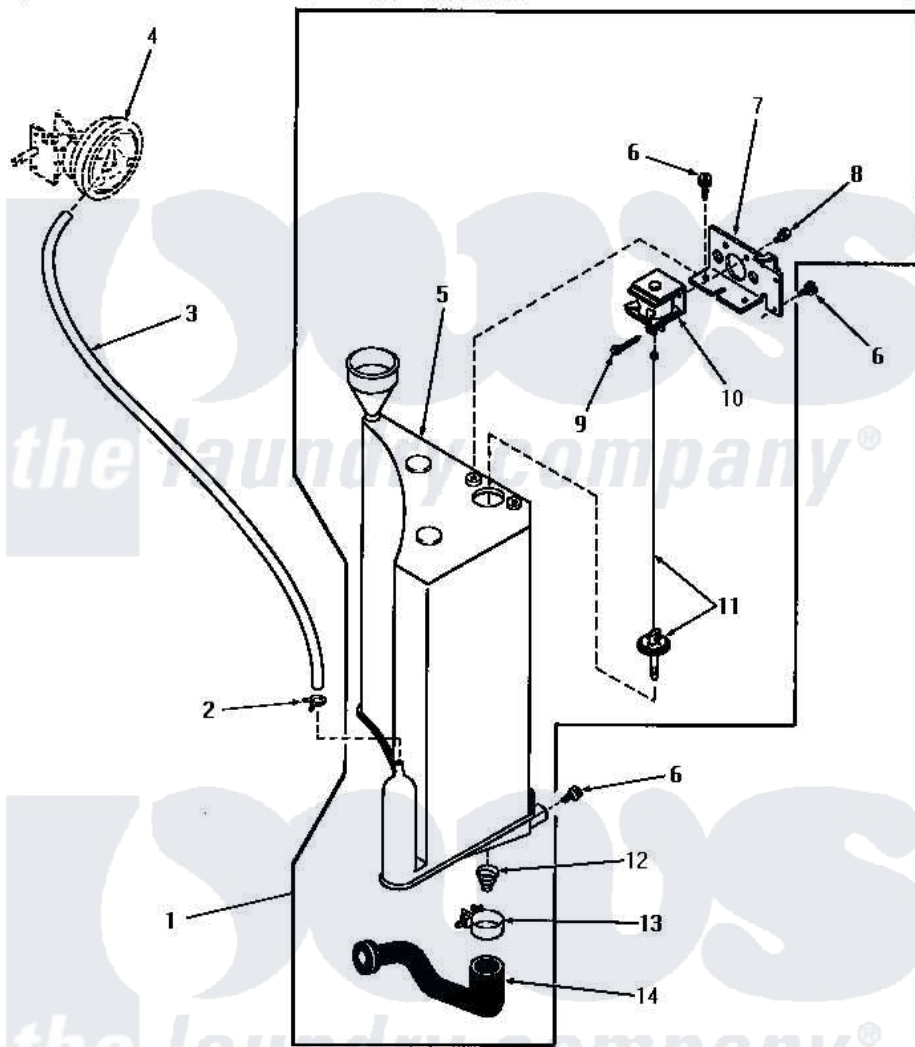

# Amana DA3080 23 - RESERVOIR & DRAIN VALVE

**RESERVOIR AND DRAIN VALVE**  
**(Starting Serial Nos. 5556D40 and 234J7953)**

Amana [Residential Amana DA3080 Washer Parts](#) Parts Diagram 23 - RESERVOIR & DRAIN VALVE  
 Click on the part number to view part

Item	Original Part Number	Replaced By	Status	Part Description
1	<a href="#">26003</a>			Assembly, Pressure Tank-Com
2	Y22294	<a href="#">596669</a>		Clamp, Manifold
3	24444		Not Available	NO LONGER AVAILABLE
4	Y00000000		Not Available	SEE NOTE PRESSURE SWITCH
5	25993		Not Available	RESERVOIR
6	51784		Not Available	SCREW,10B-16 X 1/2 HEX
7	Y26000		Not Available	BRACKET
8	<a href="#">Y03950</a>			Screw, 10-32 x 5/16 Sems
9	<a href="#">20248</a>			Pin, Cotter
10	25999		Not Available	SOLENOID,DRAIN VALVE
11	<a href="#">26244</a>			Assembly, Plunger-Drain Val
12	25997		Not Available	SPRING,DRAIN VALVE
13	20824		Not Available	HOSE CLAMP
14	<a href="#">25998</a>			Hose, Drain-Pressure Ta