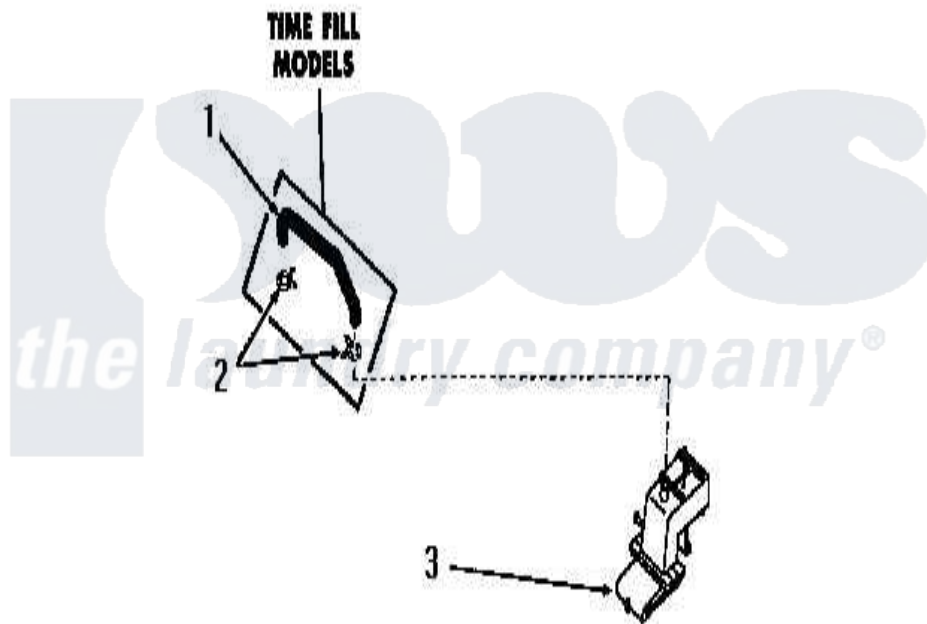

# Amana DA3080 25 - WATER INLET & FILLER HOSE

## WATER INLET AND FILLER HOSE

(TIME FILL MODELS — through Serial Nos. S11N286 and 21R99117)

[Amana Residential Amana DA3080 Washer Parts](#) Parts Diagram 25 - WATER INLET & FILLER HOSE  
 Click on the part number to view part