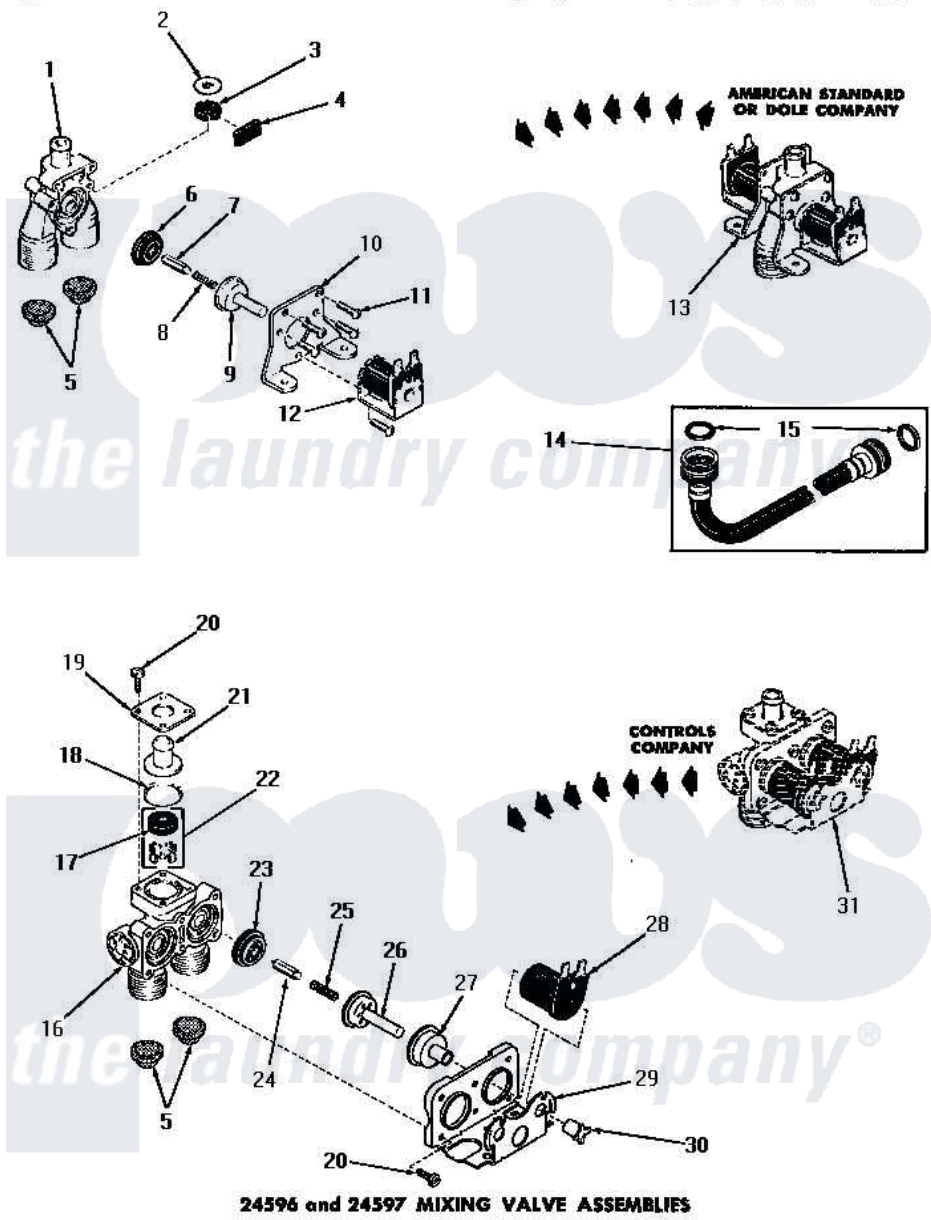

Amana DA3100 01 - 24596 & 24597 MIXING VALVE ASSEMBLIES

24596 and 24597 MIXING VALVE ASSEMBLIES

Amana [Residential Amana DA3100 Washer Parts](#) Parts Diagram 01 - 24596 & 24597 MIXING VALVE ASSEMBLIES
 Click on the part number to view part

Item	Original Part Number	Replaced By	Status	Part Description
1	20678		Not Available	BODY, VALVE
2	23224G		Not Available	DIFFUSER
3	21187C		Not Available	REGULATOR, FLOW
"	23224C			Regulator, Flow
4	21561D		Not Available	PLUG
5	20181-0		Not Available	INLET SCREEN
6	23224F		Not Available	DIAPHRAGM
7	23224D			Armature
8	23224E		Not Available	SPRING
9	23224B		Not Available	GUIDE
10	21561E		Not Available	MOUNTING BRACKET
11	21561G		Not Available	ROUND HEAD SCREW
12	21714A		Not Available	SOLENOID
13	Y00000000		Not Available	SEE NOTE MIXING VALVE ASSEMBLY
14	20241	EZ20241		20 x 24 x 1 Filter 1 Metal Side
15	20290	Y013783		Washer, Inlet Hose

16	24596Q	Not Available	VALVE BODY
17	Y00000000	Not Available	SEE NOTE INSTALL WITH CONCAVE SURFACE DOWN TOWARD VALVE BODY
18	24596L	Not Available	OUTLET FITTING GASKET
19	24596N	Not Available	OUTLET FITTING PLATE
20	24596P	Not Available	SCREW
21	24596M	Not Available	OUTLET FITTING
22	24596J	Not Available	REGULATOR, FLOW
"	24597J	Not Available	FLOW REGULATOR
23	24596H	Not Available	DIAPHRAGM
24	24596G	Not Available	ARMATURE
25	24596F	Not Available	SPRING
26	24596E	Not Available	GUIDE
27	24596D	Not Available	GUIDE SLEEVE
28	24596A	Not Available	SOLENOID
29	24596C	Not Available	MOUNTING BRACKET
30	24596B	Not Available	SOLENOID SLEEVE
31	Y00000000	Not Available	SEE NOTE MIXING VALVE ASSEMBLY