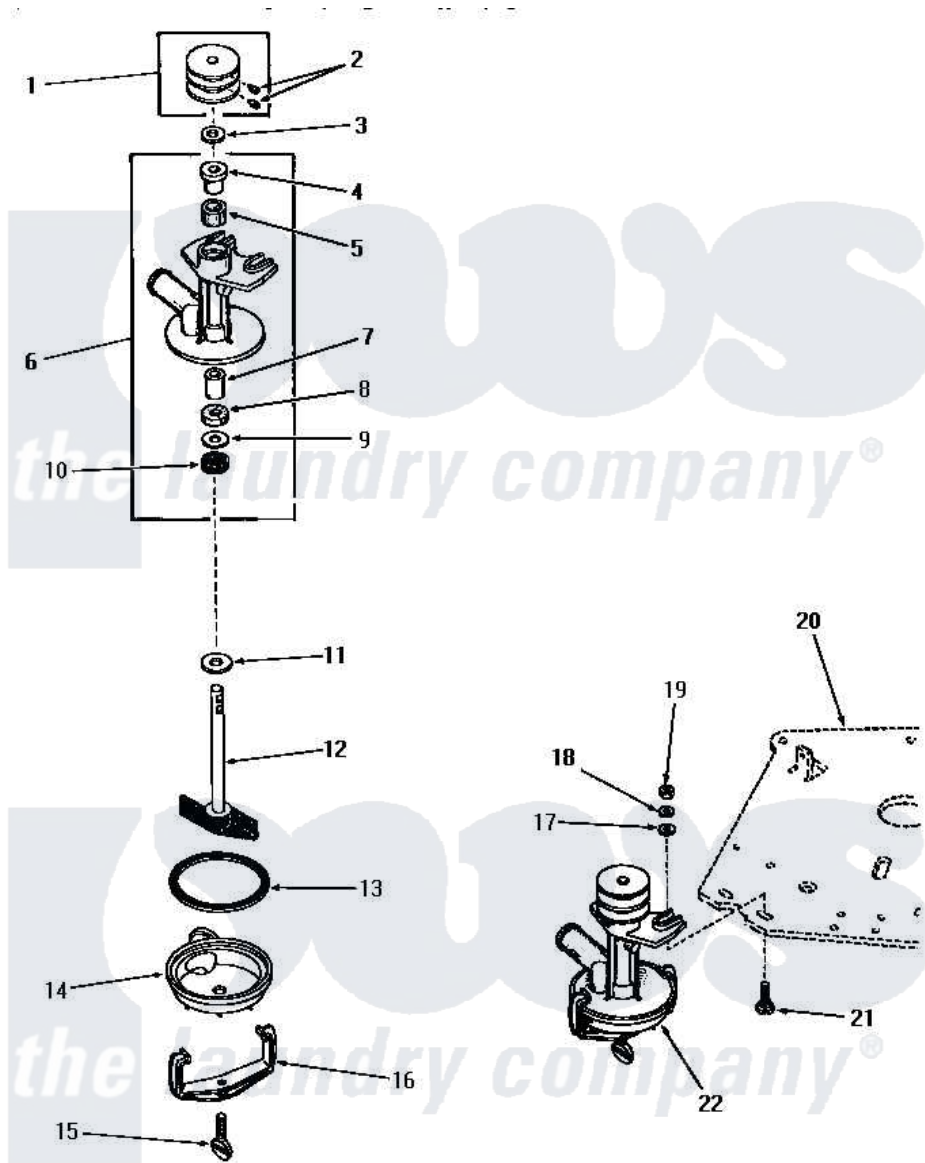

Amana DA3100 02 - 25178 PUMP ASSY

25178 PUMP ASSEMBLY

Amana [Residential Amana DA3100 Washer Parts](#) Parts Diagram 02 - 25178 PUMP ASSY
 Click on the part number to view part

Item	Original Part Number	Replaced By	Status	Part Description
1	23770		Not Available	ASSY,PULLEY
2	02771			Screw, 1/4-20 x 3/8 Hex S
3	20098			Washer, .440idx7/8odx1/
4	20072			Bearing
5	26479			Wick
6	20763		Not Available	PUMP BODY
7	20071			Bearing
8	20094			Packing Material
9	20093			Washer, 29/64 ID x 63/64 OD
10	20095			Seal
11	20099			Washer, .440idx1.125odx
12	04372		Not Available	ASSY,IMPELLER
13	20097		Not Available	GASKET
14	04316		Not Available	BOTTOM,PUMP
15	20161			Screw, 5/16-18 X 1-1/16
16	20066			Clamp, Pump

17	20176		Washer, .2656 ID x 9/16 OD
18	03189		LoCkwasher, 1/4 Std-C P
19	20275	27001225	Nut, Jam Mid Lock 1/4-20
20	Y00000000	Not Available	SEE NOTE MOUNTING PLATE
21	24390		Bolt
22	25178	Not Available	ASSY,PUMP