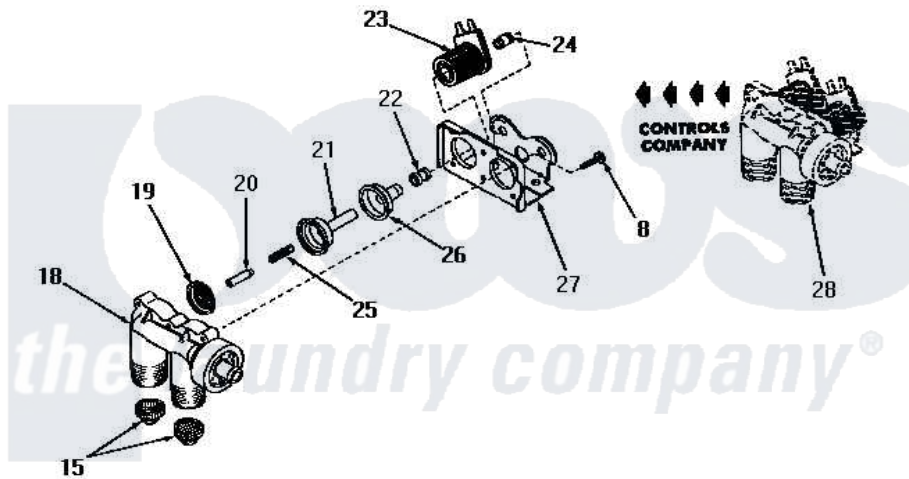

# Amana DA3100 03 - 25832 & 25833 MIXING VALVE ASSEMBLIES

## 25832 and 25833 MIXING VALVE ASSEMBLIES

Amana [Residential Amana DA3100 Washer Parts](#) Parts Diagram 03 - 25832 & 25833 MIXING VALVE ASSEMBLIES  
 Click on the part number to view part

Item	Original Part Number	Replaced By	Status	Part Description
1	<a href="#">24125</a>			Body, Valve
2	24134		Not Available	DIAPHRAGM
3	24132		Not Available	ARMATURE
4	24131		Not Available	SPRING
5	24129		Not Available	SLEEVE, SHORT
6	24126	<a href="#">33930</a>		Valve, Mixing
7	24128		Not Available	SLEEVE, LONG
8	25817C		Not Available	SCREW
9	Y00000000		Not Available	SEE NOTE MIXING VALVE ASSEMBLY
10	Y24127		Not Available	MOUNTING BRACKET
11	<a href="#">24130</a>			Guide, Armature
12	Y24135		Not Available	PLUG, FLOW REGULATOR
13	23224G		Not Available	DIFFUSER
14	<a href="#">23224C</a>			Regulator, Flow
"	21187C		Not Available	REGULATOR, FLOW
15	24122	<a href="#">22002960</a>		Strainer, Washer Inlet

16	20241	<a href="#">EZ20241</a>	20 x 24 x 1 Filter 1 Metal Side
17	20290	<a href="#">Y013783</a>	Washer, Inlet Hose
18	24123	Not Available	VALVE BODY
"	Y24124	Not Available	VALVE BODY
19	25817K	Not Available	DIAPHRAGM
20	25817H	Not Available	ARMATURE
21	25817F	Not Available	ARMATURE GUIDE
22	25817D	Not Available	SLEEVE ADAPTER
23	24596A	Not Available	SOLENOID
24	25817M	Not Available	SOLENOID PLUG
25	25817G	Not Available	SPRING
26	25817E	Not Available	SLEEVE, GUIDE xREPLACE
27	25817B	Not Available	MOUNTING BRACKET
28	Y00000000	Not Available	SEE NOTE MIXING VALVE ASSEMBLY