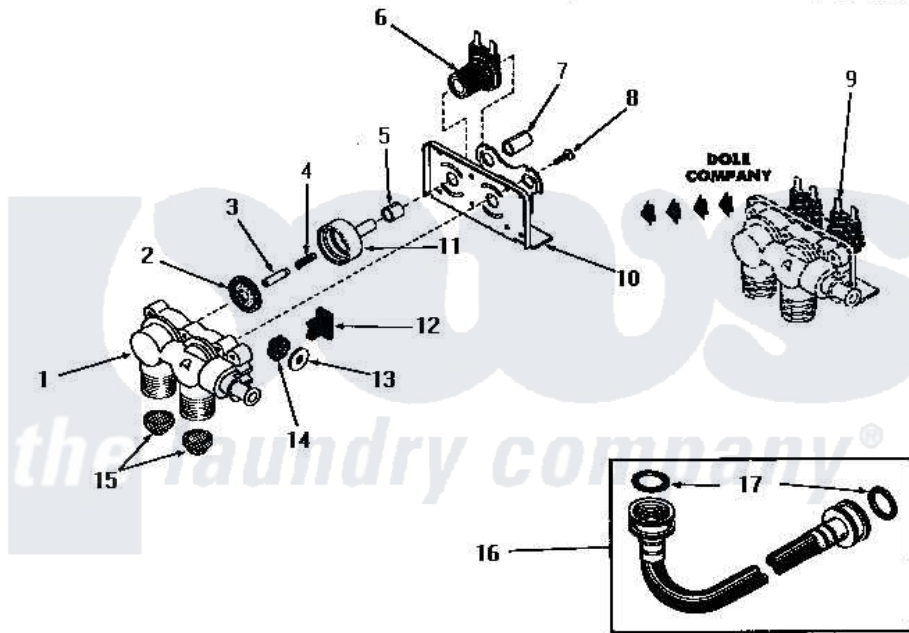

# Amana DA3100 03 - 25832 & 25833 MIXING VALVE ASSEMBLIES

## 25832 and 25833 MIXING VALVE ASSEMBLIES

Amana [Residential Amana DA3100 Washer Parts](#) Parts Diagram 03 - 25832 & 25833 MIXING VALVE ASSEMBLIES  
 Click on the part number to view part

Item	Original Part Number	Replaced By	Status	Part Description
1	<a href="#">24125</a>			Body, Valve
2	24134		Not Available	DIAPHRAGM
3	24132		Not Available	ARMATURE
4	24131		Not Available	SPRING
5	24129		Not Available	SLEEVE, SHORT
6	24126	<a href="#">33930</a>		Valve, Mixing
7	24128		Not Available	SLEEVE, LONG
8	25817C		Not Available	SCREW
9	Y00000000		Not Available	SEE NOTE MIXING VALVE ASSEMBLY
10	Y24127		Not Available	MOUNTING BRACKET
11	<a href="#">24130</a>			Guide, Armature
12	Y24135		Not Available	PLUG, FLOW REGULATOR
13	23224G		Not Available	DIFFUSER
14	<a href="#">23224C</a>			Regulator, Flow
"	21187C		Not Available	REGULATOR, FLOW
15	24122	<a href="#">22002960</a>		Strainer, Washer Inlet

16	20241	<a href="#">EZ20241</a>	20 x 24 x 1 Filter 1 Metal Side
17	20290	<a href="#">Y013783</a>	Washer, Inlet Hose
18	24123	Not Available	VALVE BODY
"	Y24124	Not Available	VALVE BODY
19	25817K	Not Available	DIAPHRAGM
20	25817H	Not Available	ARMATURE
21	25817F	Not Available	ARMATURE GUIDE
22	25817D	Not Available	SLEEVE ADAPTER
23	24596A	Not Available	SOLENOID
24	25817M	Not Available	SOLENOID PLUG
25	25817G	Not Available	SPRING
26	25817E	Not Available	SLEEVE, GUIDE xREPLACE
27	25817B	Not Available	MOUNTING BRACKET
28	Y00000000	Not Available	SEE NOTE MIXING VALVE ASSEMBLY