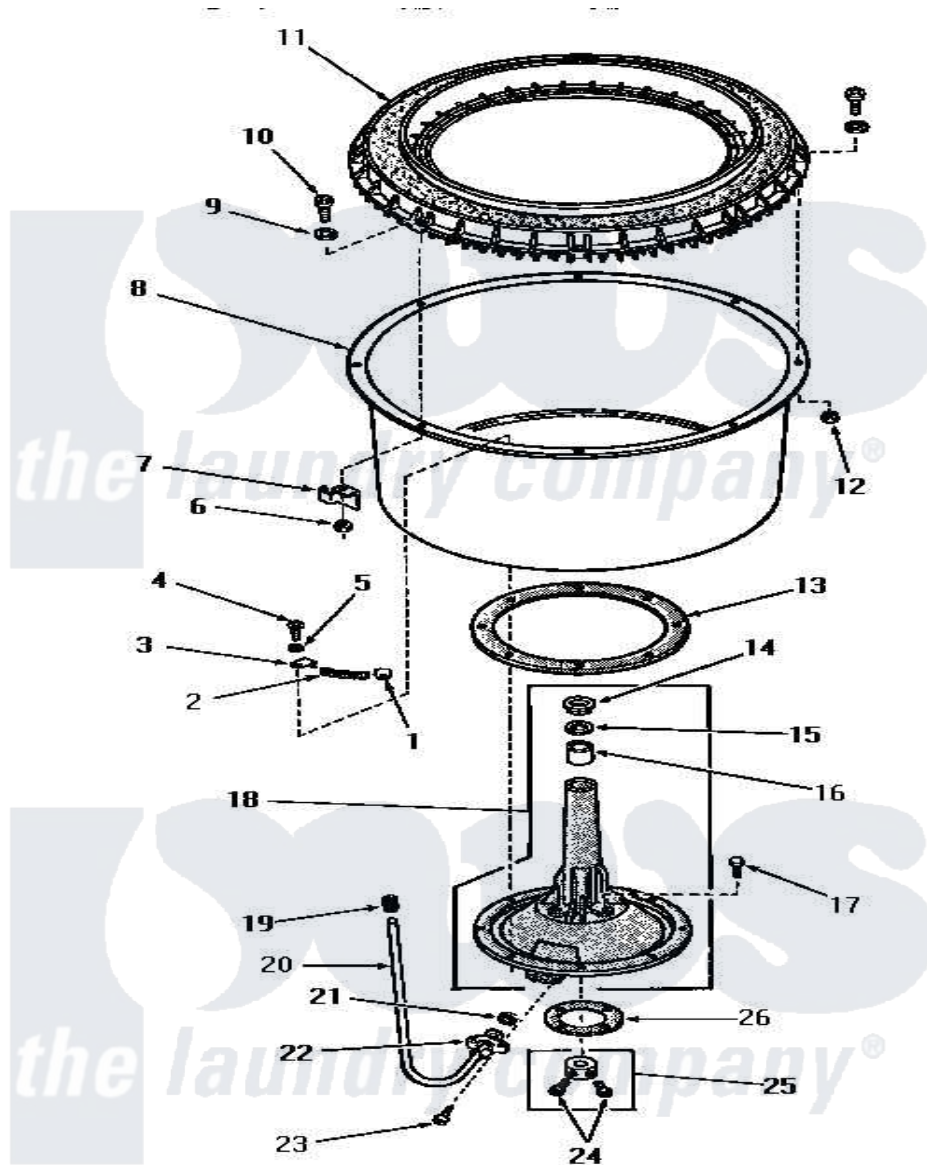

Amana DA3100 05 - AGITATOR POST & SPIN TUB

AGITATOR POST AND SPIN TUB

Amana [Residential Amana DA3100 Washer Parts](#) Parts Diagram 05 - AGITATOR POST & SPIN TUB
 Click on the part number to view part

Item	Original Part Number	Replaced By	Status	Part Description
1	22446			Clip
2	22144			Spring
3	22447			Clip
4	20260			Screw, 5/16-18 X 3/4 RD
5	20121		Not Available	GASKET
6	26678			Nut, Self-Locking
7	22025			Bracket
8	22382		Not Available	TUB,SPIN
9	25100			Washer, 17/64 ID x 1/2 OD
10	25251	E225251		25 x 25 x 1 Filter 1 Metal Side
11	24931		Not Available	BALANCE RING
12	25250			Nut, 1/4-20 Hex Nyllock
13	20122			Gasket
14	23685			Bearing
15	23684			Seal
16	23686			Bearing

17	20261		Screw, Cap
18	23993	Not Available	ASSY,CENTER COLUMN
19	22351		Sleeve
20	22359		Tube, Sediment
21	20110		Gasket
22	26046		Bracket, Sediment Tube
23	20852	Not Available	SCREW,10-24 X 1/2 HEX
24	23481	02422	Screw, 1/4-20 X 1/2 HeX
25	20377		Collar Assembly
26	20120		Gasket