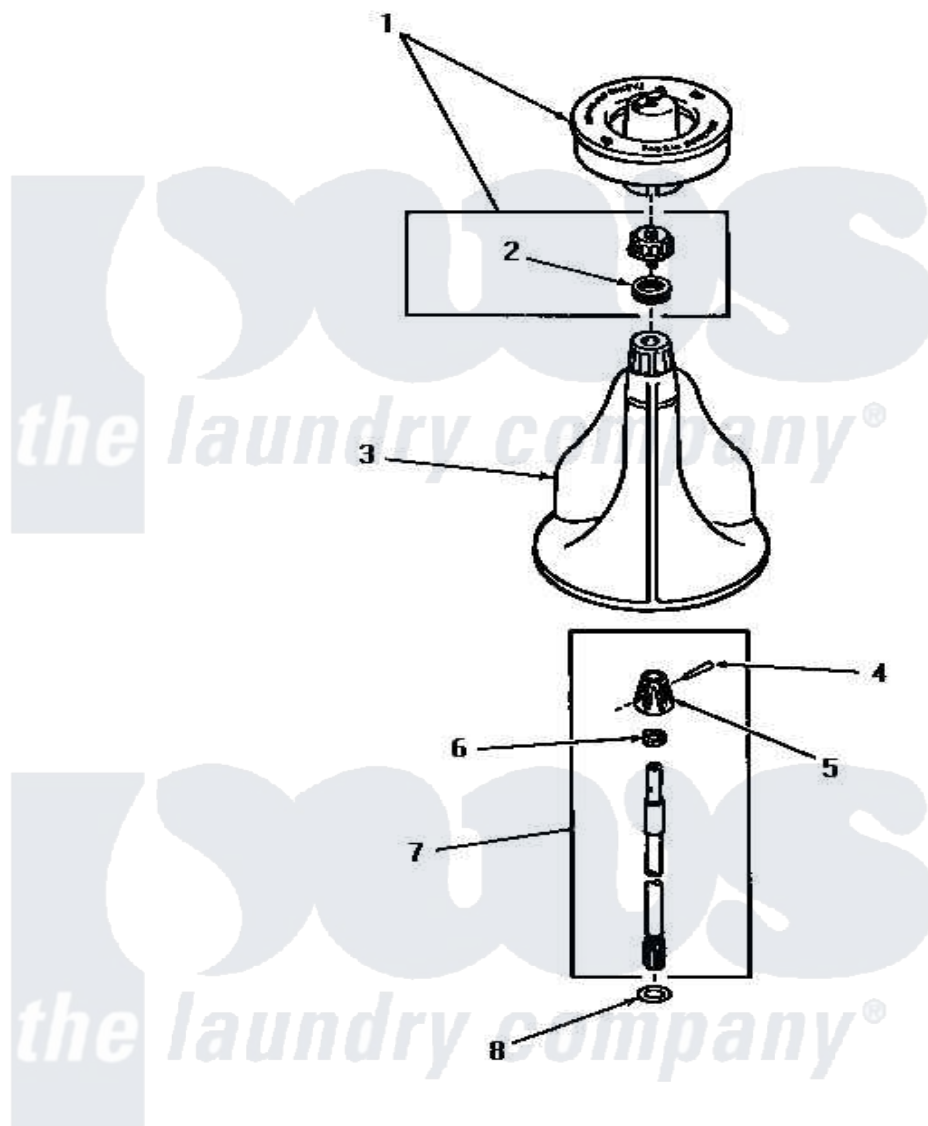

Amana DA3100 06 - AGITATOR, SHAFT & FABRIC SOFTENER DISP

AGITATOR, SHAFT AND FABRIC SOFTENER DISPENSER

Amana Residential Amana DA3100 Washer Parts Parts Diagram 06 - AGITATOR, SHAFT & FABRIC SOFTENER DISP
 Click on the part number to view part

Item	Original Part Number	Replaced By	Status	Part Description
1	26014			Assembly, Cap And Ring-Agitator
2	20136			Ring
3	26006			Assembly, Agitator
4	20243			Pin, Taper
5	20056		Not Available	BLOCK, DRIVE
6	20057	222T017P01		Washer FIB 21/32 ID X 1156 OD X 1/8
7	21751	21751P		Assyshaft
8	22135			Washer