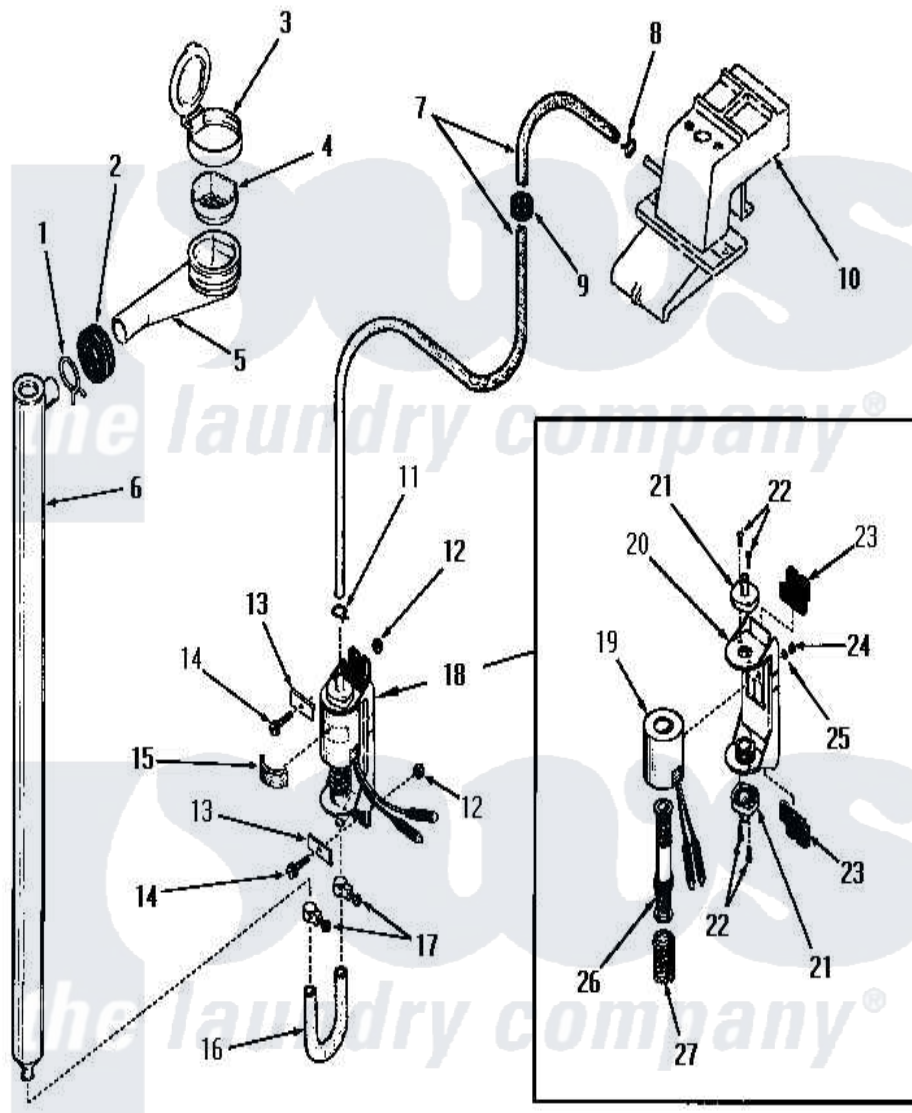

Amana DA3100 07 - BLEACH DISPENSER

BLEACH DISPENSER

Amana [Residential Amana DA3100 Washer Parts](#) Parts Diagram 07 - BLEACH DISPENSER
 Click on the part number to view part

Item	Original Part Number	Replaced By	Status	Part Description
1	Y03640		Not Available	CLAMP
2	20118		Not Available	GROMMET,1982 INV
3	22484		Not Available	BLEACH LID
4	21984			Cover, Dispenser
5	22377		Not Available	DISPENSER xREPLACE
6	22303		Not Available	TUBE,BLEACH
7	22300		Not Available	HOSE
8	23410		Not Available	HOSE CLAMP
9	22299		Not Available	GROMMET
10	Y00000000		Not Available	SEE NOTE WATER INLET
11	22295		Not Available	HOSE CLAMP
12	22001			Nut, 10-24 Nylon Hex BR
13	Y22287		Not Available	BLEACH PUMP BRACKET
14	25989		Not Available	HEX HEAD SCREW
15	25220		Not Available	BUMPER
16	22302		Not Available	HOSE

17	24904	Not Available	CLAMP
18	22337		Pump, Bleach
19	22337B	Not Available	COIL AND FRAME
20	22337A	Not Available	BASE
21	22337E	Not Available	HOSE CONNECTOR
22	51356	Not Available	SCREW,6-32 X 5/16 RD H
23	22337F	Not Available	ISOLATION MOUNT
24	22337G	Not Available	NUT
25	21735	Not Available	LOCKWASHER,No.10 INTSHKP
26	22337C	Not Available	ARMATURE AND VALVE
27	22337D	Not Available	SPRING