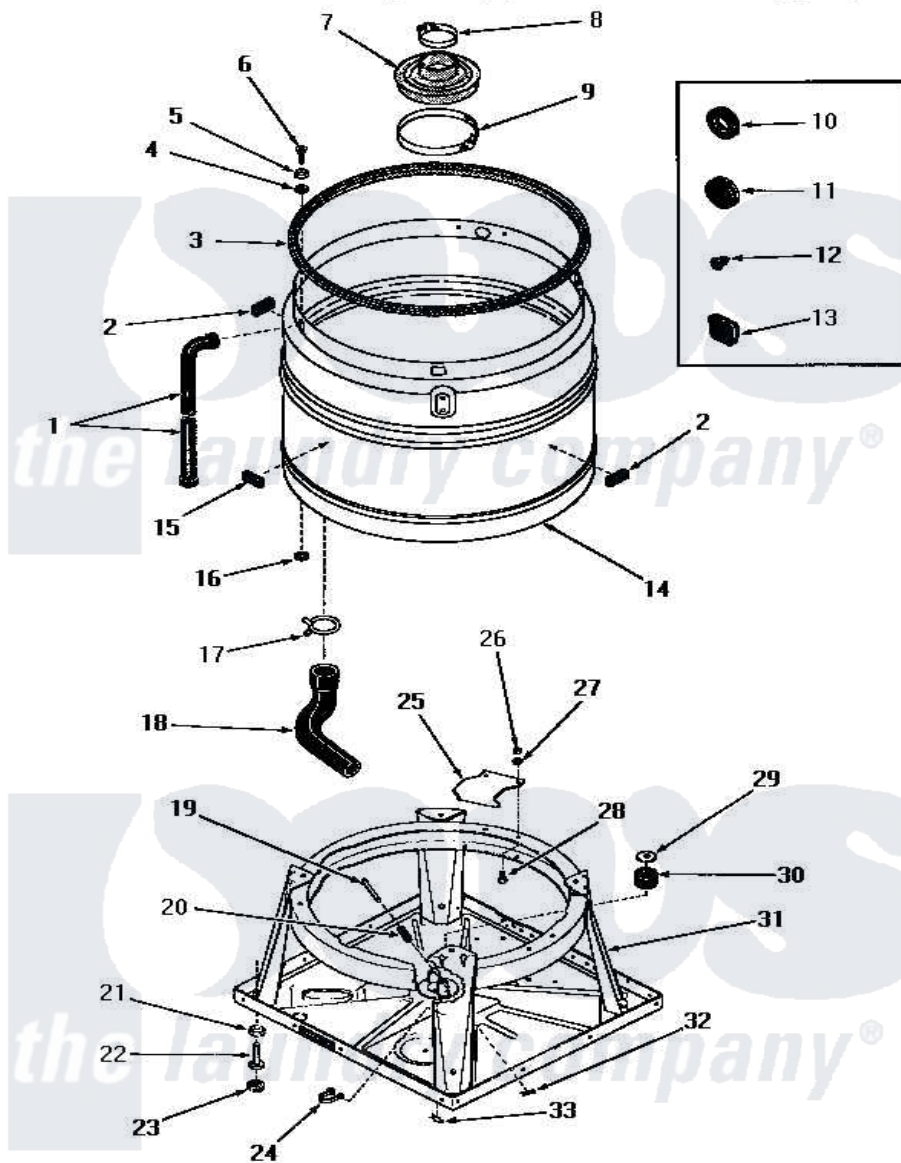

Amana DA3100 08 - BOOT, CHASSIS & DRAIN TUB

BOOT, CHASSIS AND DRAIN TUB

Amana [Residential Amana DA3100 Washer Parts](#) Parts Diagram 08 - BOOT, CHASSIS & DRAIN TUB
 Click on the part number to view part

Item	Original Part Number	Replaced By	Status	Part Description
1	22818		Not Available	HOSE
2	23258			Pad, Bumper
3	21233		Not Available	GASKET
4	20112			Grommet
5	20111			Washer
6	20259		Not Available	SCREW
7	20129		Not Available	BOOT
8	20107			Upper Clamp
9	20108	F200201		Clamp Hose #56
10	20118		Not Available	GROMMET,1982 INV
11	20305	20-305		Sizzle Do Not Ship Ups
12	21393	21-393		Piezo Sounder
13	21651			Grommet
14	25983			Drain Tub, Shur-Fil
15	23257		Not Available	PAD,BUMPER
16	20115			Grommet

17	10180		Not Available	CLAMP
18	25112			Hose
19	Y22693		Not Available	HOLD-DOWN PIN
20	Y22690		Not Available	FERRULE
21	Y21899	40038101		Nut, Leg
22	20409	22003428		Leg, Adjustable
23	21749	40016001		Foot, Rubber
24	22837		Not Available	STRAP,WIRE
25	21905			Plate, Snubber
26	20275	27001225		Nut, Jam Mid Lock 1/4-20
27	03189			LoCkwasher, 1/4 Std-C P
28	02422			Screw, 1/4-20 X 1/2 HeX
29	20162		Not Available	SPACER
30	20195		Not Available	GROMMET
31	26028			Assembly, Chassis xReplace
32	Y22689		Not Available	PIN CLIP
33	26012	2-6012		Blower Wheel