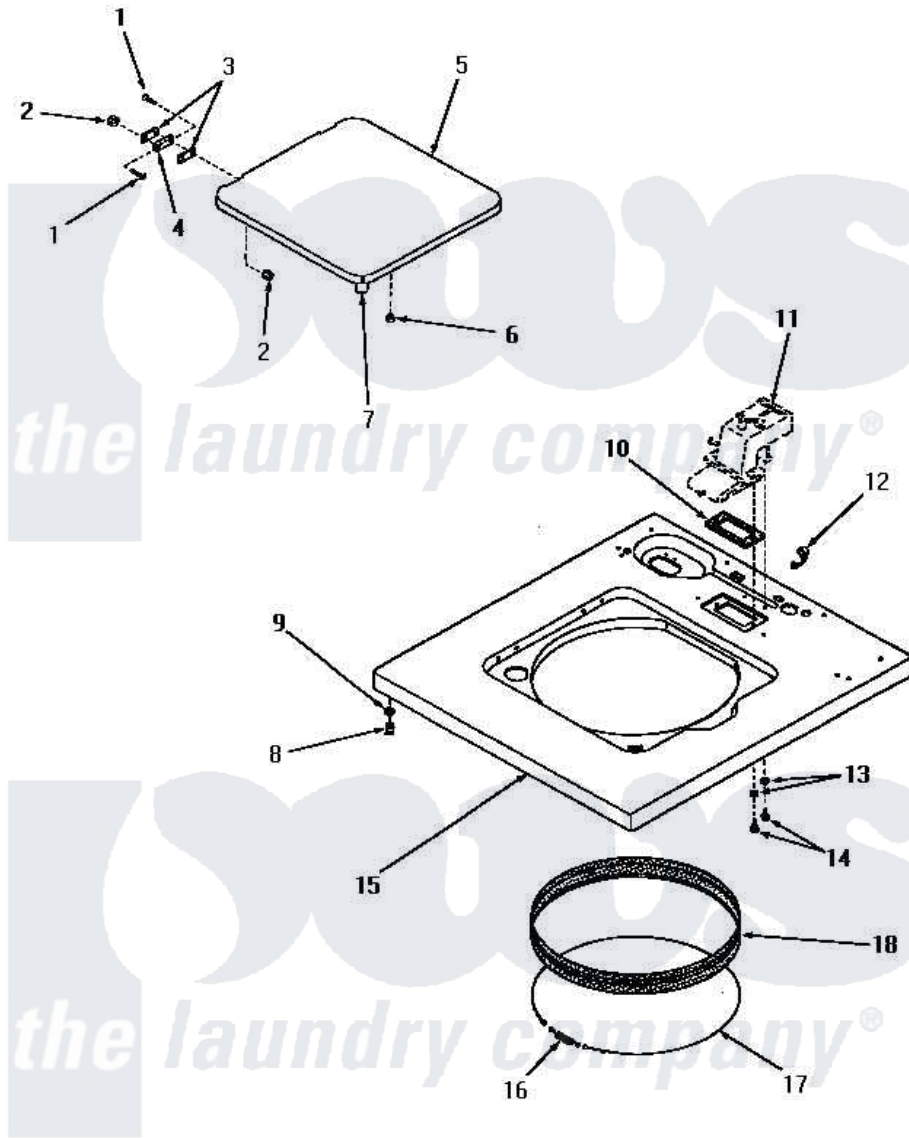

Amana DA3100 09 - CABINET TOP & LOADING DOOR

CABINET TOP AND LOADING DOOR

Amana [Residential Amana DA3100 Washer Parts](#) Parts Diagram 09 - CABINET TOP & LOADING DOOR
 Click on the part number to view part

Item	Original Part Number	Replaced By	Status	Part Description
1	22649			Screw, 8-32 X 13/32 FI
2	21752			Nut, 8-32 Hex BriLock
3	21584			Gasket
4	21583			Hinge
5	22271W		Not Available	LOADING DOOR, WHITE
"	22271A		Not Available	LOADING DOOR, AVOCADO
"	22271H		Not Available	LOADING DOOR, HARVEST GOLD
"	22271C		Not Available	LOADING DOOR, COPPERTONE
6	21176			Bumper
7	25217	R0603504		Actuator, Door Switch
8	23007		Not Available	CAGED NUT
9	24861		Not Available	LOCKWASHER, .448X.789SH
10	23255		Not Available	GASKET
11	Y00000000		Not Available	SEE NOTE WATER INLET
12	21603	211881		Grommet, Cord Part Not Used-

12	21903	211001	Gas Models Only
13	20493		Washer, 11/64 ID x 3/8 OD
14	52150	489464	Screw
15	24349A	Not Available	CABINET TOP, AVOCADO
"	25829W	Not Available	CABINET TOP, WHITE
"	24349C	Not Available	CABINET TOP, COPPERTONE
"	25829C	Not Available	CABINET TOP, COPPERTONE
"	25829H	Not Available	CABINET TOP, HARVEST GOLD
"	25829A	Not Available	CABINET TOP, AVOCADO
"	24349W	Not Available	CABINET TOP, W
"	24349H	Not Available	CABINET TOP, HARVEST GOLD
16	20791	Not Available	SPRING
17	22352	Not Available	RETAINER,WIRE
18	25277		Guard, Rim