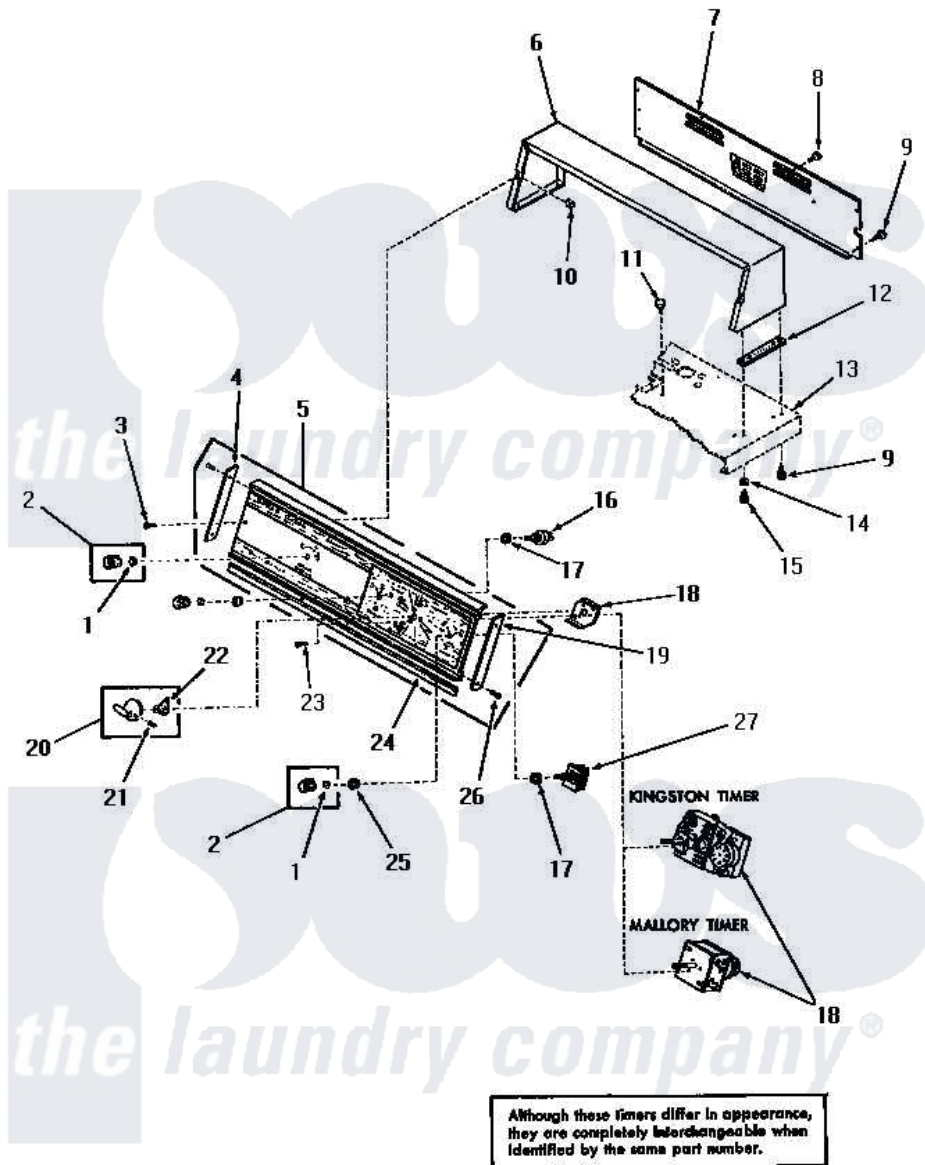

Amana DA3100 10 - CONTROL PANEL, CONTROL HOOD & CONTROLS

CONTROL PANEL, CONTROL HOOD AND CONTROLS

Amana [Residential Amana DA3100 Washer Parts](#) Parts Diagram 10 - CONTROL PANEL, CONTROL HOOD & CONTROLS

[Click on the part number to view part](#)

Item	Original Part Number	Replaced By	Status	Part Description
1	22244		Not Available	CLIP,C xREPLACE
2	22245		Not Available	xREPLACE
3	25232		Not Available	SCREW,8AB-18X7/8 OVAL
4	25072		Not Available	END CAP, LEFT
5	25185		Not Available	CONTROL PANEL ASSEMBLY
6	22881W		Not Available	CONTROL HOOD, WHITE
"	22881H		Not Available	CONTROL HOOD, HARVEST GOLD
"	22881A		Not Available	CONTROL HOOD, AVOCADO
7	22890GR		Not Available	CONTROL HOOD REAR COVER, GRAY
8	23222	3177991		Screw
9	25724		Not Available	HEX HEAD SCREW
10	54038			NUt, Speed U-Type
11	21393	21-393		Piezo Sounder
12	23028		Not Available	GASKET,CONTROL BOX

12	23028	Not Available	END
13	Y00000000	Not Available	SEE NOTE CABINET TOP
14	20493		Washer, 11/64 ID x 3/8 OD
15	52150	489464	Screw
16	21300	Not Available	SWITCH,TEMPERATURE
18	24828	Not Available	TIMER
"	25966	Not Available	SPACER,TIMER
19	25073	Not Available	END CAP, RIGHT
20	24858	Not Available	ASSY,KNOB-TIMER
21	25285	Not Available	SETSCREW
22	24857	Not Available	INDICATOR
23	20272	Not Available	PHILLIPS HEAD SCREW
24	25071	Not Available	GASKET
25	24205		Nut, Knurled 3/8-24
26	52864	500226	Screw, 8b-16 x 5/8 Tap