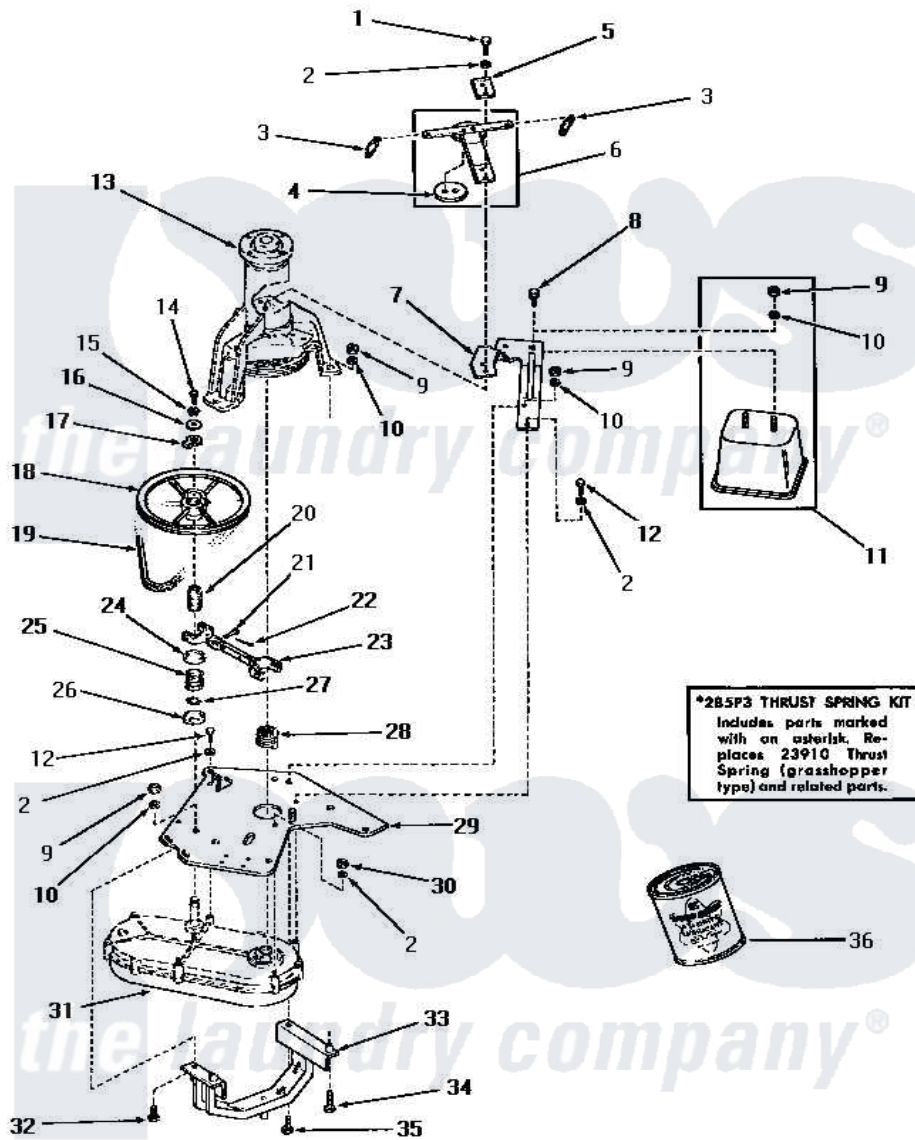

# Amana DA3100 11 - COUNTERBALANCE WEIGHT, BRKT & MTG PLATE

## COUNTERBALANCE WEIGHT, BRACKET AND MOUNTING PLATE

Amana Residential Amana DA3100 Washer Parts Parts Diagram 11 - COUNTERBALANCE WEIGHT, BRKT & MTG PLATE

Click on the part number to view part

Item	Original Part Number	Replaced By	Status	Part Description
1	24233		Not Available	SCREW,CAP-1/4-20 X 3/4
2	<a href="#">03189</a>			LoCkwasher, 1/4 Std-C P
3	<a href="#">23632</a>			Spring
4	20453		Not Available	DISC,FRICTION
5	<a href="#">22614</a>			Plate, Support
6	<a href="#">20168</a>			Assembly, Snubber
7	25139		Not Available	BRACKET
8	23928		Not Available	CAP SCREW AND LOCKWASHER
9	20274	<a href="#">62739</a>		Nut, Lock
10	<a href="#">20277</a>			Lockwasher, 3/8 Std X 3
11	25230		Not Available	COUNTERBALANCE WEIGHT
12	<a href="#">20264</a>			Screw, 1/4-20 X 2 HeX H
13	Y00000000		Not Available	SEE NOTE MAIN BEARING
14	<a href="#">02422</a>			Screw, 1/4-20 X 1/2 HeX
15	<a href="#">02431</a>			Lockwasher, 1/4 Ext Shk

16	23716	Not Available	WASHER
17	<a href="#">23643</a>		Pulley Stop
18	23773	Not Available	ASSY,PULLEY-TRANSMISSI
19	<a href="#">23758</a>		Belt
20	<a href="#">23644</a>		Hub
21	23718	Not Available	PIN,SHIFTER
22	<a href="#">20248</a>		Pin, Cotter
23	<a href="#">23732</a>		Assembly, Shifter Fork
24	<a href="#">26610</a>		Retainer, Spring-Upper
25	<a href="#">26609</a>		Spring
26	26611	Not Available	RETAINER,SPRING-LOWER
27	<a href="#">23751</a>		Ring, Retaining
28	<a href="#">23647</a>		Jaw
29	24749	Not Available	MOUNTING PLATE
30	20275	<a href="#">27001225</a>	Nut, Jam Mid Lock 1/4-20
31	Y00000000	Not Available	SEE NOTE TRANSMISSION ASSEMBLY
32	22687	Not Available	SCREW
33	22702	Not Available	ASSY,YOKE & SLEEVE
34	Y22688	Not Available	SCREW,CAP-3/8-16X1-1/4
35	20255	Not Available	SCREW,3/8-16 X 1 HEX H
NI	<a href="#">03200</a>		A-D Drive Lubricant
"	285P3	<a href="#">23911</a>	Kit Spring