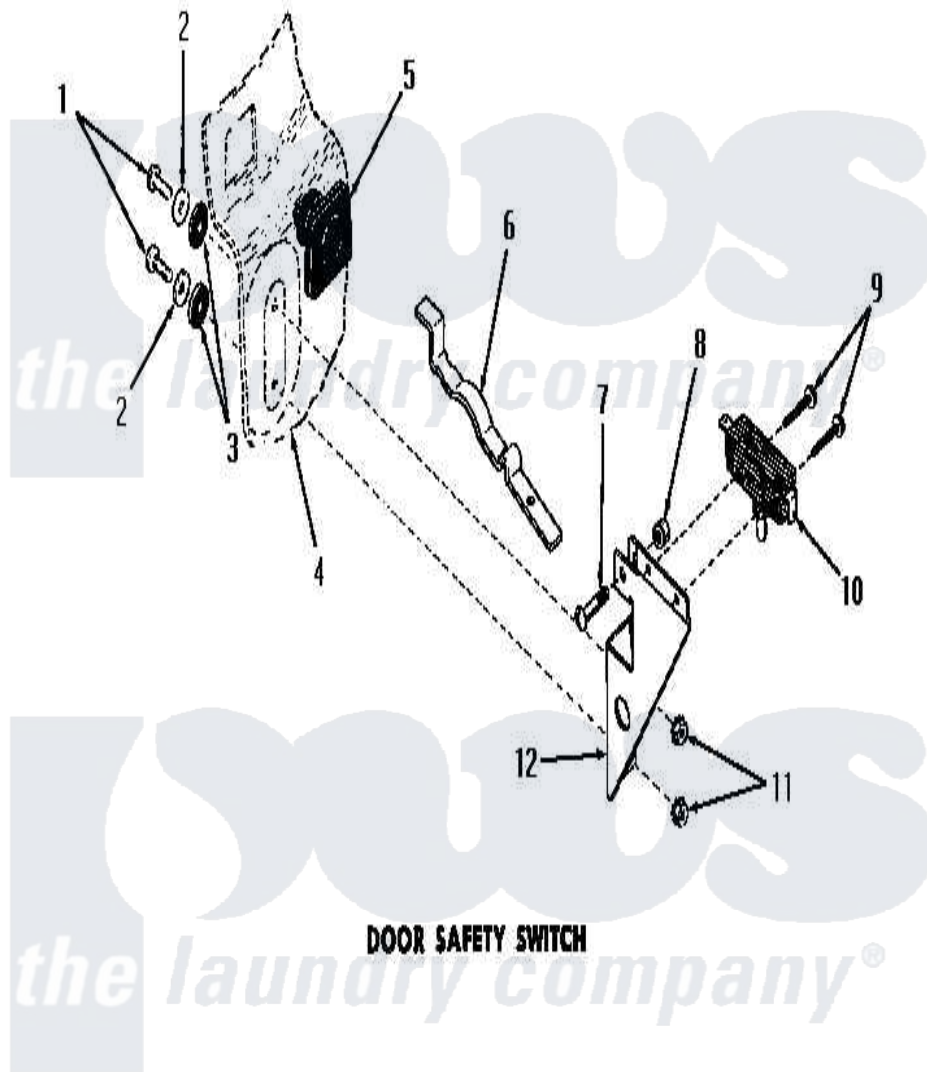

# Amana DA3100 12 - DOOR SAFETY SWITCH

**DOOR SAFETY SWITCH**

Amana [Residential Amana DA3100 Washer Parts](#) Parts Diagram 12 - DOOR SAFETY SWITCH  
 Click on the part number to view part

Item	Original Part Number	Replaced By	Status	Part Description
1	<a href="#">21081</a>			Screw, 10-24 X 1/2 RD H
2	20492	<a href="#">M0270504</a>		Washer
3	02928		Not Available	WASHER
4	Y00000000		Not Available	SEE NOTE DRAIN TUB
5	<a href="#">23591</a>			Diaphragm
6	23592		Not Available	ARM
7	Y02370		Not Available	SCREW,10-24X15/16 HEX
8	<a href="#">22001</a>			Nut, 10-24 Nylon Hex BR
9	<a href="#">51783</a>			Screw, 6b-20 X 7/8 HeX
10	23540		Not Available	SWITCH
11	23951	<a href="#">M0282009</a>		Nut
12	22783		Not Available	BRACKET