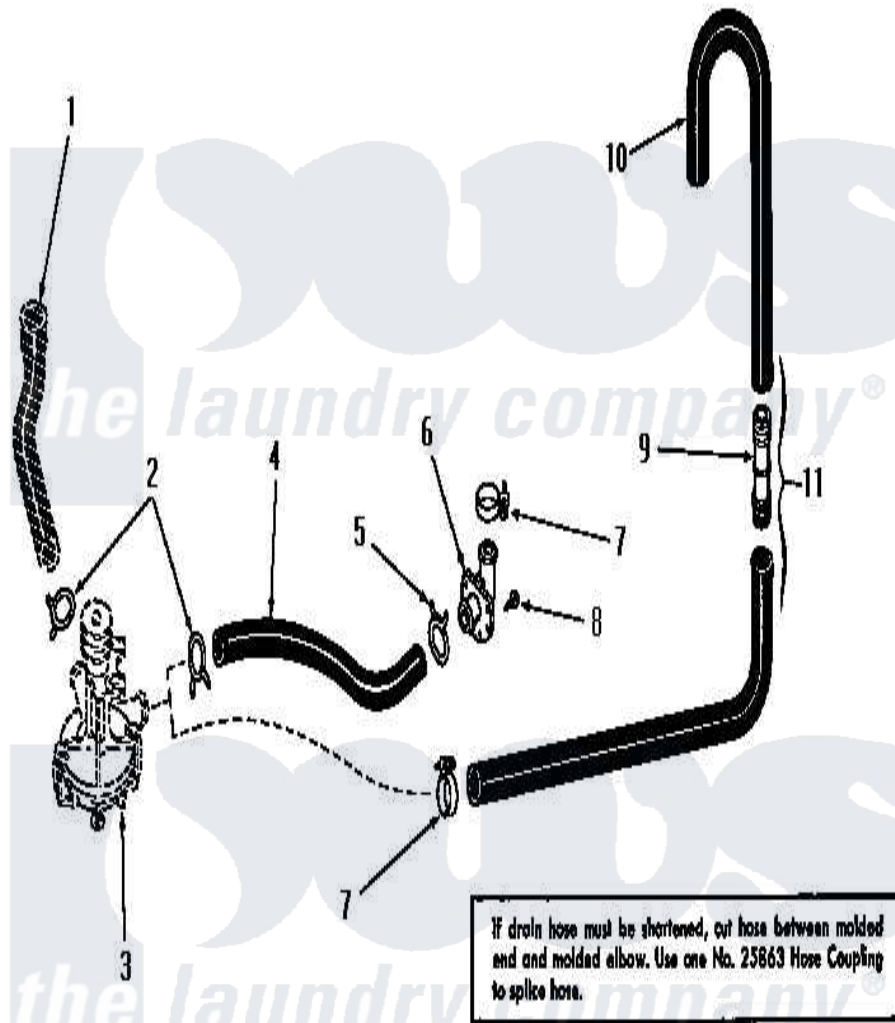

Amana DA3100 13 - DRAIN

DRAIN (Non Suds-Water Saver Models)

Amana [Residential Amana DA3100 Washer Parts](#) Parts Diagram 13 - DRAIN
 Click on the part number to view part

Item	Original Part Number	Replaced By	Status	Part Description
1	Y00000000		Not Available	SEE NOTE DRAIN TUB OUTLET HOSE
2	20210		Not Available	NO LONGER AVAILABLE
3	Y00000000		Not Available	SEE NOTE PUMP ASSEMBLY
4	21254			Hose
5	Y03698		Not Available	CLAMP xREPLACE
6	23553		Not Available	ELBOW,DRAIN HOSE-PLAST
7	20211	285655		Clamp, Hose
8	51784		Not Available	SCREW,10B-16 X 1/2 HEX
9	25863	16272		Connector, Straight
10	25182		Not Available	DRAIN HOSE
11	Y00000000		Not Available	SEE NOTE DRAIN HOSE AND HOSE COUPLING -- (SEE NOTE)