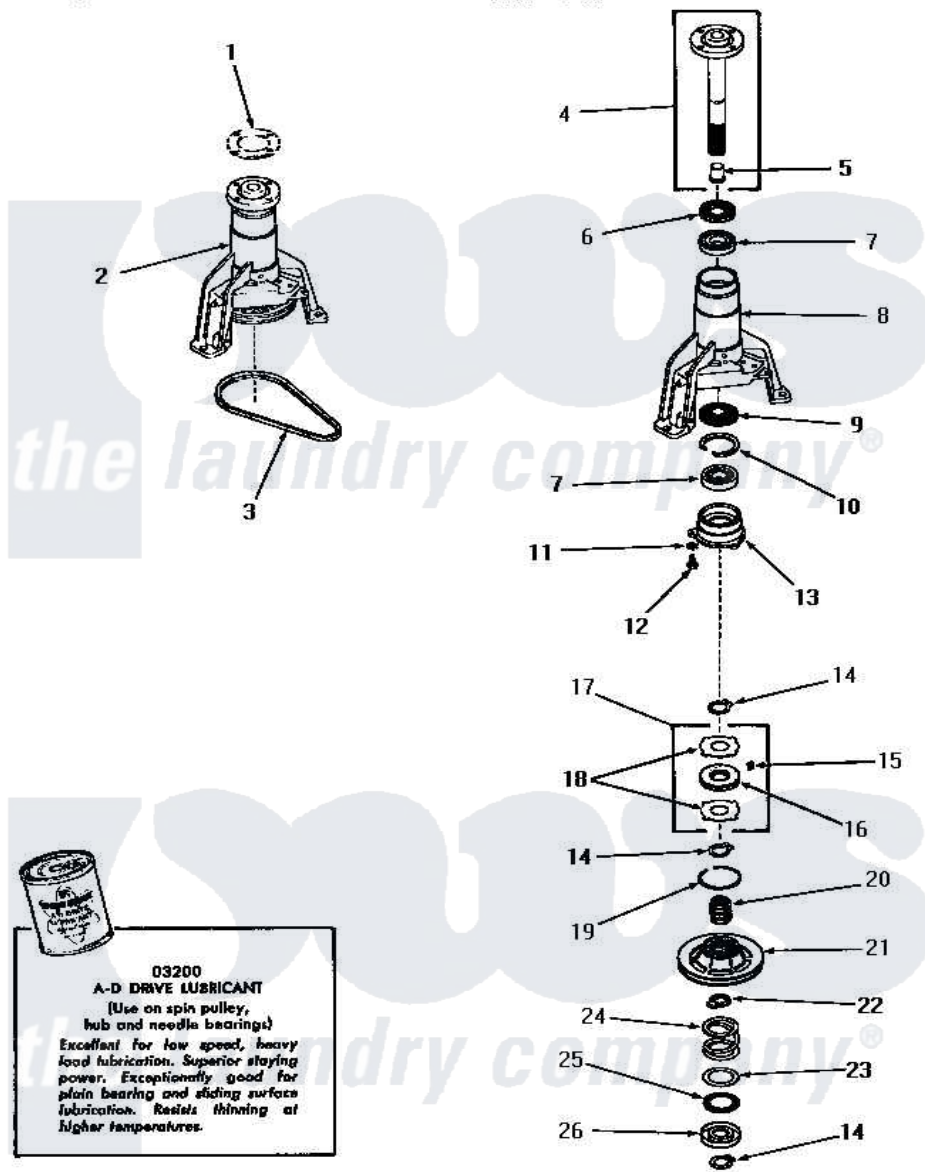

Amana DA3100 14 - MAIN BEARING ASSY

MAIN BEARING ASSEMBLY

Amana [Residential Amana DA3100 Washer Parts](#) Parts Diagram 14 - MAIN BEARING ASSY
 Click on the part number to view part

Item	Original Part Number	Replaced By	Status	Part Description
1	Y00000000		Not Available	SEE NOTE GASKET
2	26018			AsseMbly, Bearing Housing-M
3	23759		Not Available	BELT
4	23731			Assembly, Spin Shaft
5	25854			Bearing
6	Y21659		Not Available	SEAL
7	20012			Bearing
8	25979		Not Available	HOUSING,MAIN BEARING
9	26247			Slinger, Water
10	20084		Not Available	RING,RETAINING
11	02431			Lockwasher, 1/4 Ext Shk
12	02422			Screw, 1/4-20 X 1/2 HeX
13	23639			Retainer
14	23724			Ring, Retaining
15	24500			Clip, Spring
16	23708			Assembly, Brake Disk

17	24599		Assembly, Brake Disk
18	23637	Not Available	DISC,BRAKE
19	Y23720	Not Available	RING,SNAP
20	23634	Not Available	HUB
21	24690		Assembly, Spin Pulley
22	23635	Not Available	STOP
23	23722		Race, Bearing
24	23723		Spring
25	23721	Not Available	BEARING,NEEDLE
26	23640		Retainer
NI	03200		A-D Drive Lubricant