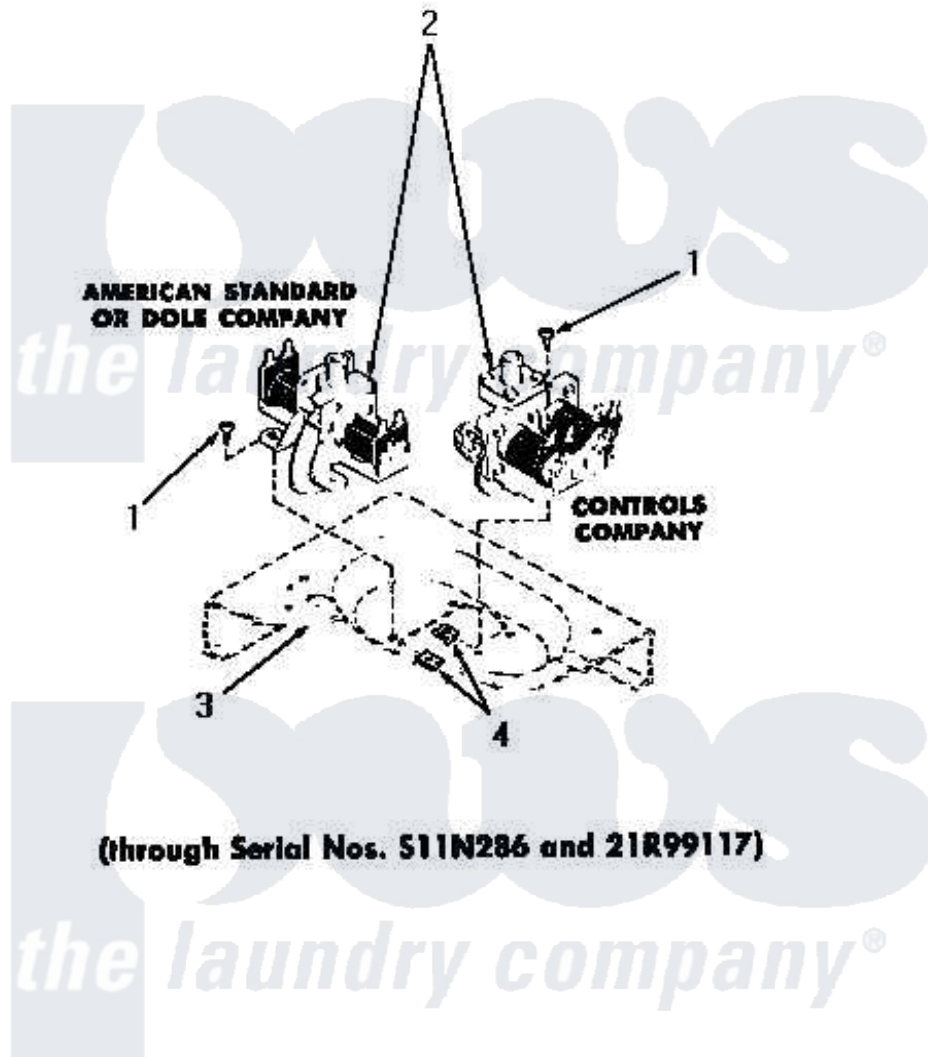

Amana DA3100 15 - MIXING VALVES

Amana [Residential Amana DA3100 Washer Parts](#) Parts Diagram 15 - MIXING VALVES
 Click on the part number to view part

Item	Original Part Number	Replaced By	Status	Part Description
1	51778			Screw, 8b-18 X 1/2 RD H
2	24596		Not Available	VALVE,MIXING
3	Y00000000		Not Available	SEE NOTE CABINET TOP
4	23277		Not Available	NUT,SPEED