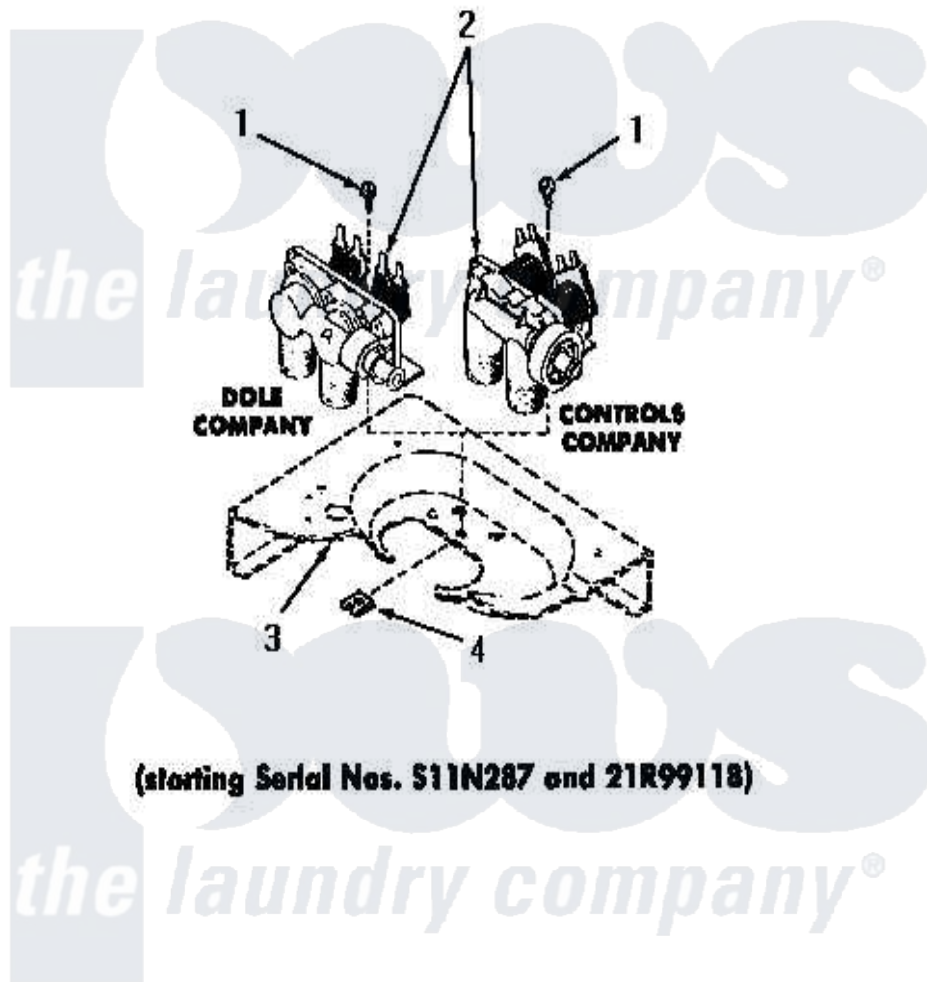

# Amana DA3100 16 - MIXING VALVES

Amana [Residential Amana DA3100 Washer Parts](#) Parts Diagram 16 - MIXING VALVES  
 Click on the part number to view part

Item	Original Part Number	Replaced By	Status	Part Description
1	23962	<a href="#">W10116760</a>		Screw
2	<a href="#">25833</a>			Valve, Mixing
3	Y00000000		Not Available	SEE NOTE CABINET TOP
4	23277		Not Available	NUT,SPEED