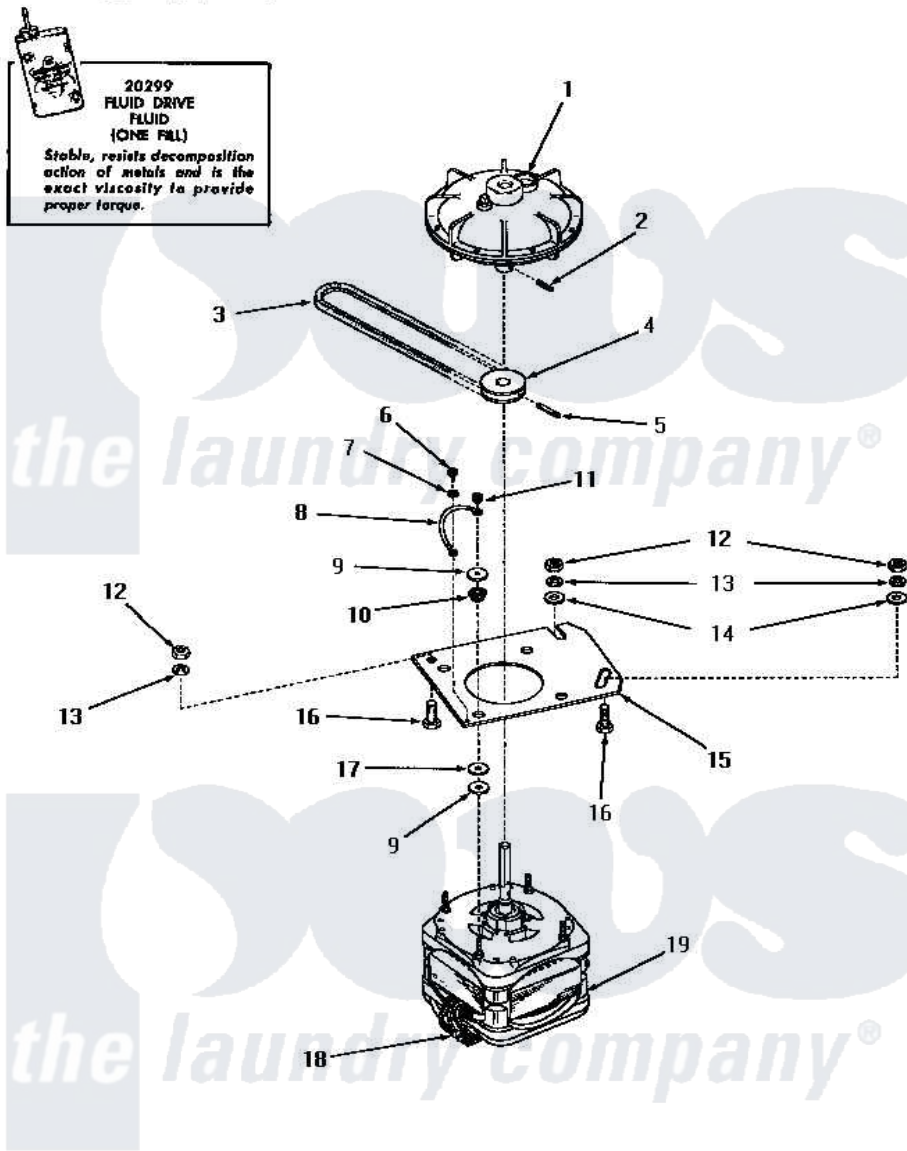

# Amana DA3100 17 - MOTOR & FLUID DRIVE

## MOTOR AND FLUID DRIVE

Amana [Residential Amana DA3100 Washer Parts](#) Parts Diagram 17 - MOTOR & FLUID DRIVE  
 Click on the part number to view part

Item	Original Part Number	Replaced By	Status	Part Description
1	<a href="#">24706</a>			Assembly, Fluid Drive
2	24703		Not Available	PIN,ROLL
3	23759		Not Available	BELT
4	24691		Not Available	PULLEY,MOTOR
5	<a href="#">23750</a>			Pin, Roll
6	<a href="#">20530</a>			Screw, 10-24 x 3/8 Hex
7	21735		Not Available	LOCKWASHER,No.10 INTSHKP
8	25484		Not Available	GROUND WIRE
9	20103	<a href="#">M0270519</a>		Washer
10	20102		Not Available	WASHER
11	<a href="#">23604</a>			Nut, Hex 10-32 Lock
12	20274	<a href="#">62739</a>		Nut, Lock
13	<a href="#">20277</a>			Lockwasher, 3/8 Std X 3
14	<a href="#">20279</a>			Washer, 13/32 ID x 13/16 OD
15	23769		Not Available	PLATE,MOUNTING
16	20255		Not Available	SCREW,3/8-16 X 1 HEX H

17	<a href="#">20104</a>		Washer
18	24140	Not Available	SWITCH,MOTOR
19	24725	Not Available	MOTOR, ONE SPEED, 120V, 60 HZ.
NI	20299	Not Available	FLUID DRIVE FLUID-BULK